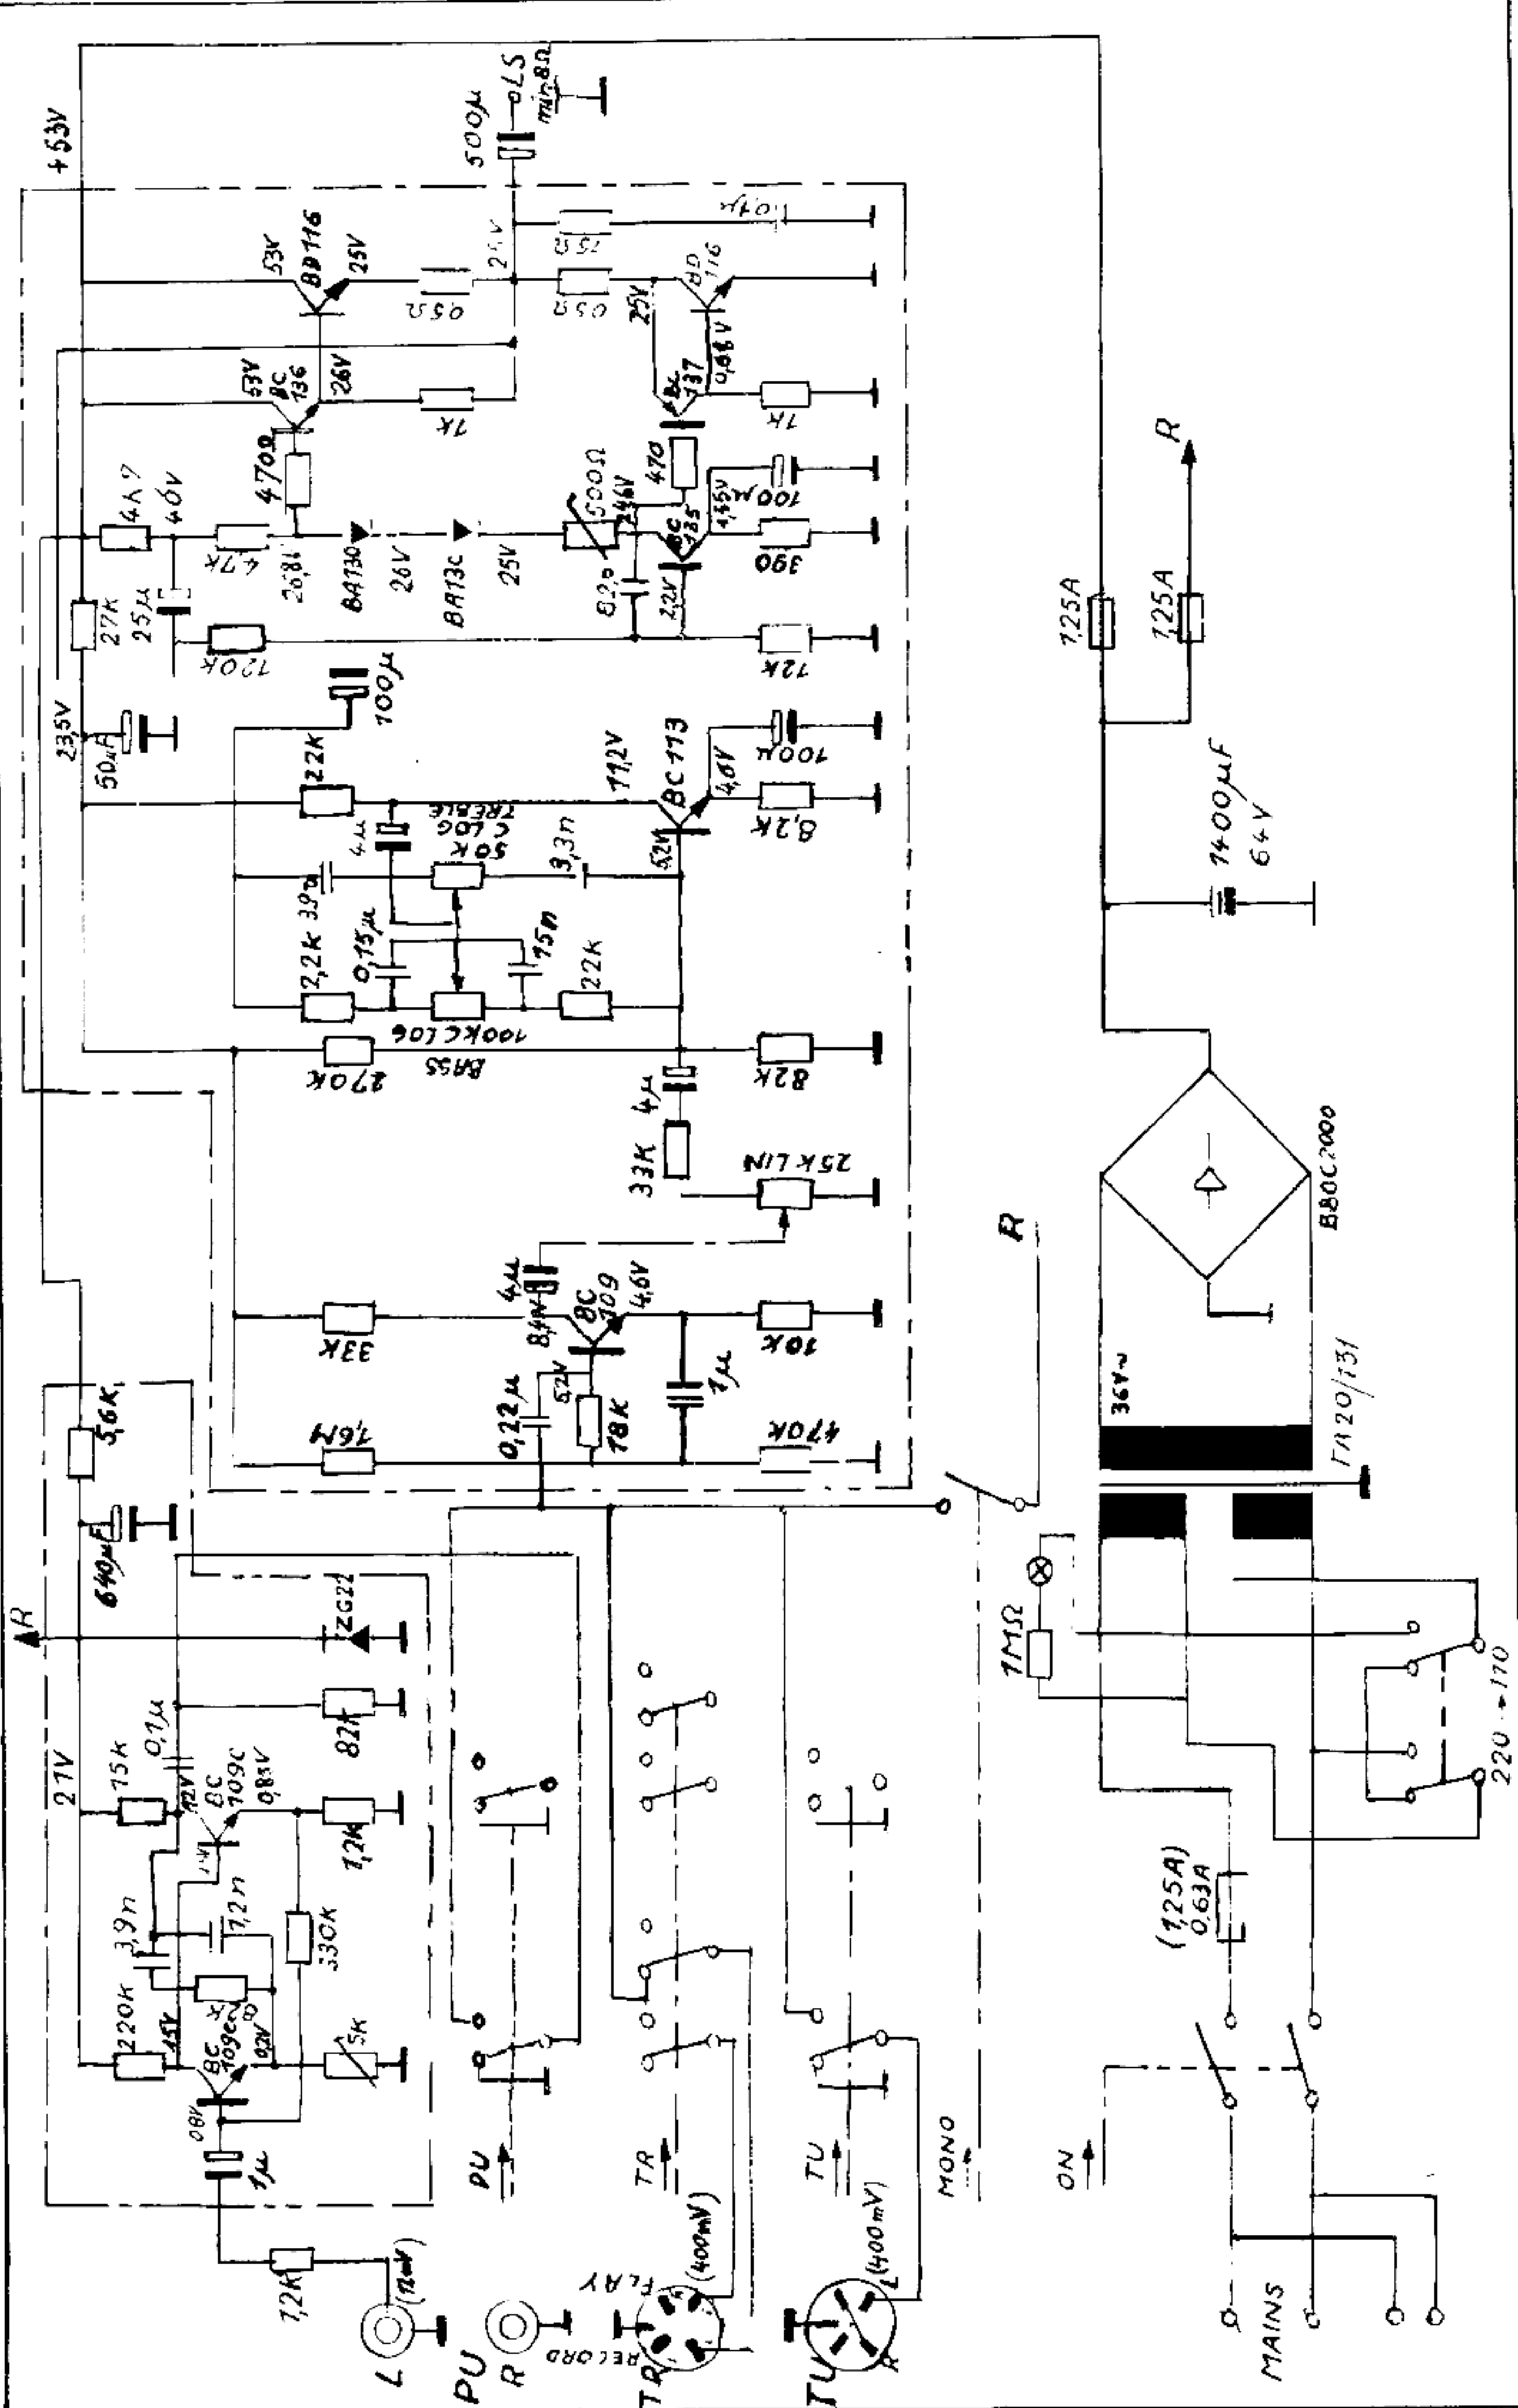

STEREO FM TUNER TYPE : T67

new and def. c.b. (D)

All rights reserved. No part of this publication may be reproduced, stored in a retrieval system, or transmitted in any form or by any means, electronic, mechanical, photocopying, recording, or by any information storage and retrieval system, without the prior written permission of the publisher.

- 206
- 480
- 328
- 410
- 145
- 496
- 167
- 278
- 540

4.0.9

| | | | |
|--|---|---|--|
| <p>20-10-69 RS</p> <p>Sanders/marijn</p> | <p>UT 431 FM TUNER 87,5-108 Mc/s f osc < f ant ; Vb = 9V</p> | <p>def. circuit diagram</p> <p>3122 107 13430</p> <p>1 69-150-1</p> | <p>1 aerial</p> <p>2 aerial</p> <p>3 aerial</p> <p>4 -</p> <p>5 +</p> <p>6</p> <p>7 IF</p> <p>8 AFC.</p> |
|--|---|---|--|