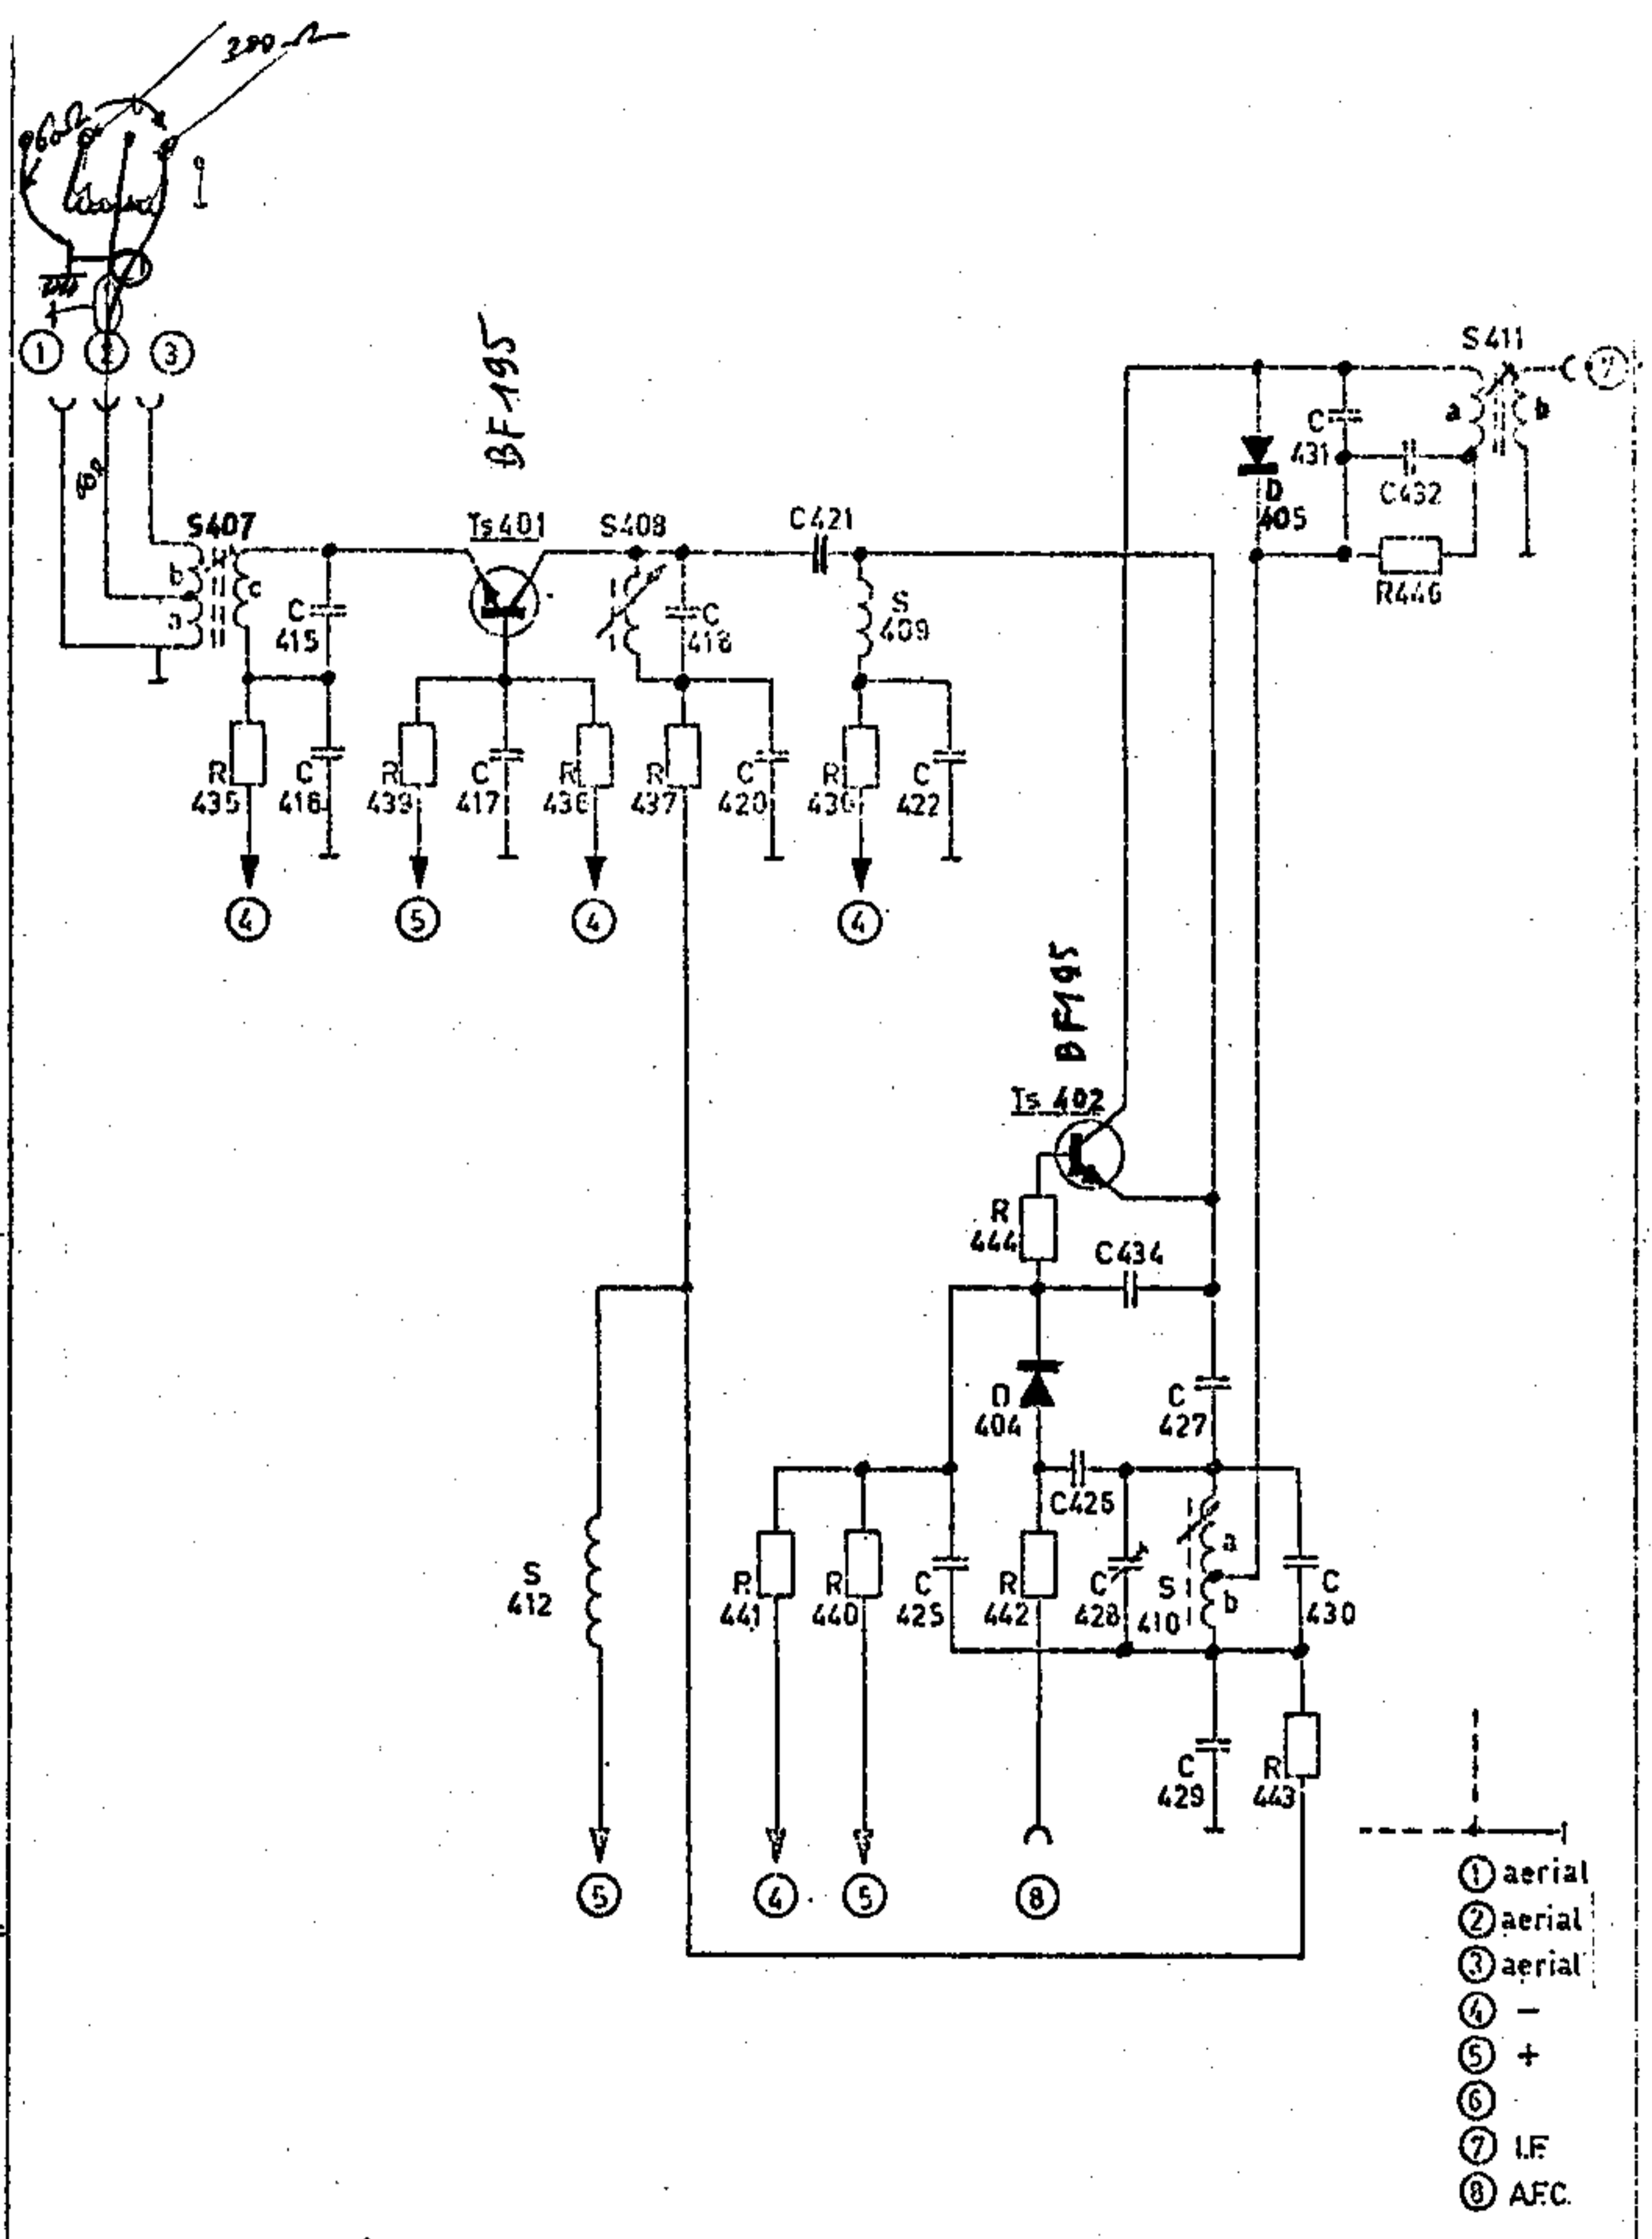

STEREO FM TUNER TYPE : T67

new and def. c.b. (D)

All rights reserved. No part of this publication may be reproduced, stored in a retrieval system, or transmitted in any form or by any means, electronic, mechanical, photocopying, recording, or by any information storage and retrieval system, without the prior written permission of the publisher.

- 206
- 480
- 328
- 410
- 145
- 496
- 167
- 278
- 540

4.0.9

| | | | |
|--|---|---|--|
| <p>20-10-69 RS</p> <p>Sanders/marijn</p> | <p>UT 431 FM TUNER 87,5-108 Mc/s f osc < f ant ; Vb = 9V</p> | <p>def. circuit diagram</p> <p>3122 107 13430</p> <p>1 69-150-1</p> | <p>1 aerial</p> <p>2 aerial</p> <p>3 aerial</p> <p>4 -</p> <p>5 +</p> <p>6</p> <p>7 IF</p> <p>8 AFC.</p> |
|--|---|---|--|