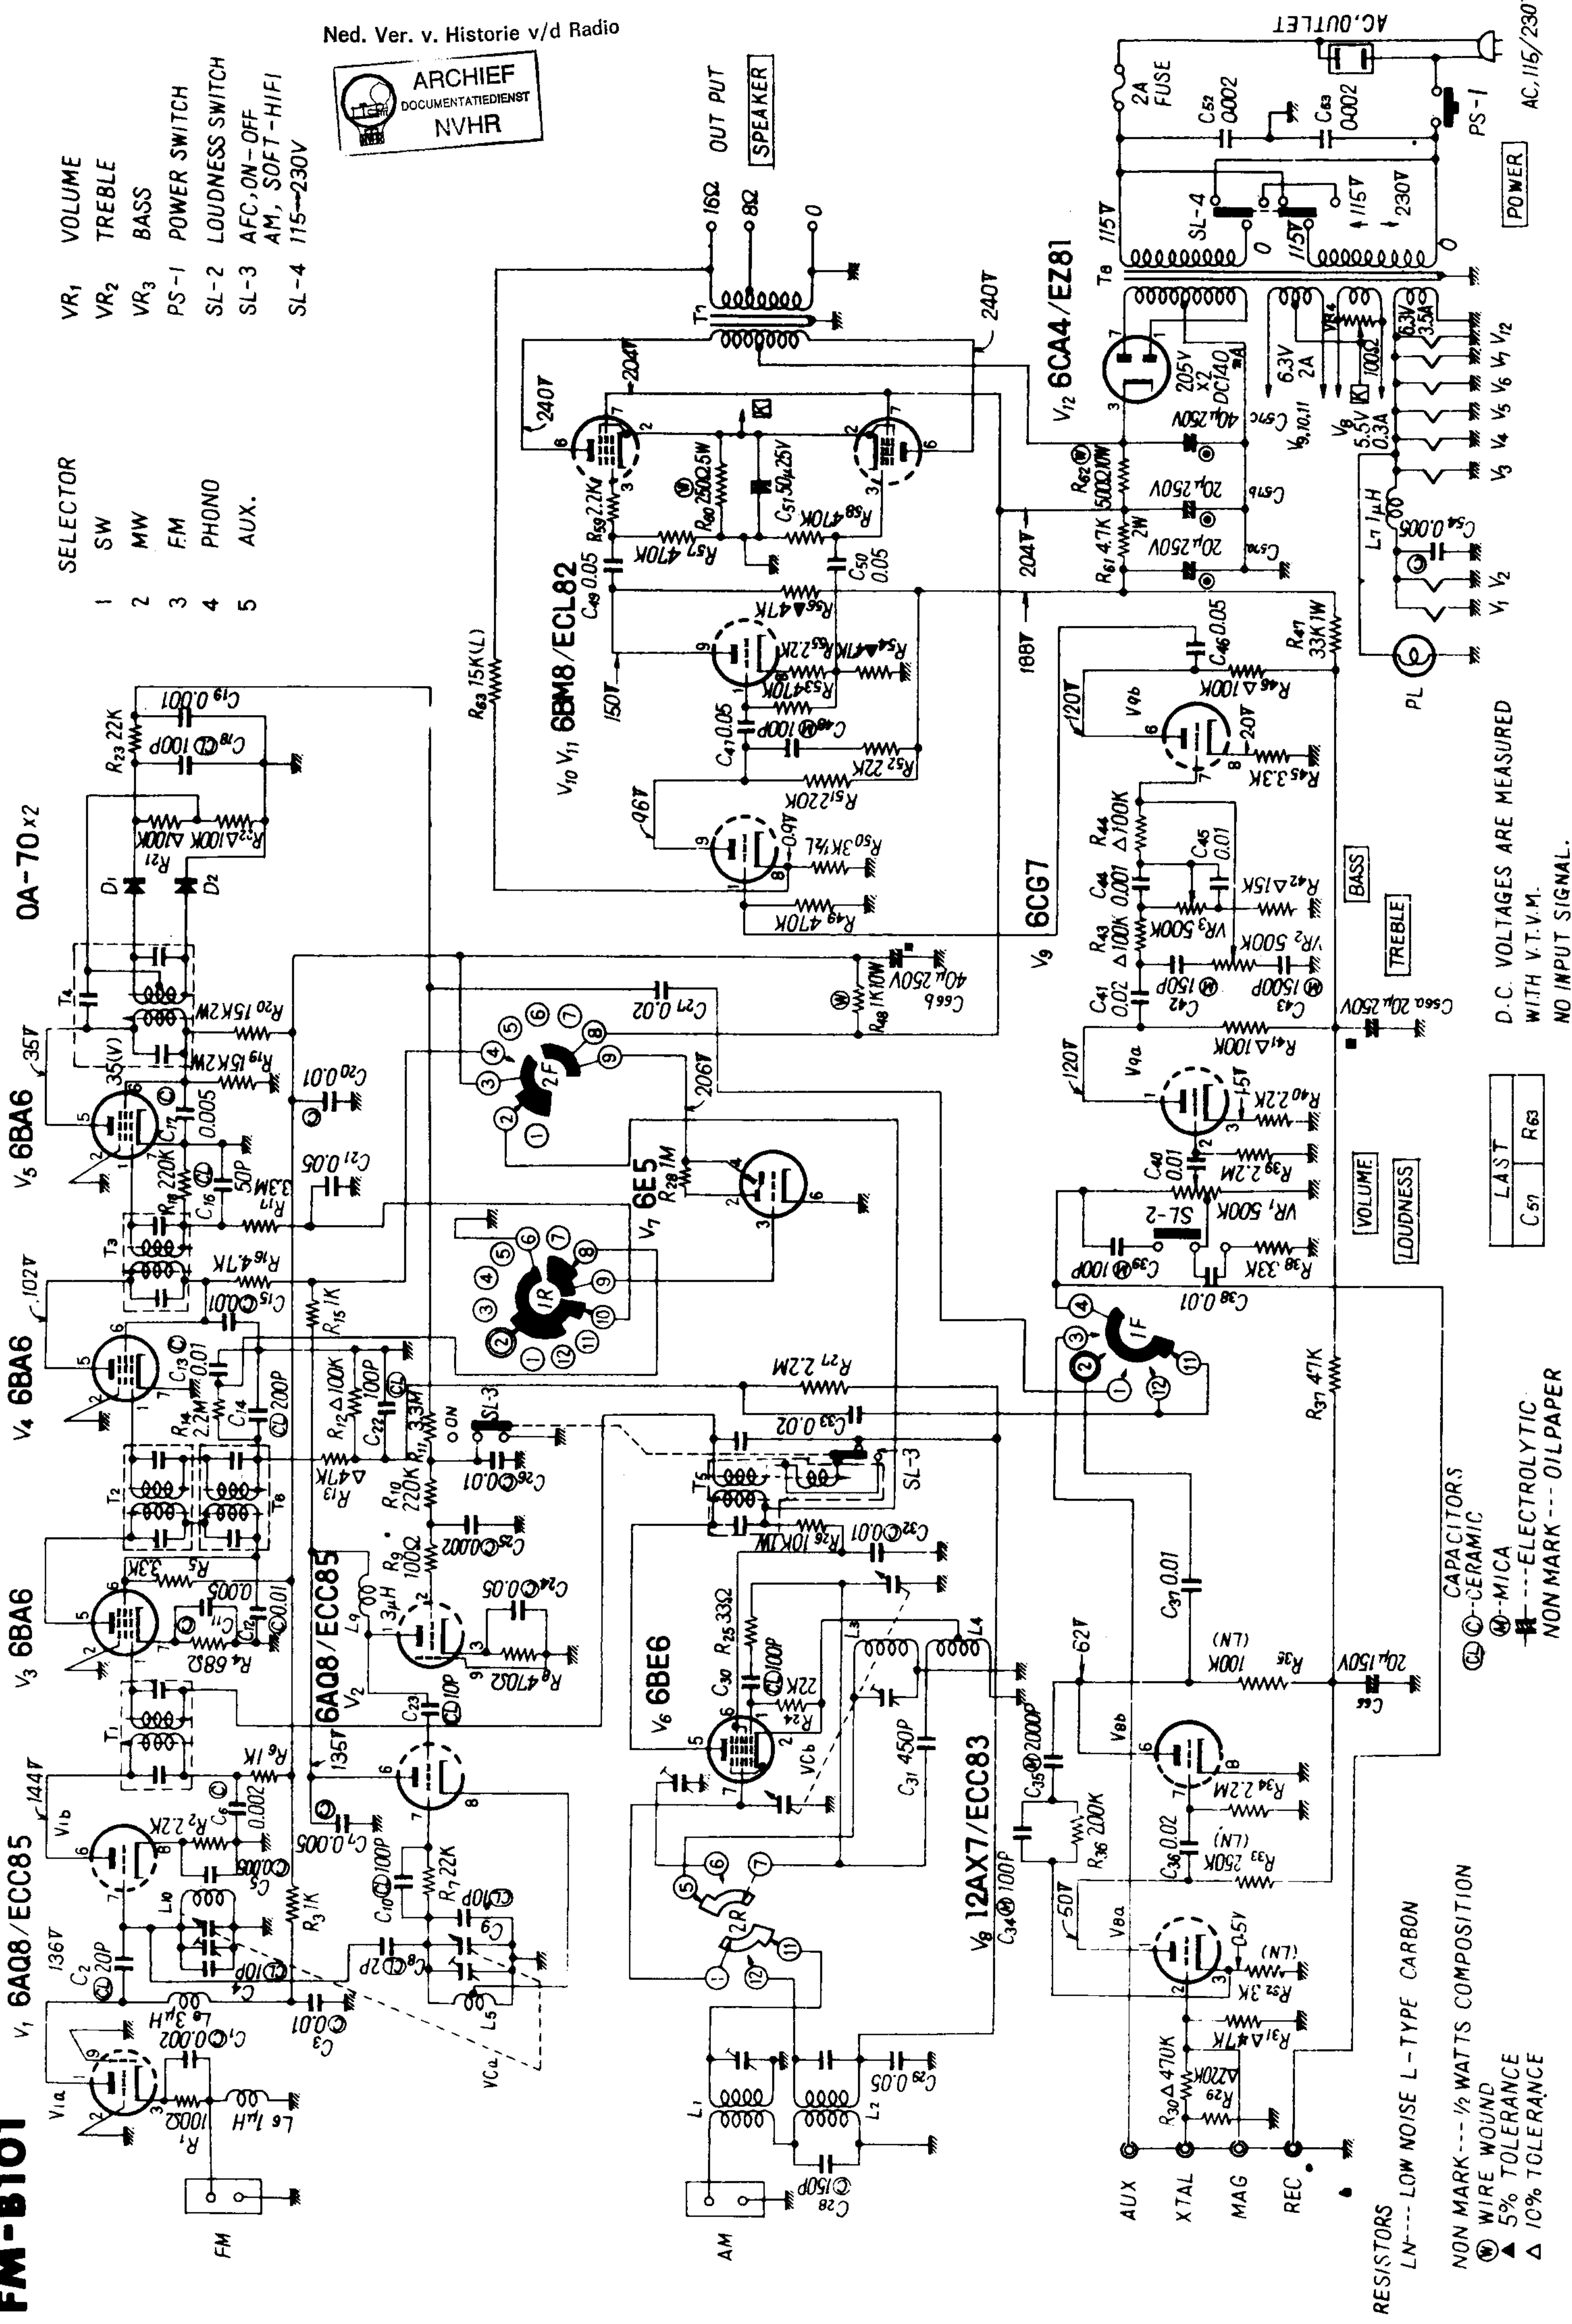

FM-B101

Ned. Ver. v. Historie v/d Radio

- SELECTOR
- 1 SW
- 2 MW
- 3 FM
- 4 PHONO
- 5 AUX.
- VR₁ VOLUME
- VR₂ TREBLE
- VR₃ BASS
- PS-1 POWER SWITCH
- SL-2 LOUDNESS SWITCH
- SL-3 AFC, ON-OFF
- SL-4 AM, SOFT-HIFI
- 175-230V

D.C. VOLTAGES ARE MEASURED WITH V.T.V.M. NO INPUT SIGNAL.

LAST	R63
C57	

CAPACITORS
 ○--- CERAMIC
 ⊙--- MICA
 ⊖--- ELECTROLYTIC
 ⊖--- OIL PAPER

RESISTORS
 LN--- LOW NOISE L-TYPE CARBON
 NON MARK--- 1/2 WATTS COMPOSITION
 ⊙ WIRE WOUND
 ⊙ 5% TOLERANCE
 Δ 10% TOLERANCE

AC, 115/230V