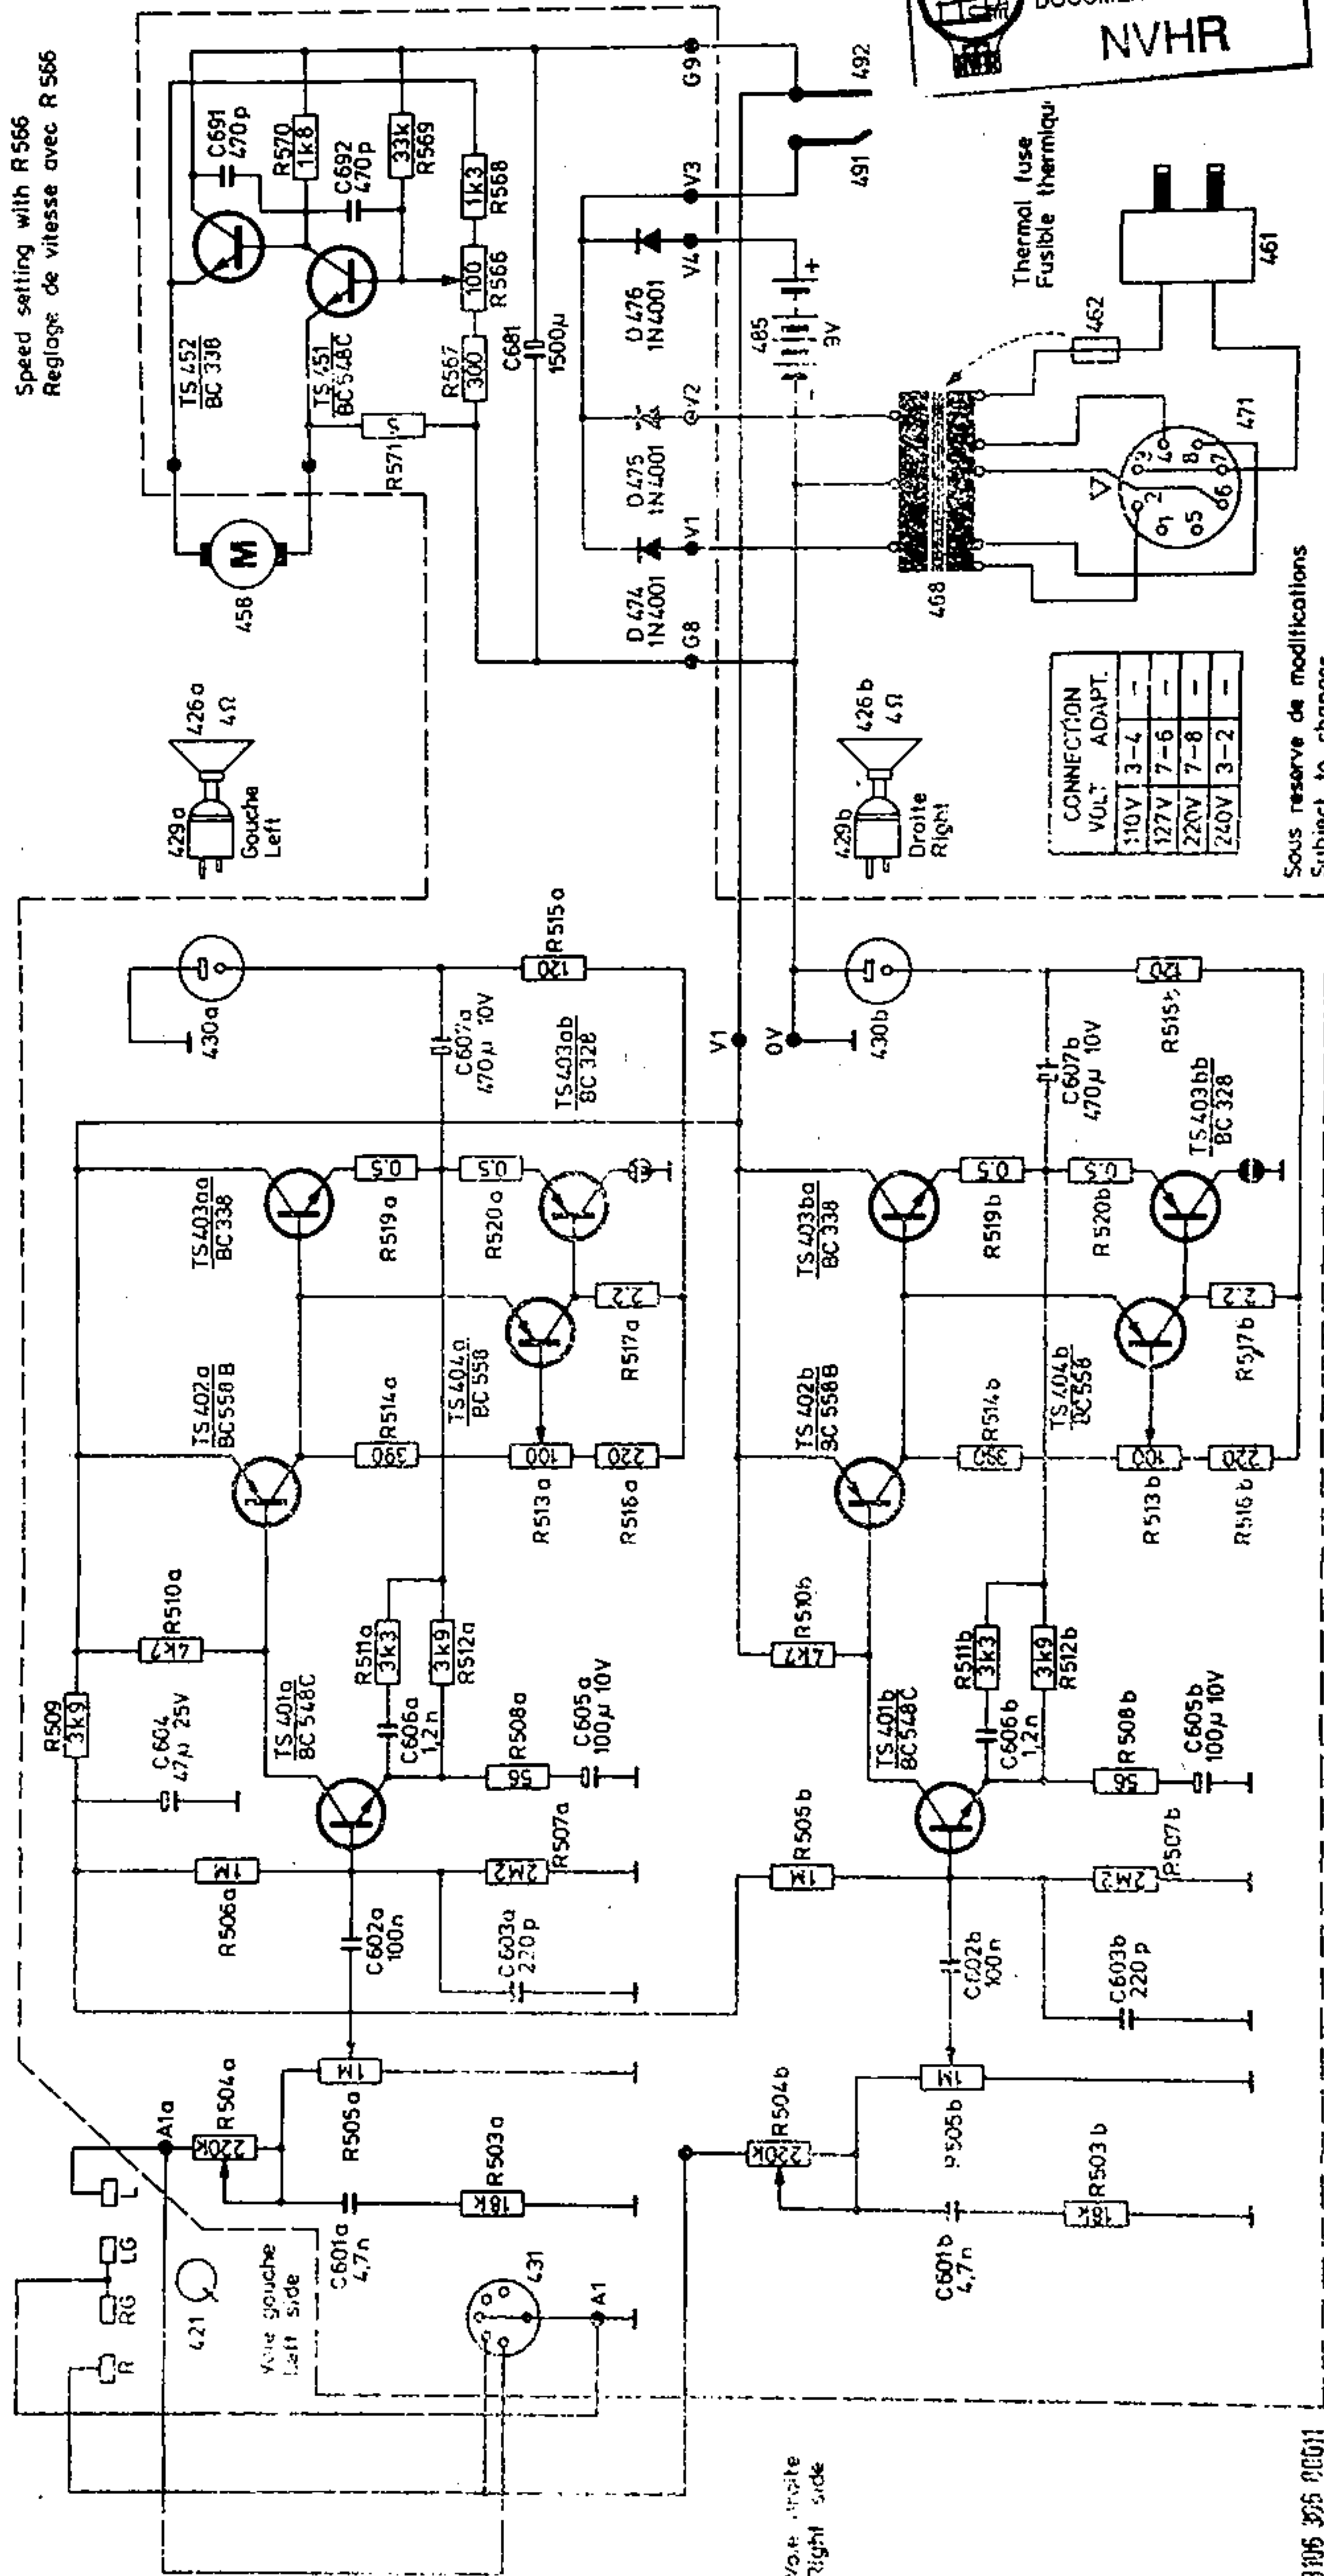

MISC	421	-	401a	-	402a - 404a	-	403aa	-	403ab-430b	-	429a	-	426a	-	458-474	-	475 - 485-452-462	-	491
MISC			401b	-	402b - 404b	-	403ba	-	403bb-430a	-	429b	-	426b	-	458	-	471 - 451-476-461	-	492
C	601a	-	602a-603a	-	604-606a-605a	-	606b-605b	-	607a	-		-		-		-	681	-	691
R	503a-505a-504a	-	506a - 507a	-	508a-509-511a-512a-510a-513a-516a-514a-517a-519a-520a	-	515b	-	515b	-		-		-		-	571	-	566 - 570
R	503b-505b-504b	-	507b-506b-508b-511b-512b-510b-513b-516b-514b-517b-519b-520b	-		-		-	515a	-		-		-		-	567	-	568-569