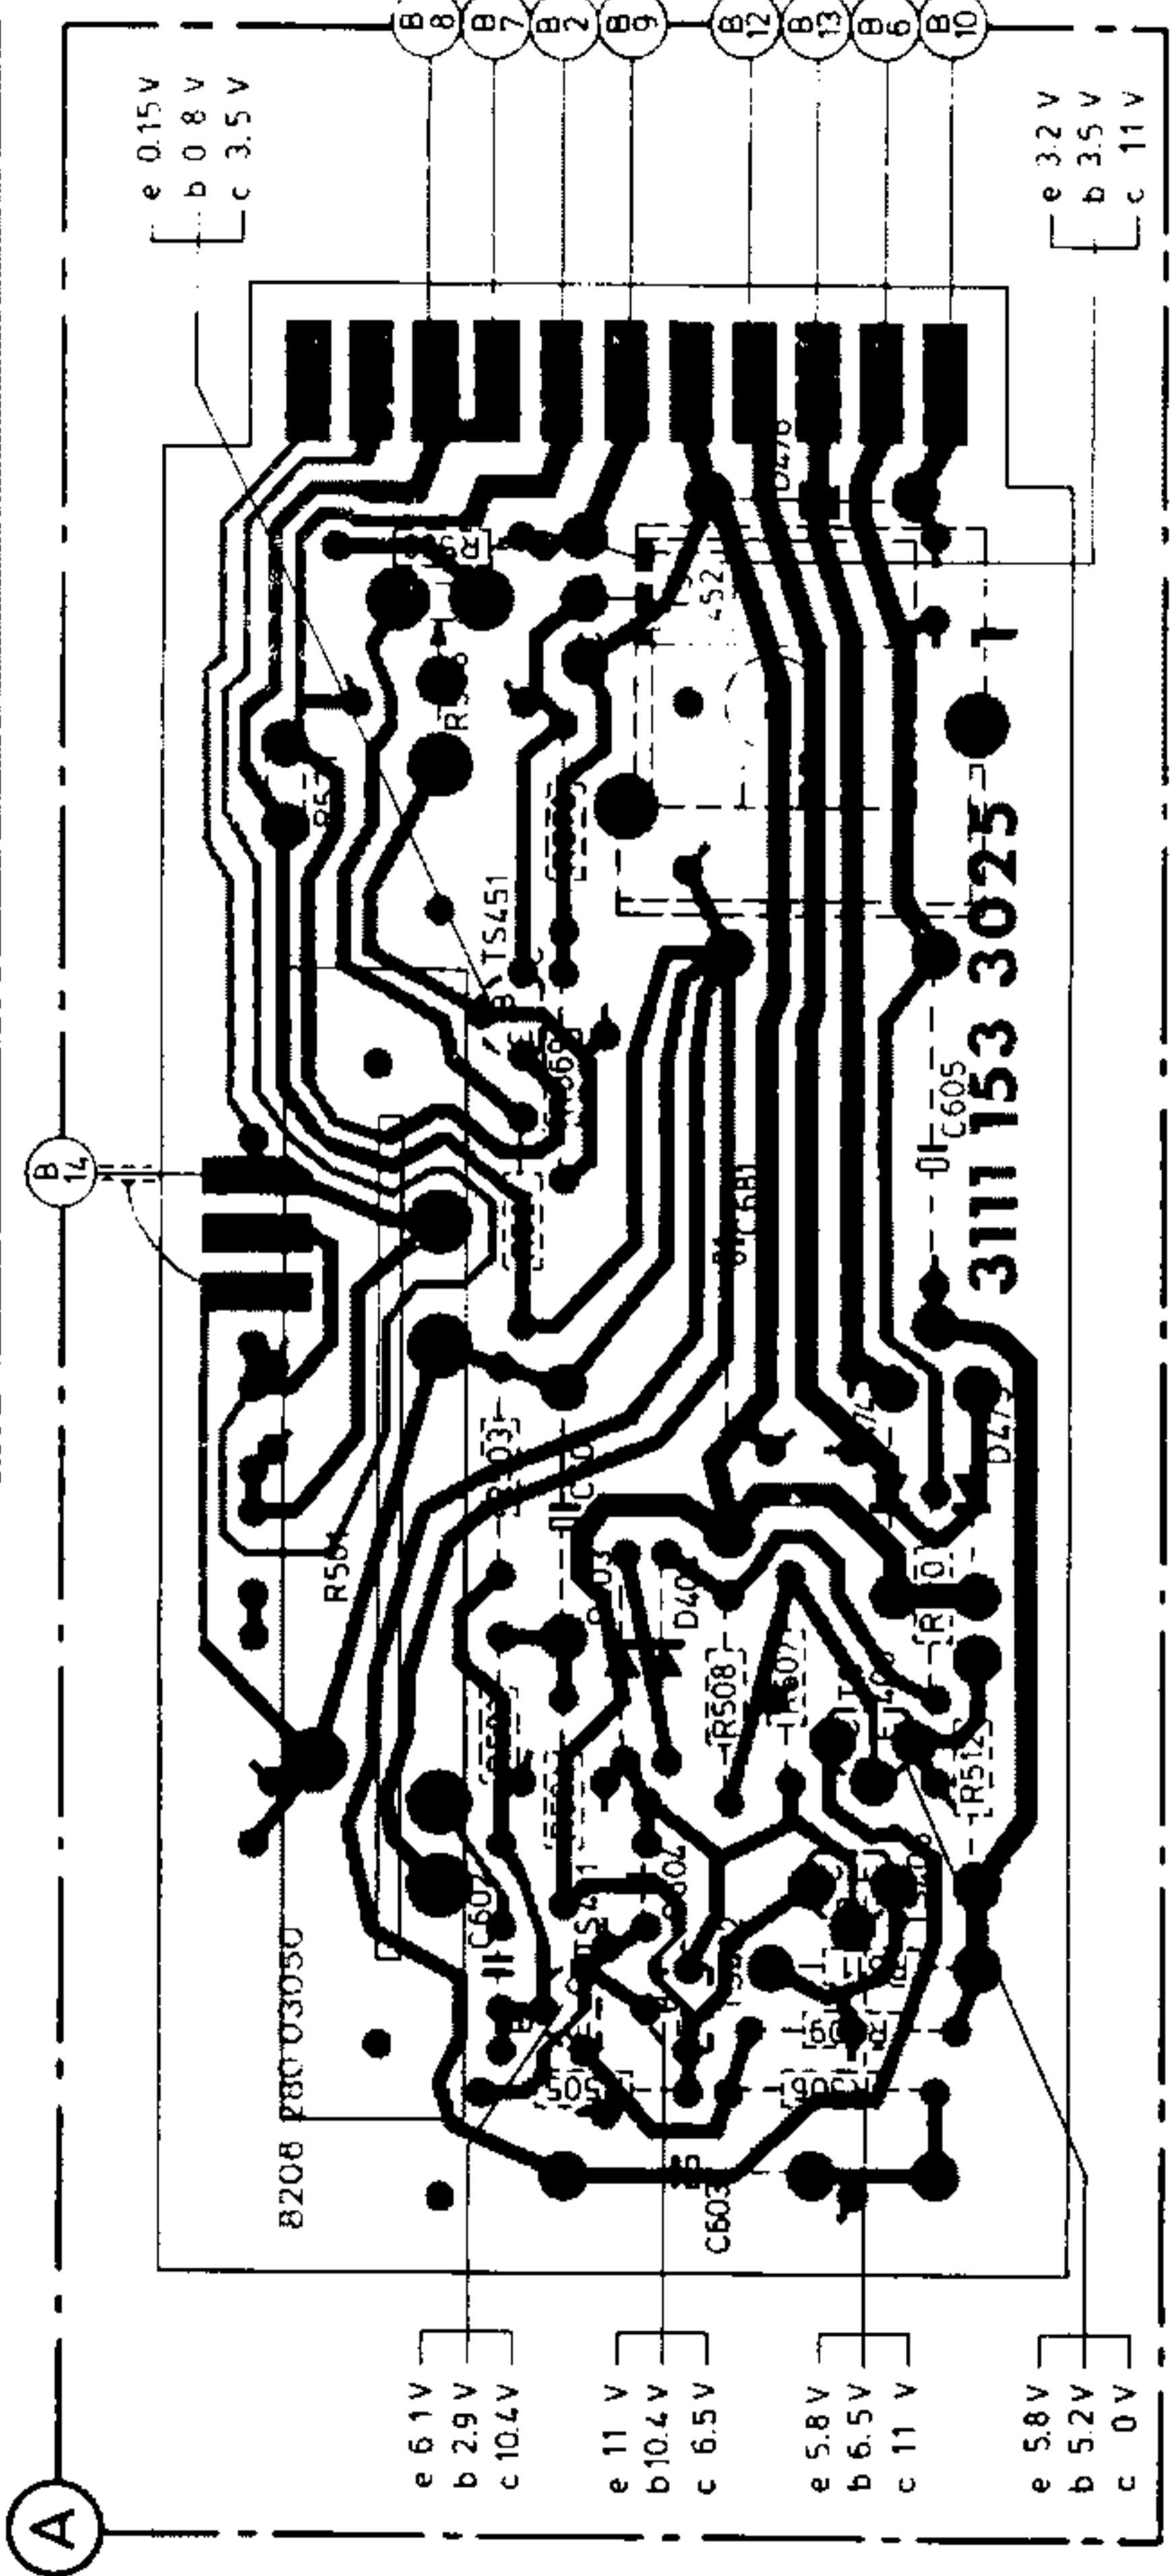

MISC	T468	F 462	T5401, 402, 405 SK-1	TS406	D403, 404	D474, 475	TS451	M	TS452	S426	D476	SK-2											
C	603	602	604	505	506	509	511	504	512	502	508	507	510	503	501	567	569	568	566	570	571	566	568
R				505	506	509	511	504	512	502	508	507	510	503	501	567	569	568	566	570	571	566	568