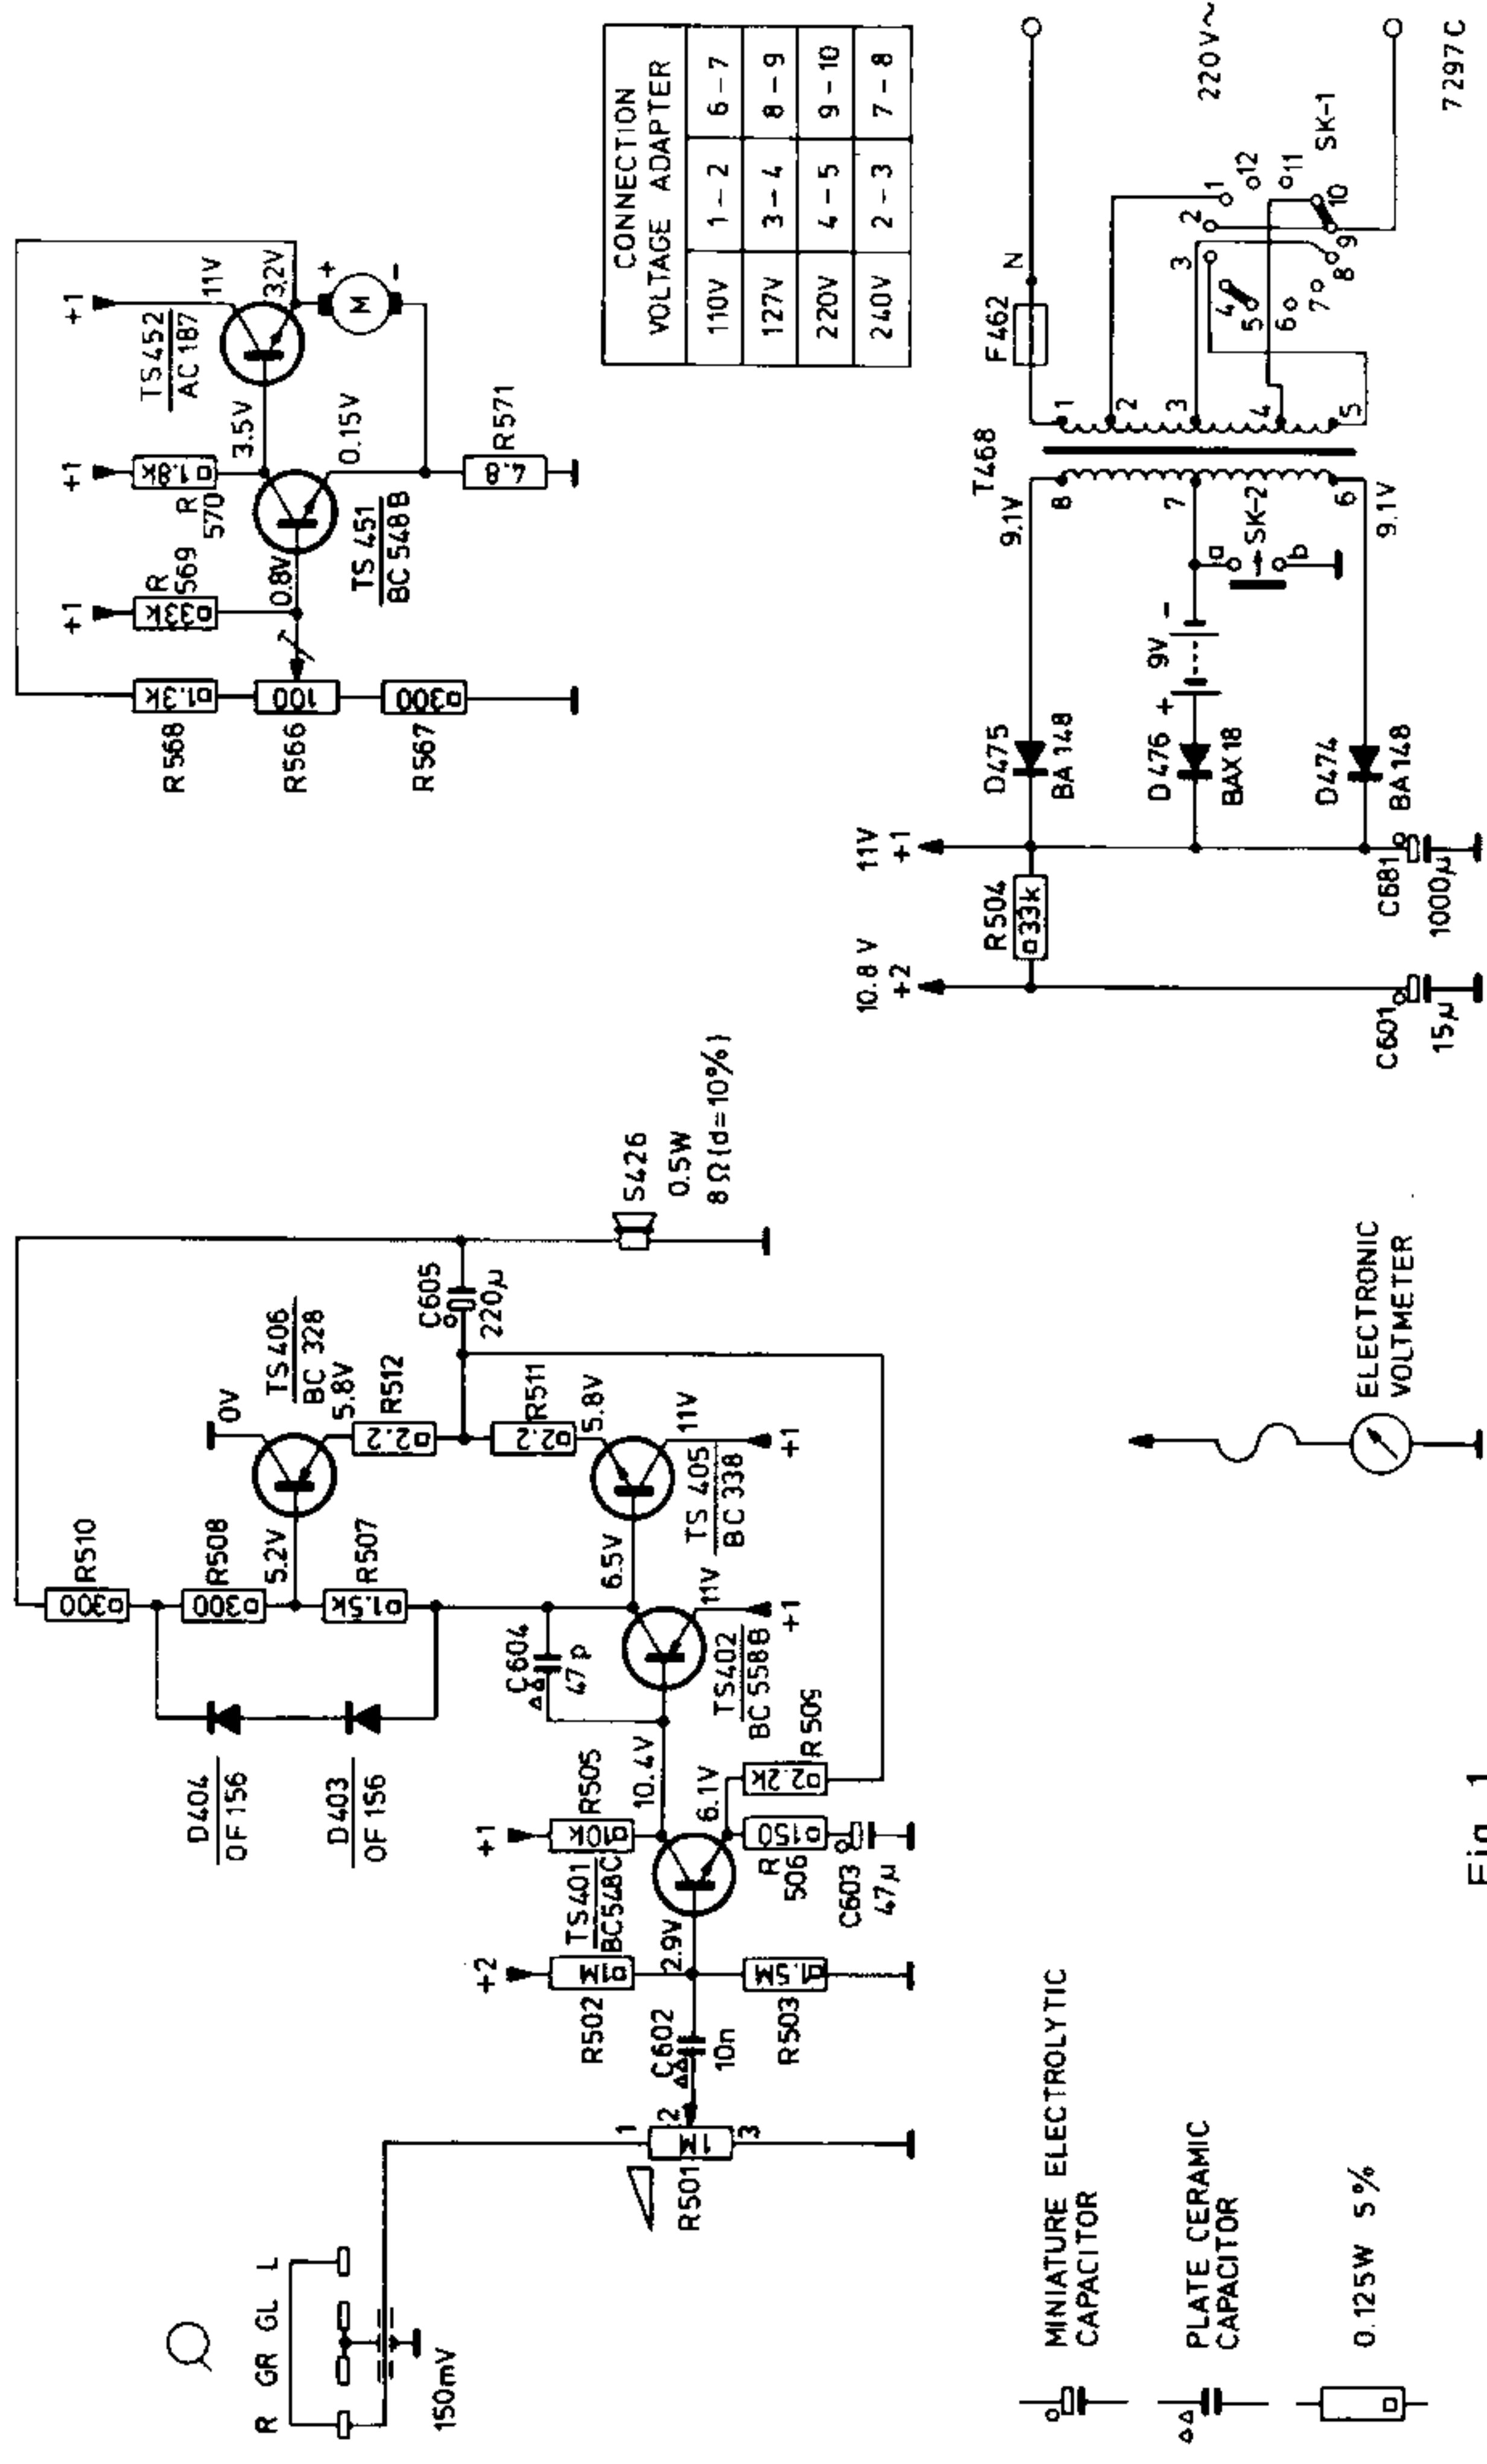

MISC	TS401	D603,404	TS402	TS405,406	S426	D474 ÷ 476	SK-2	TS451	T468	TS452	M F462	SK-1
C	502	503	506	505	509	507	508	510	511	512	601	681
R	501	502	503	506	505	509	507	508	510	511	512	571

CONNECTION	
VOLTAGE ADAPTER	
110V	1-2 6-7
127V	3-4 8-9
220V	4-5 9-10
240V	2-3 7-8

Fig. 1

T468	4822 145 30163	TS406	BC328	5322 130 44104	4822 124 20589
F462	4822 252 20007	TS451	BC548B	5322 130 40937	4822 124 20524
SK2a	4822 290 80225	TS452	AC187	5322 130 40314	4822 105 10231
SK2b	4822 290 80226	D403-D404	OF156	4822 130 30265	4822 101 20254
M	4822 361 70264	D474-D475	BY206	4822 130 30839	4822 157 50746
S426	4822 240 40051	D476	BAX18	5322 130 34121	
TS401	5322 130 44196	C601	15 μF - 16 V	4822 124 20467	
TS402	5322 130 44197	C603	47 μF - 10 V	4822 124 20461	
TS405	5322 130 44121