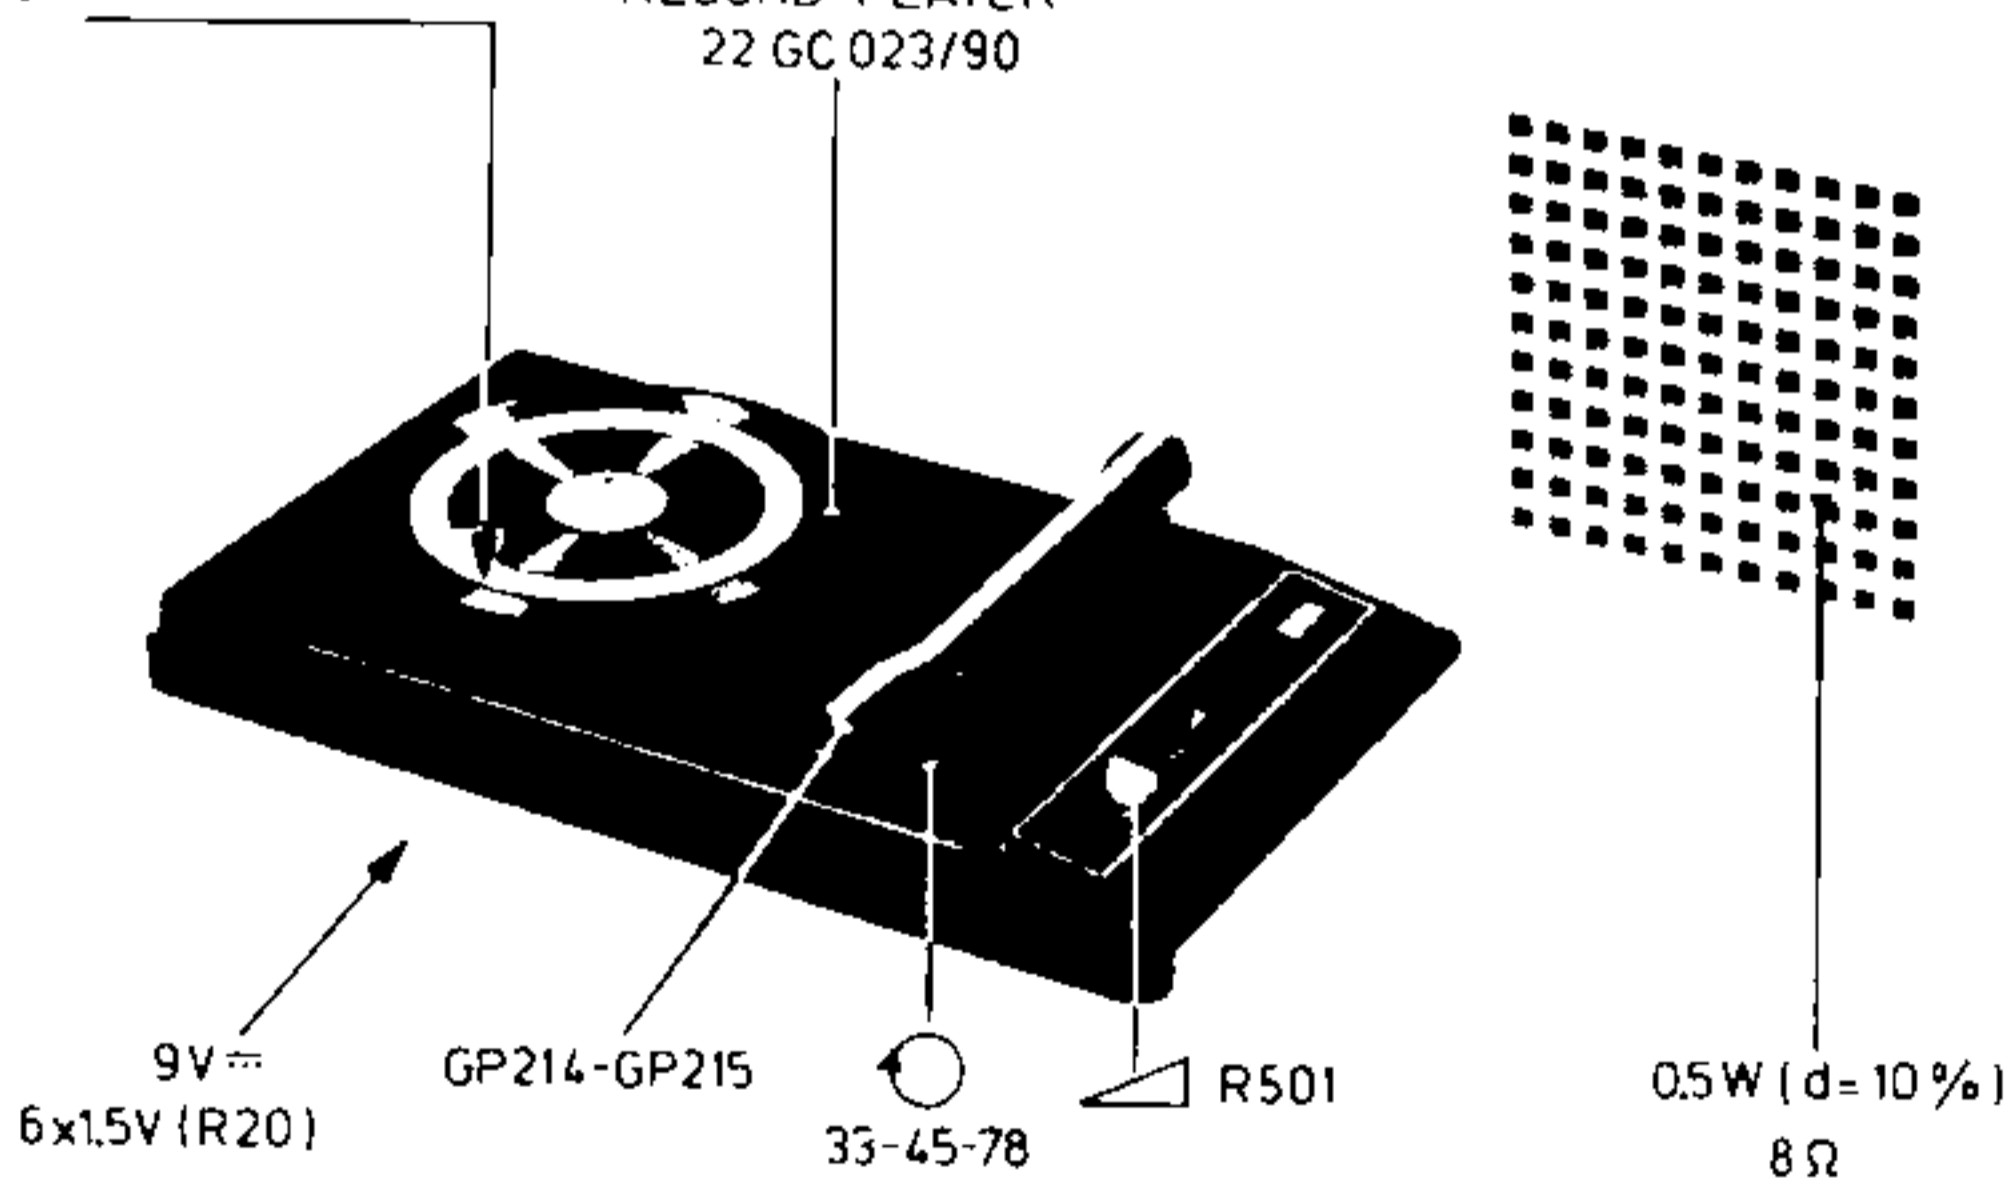

Service
Service
Service

Ned. Ver. v. Historie v/d Radio

Service Manual

LOCK

110-127-220-240V
50/60Hz
P=3,5W

RECORD PLAYER
22 GC 023/90

7278A

Safety regulations require that the set be restored to its original condition and that parts which are identical with those specified, be used