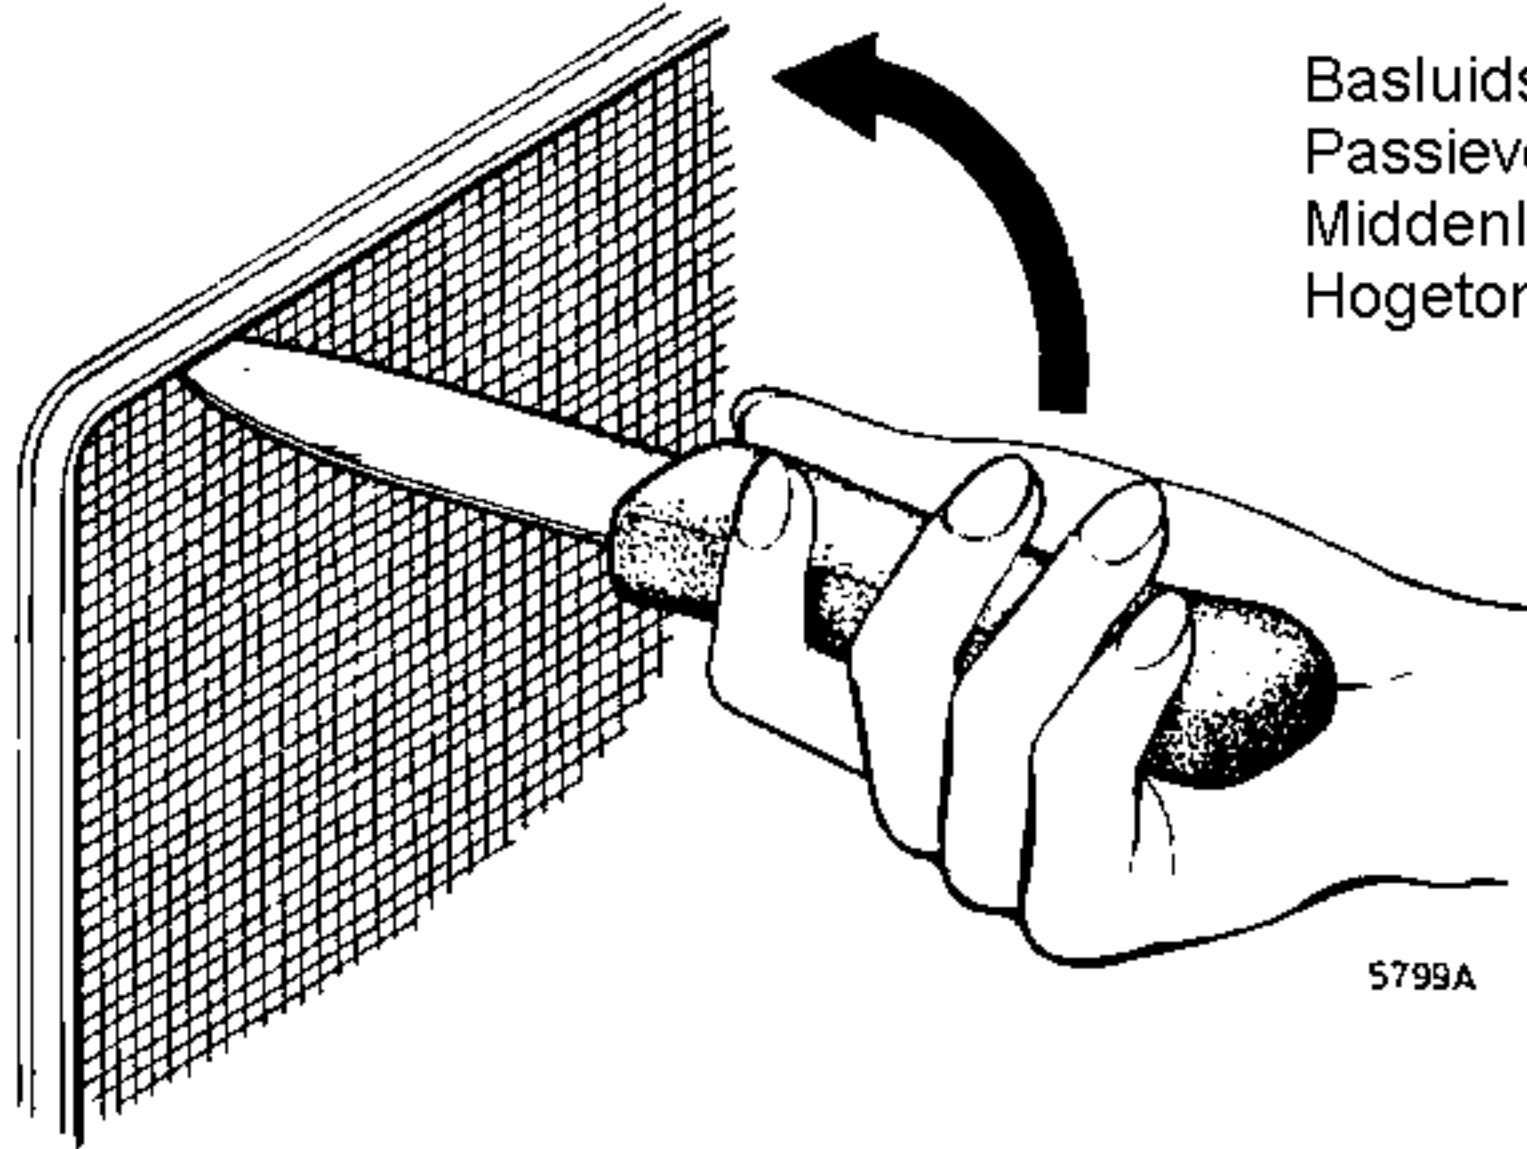

Service
Service
Service

Ned. Ver. v. Historie v/d Radio

32 litres
570x390x225 mm

Service Manual

TO OPEN LS-BOX

Basluidspreker: AD8066/W4
Passieve basluidspreker 20 cm
Middenluidspreker: AD0211/Sq8
Hogetonenluidspreker: AD0163/T4