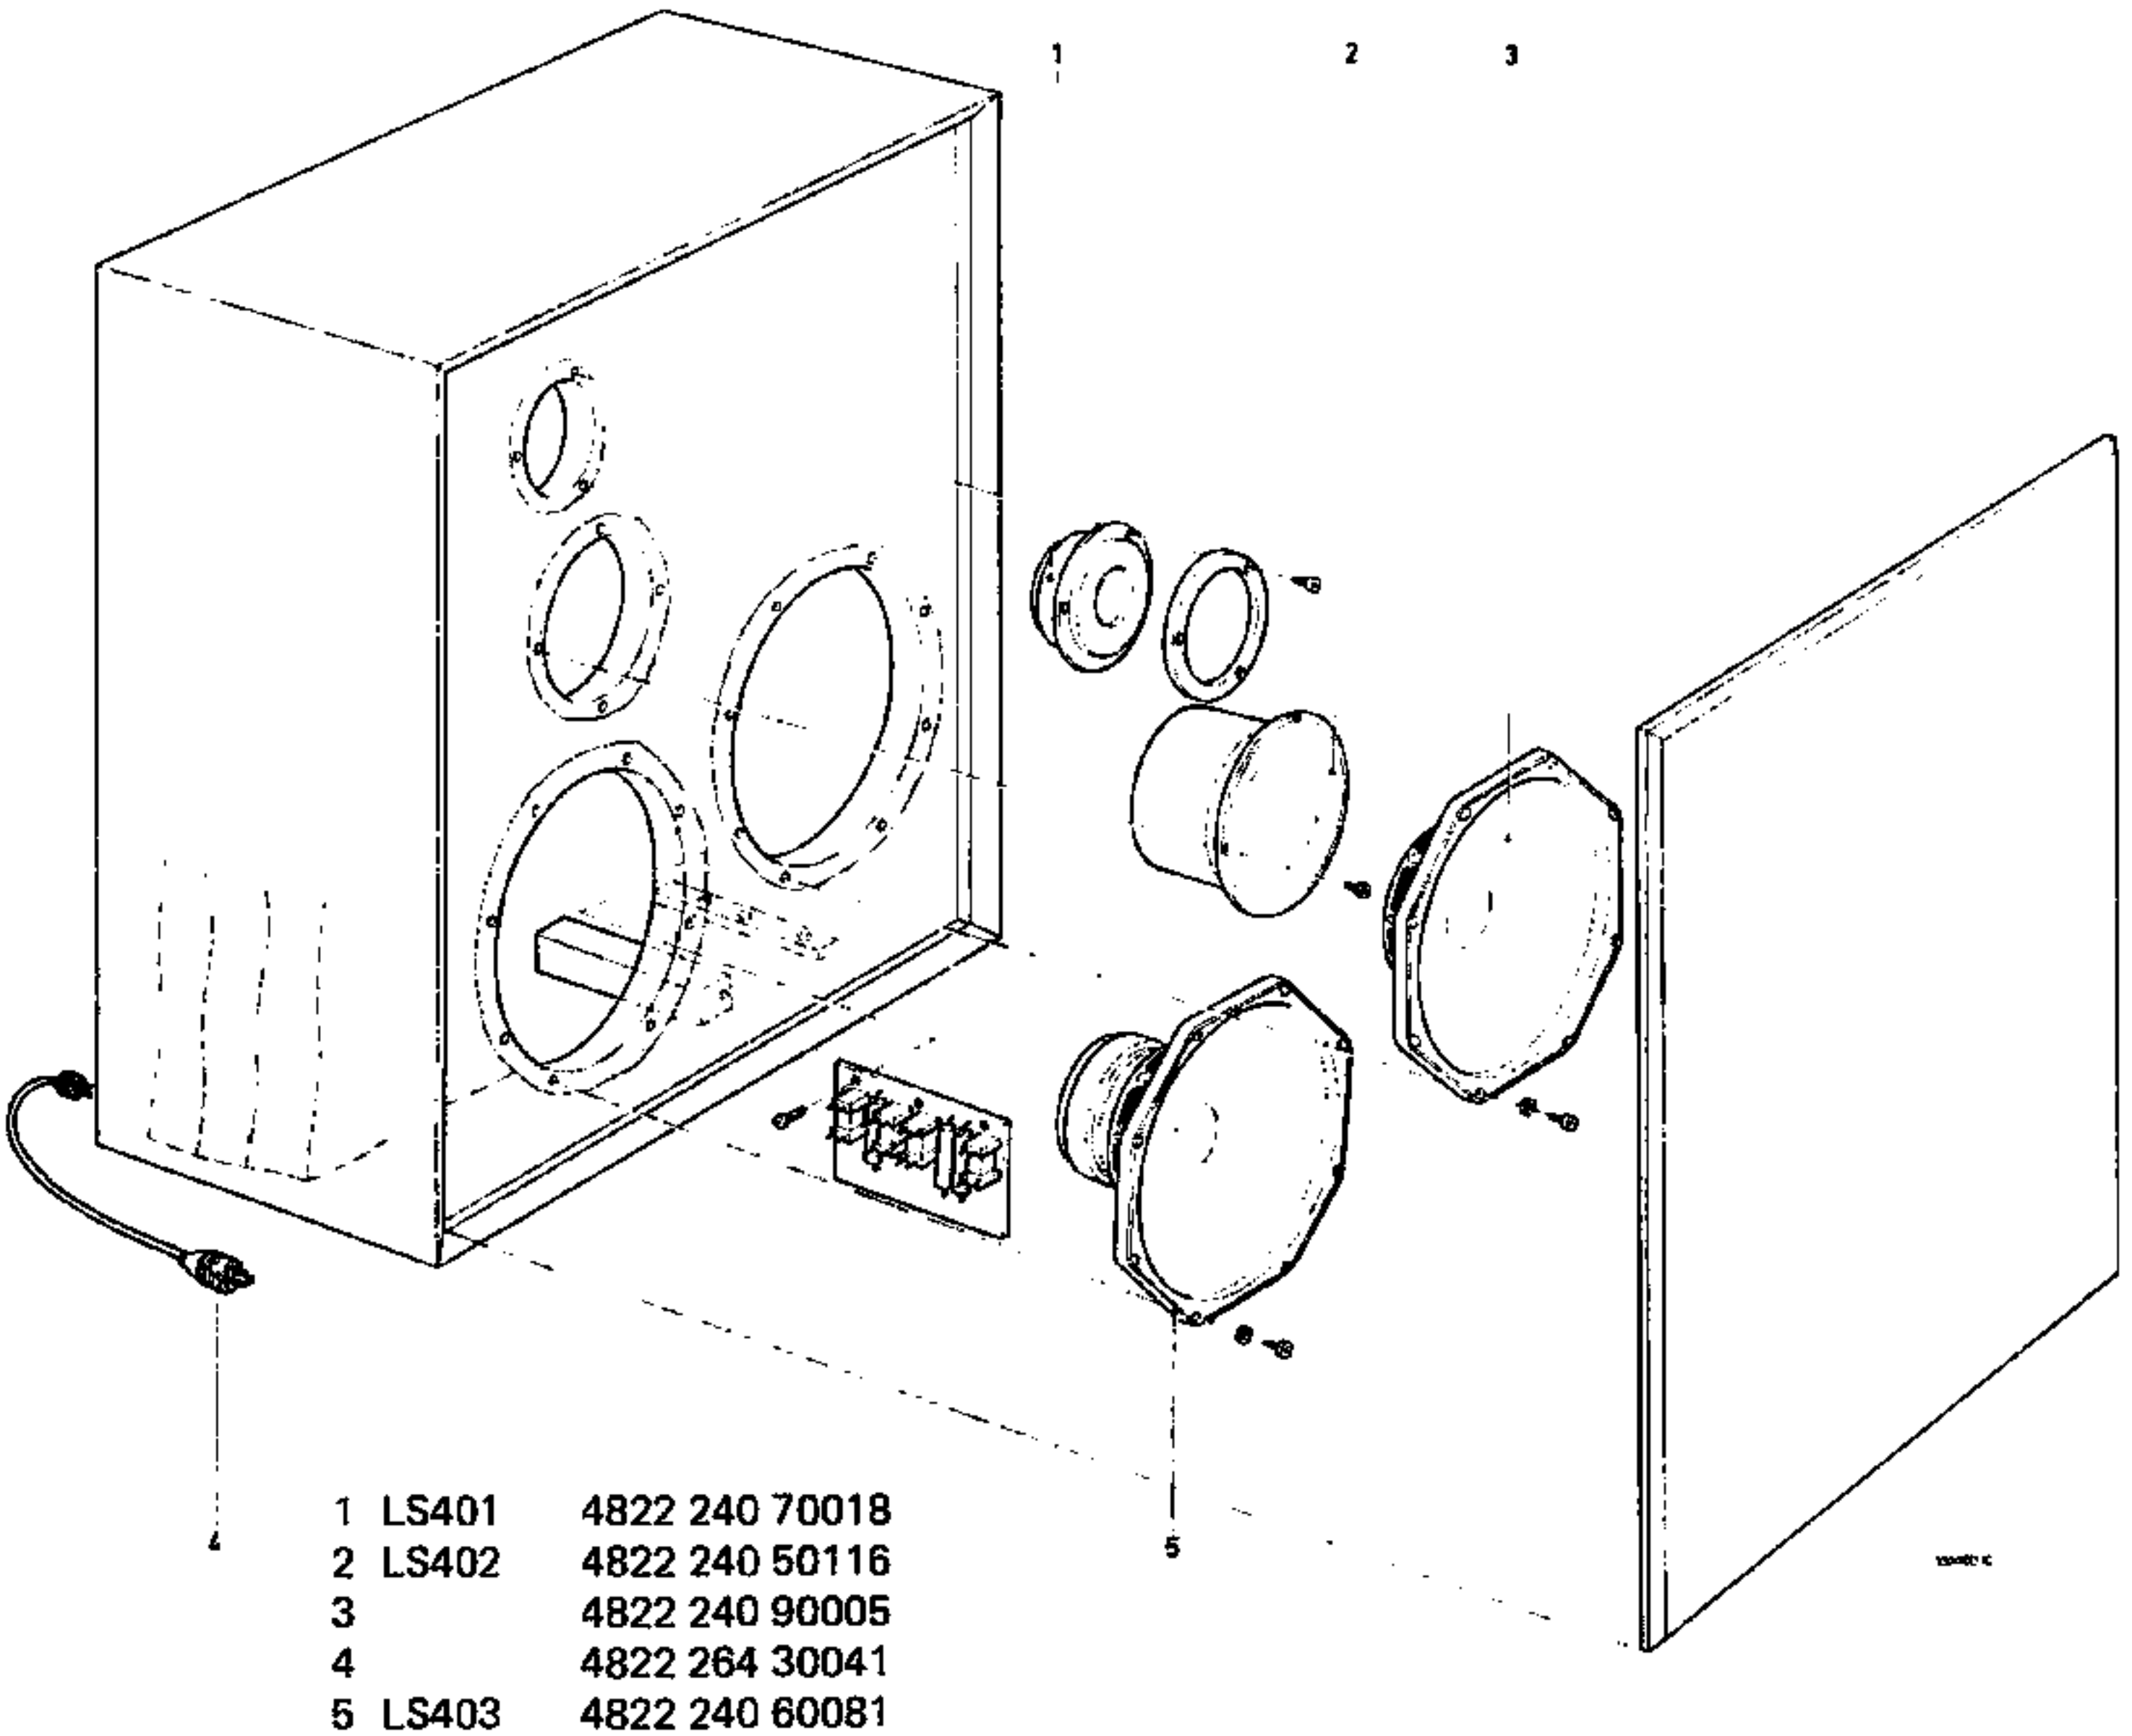

1	LS401	4822 240 70018
2	LS402	4822 240 50116
3		4822 240 90005
4		4822 264 30041
5	LS403	4822 240 60081