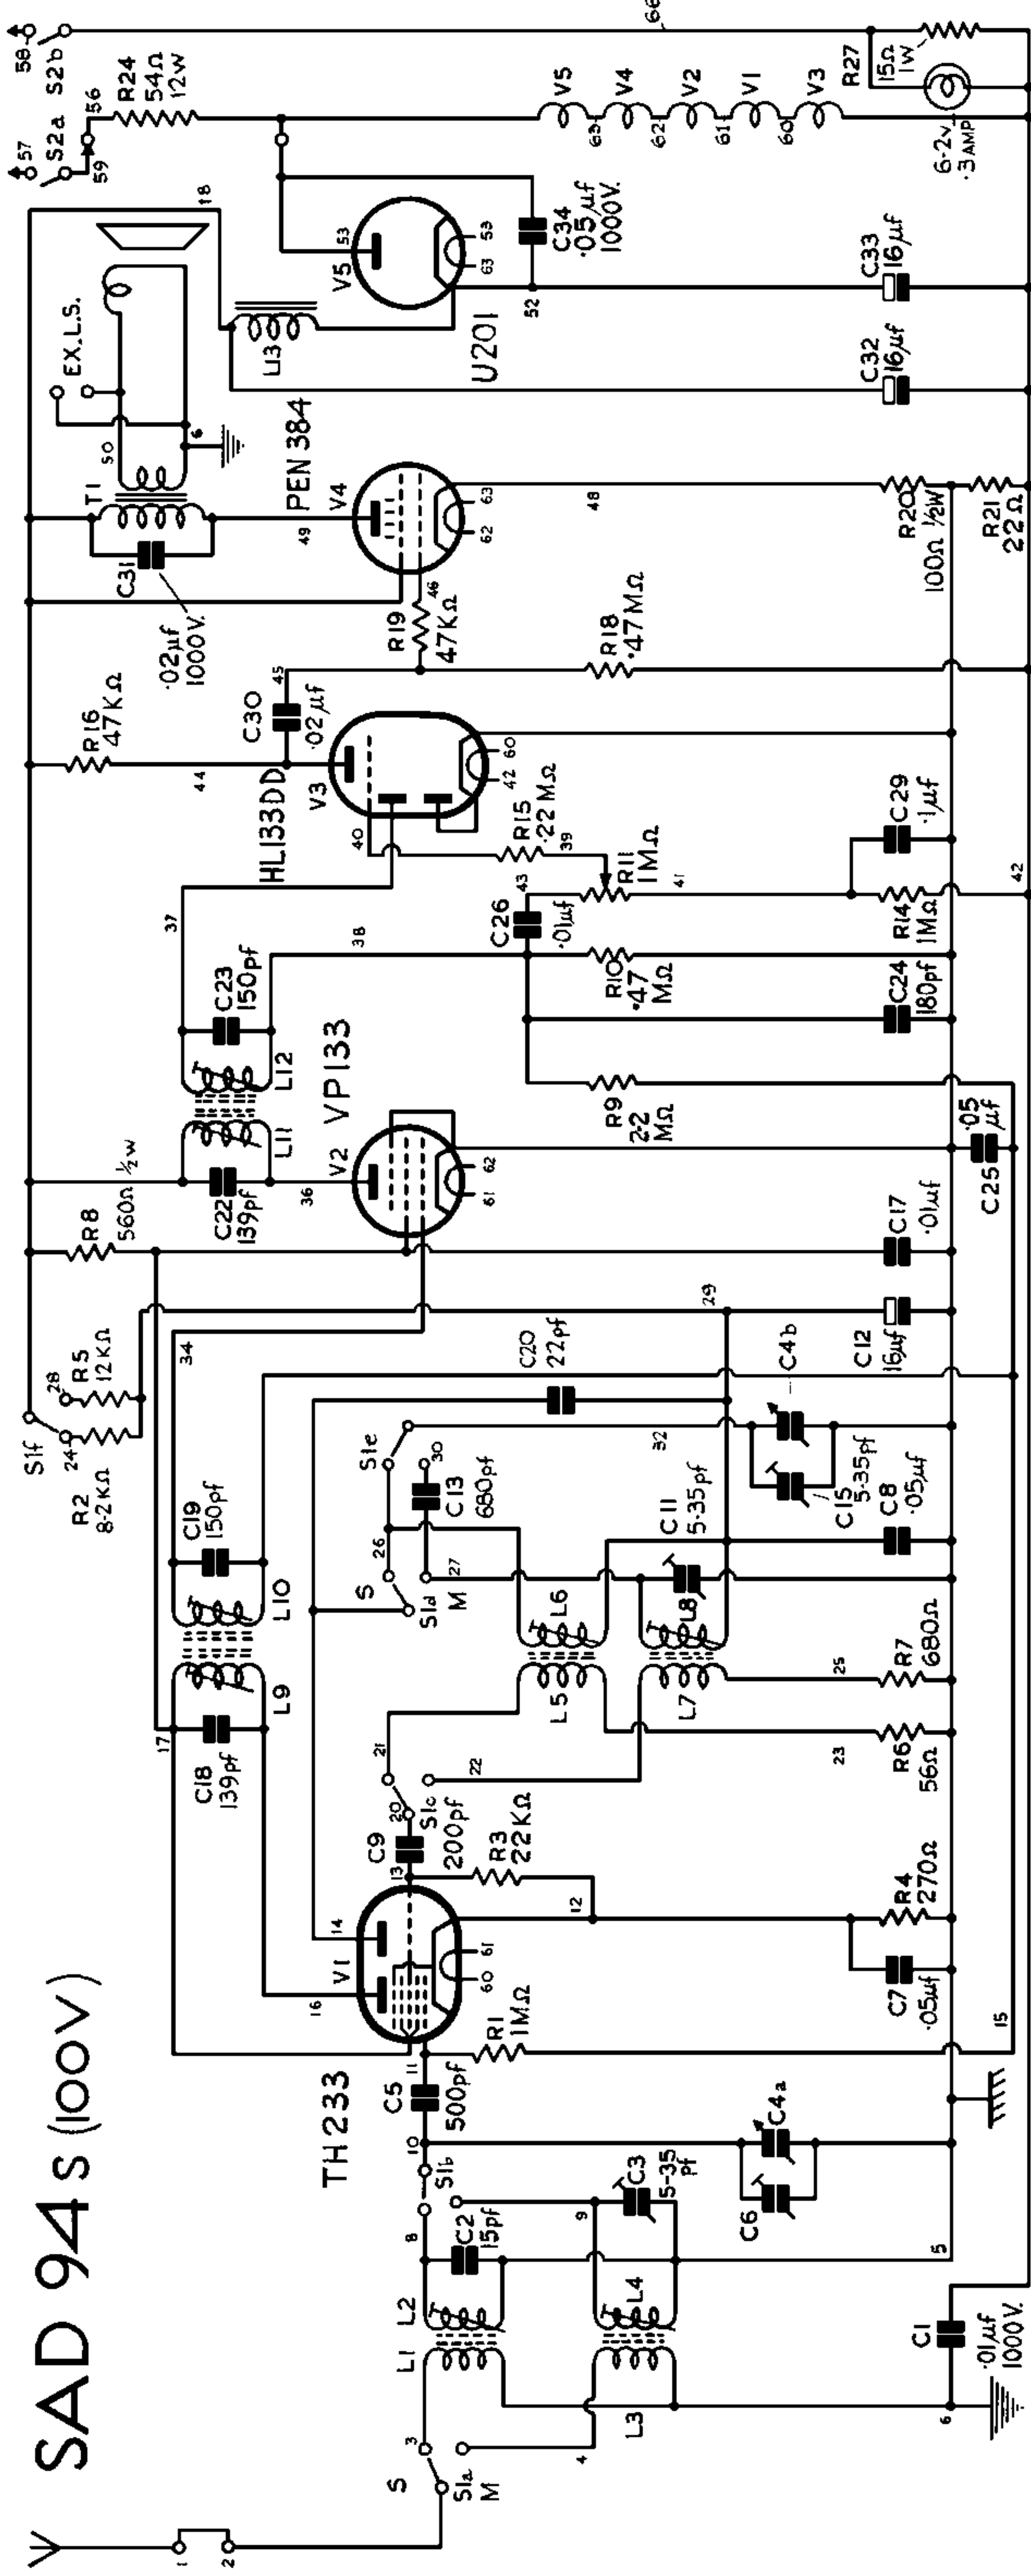

SAD 94s

Ned. Ver. v. Historie v/d Radio

ARCHIEF
DOCUMENTATIEDIENST
NVHR

SAD 94S (100V)

THIS IS A SUPPLEMENTARY SERVICE SHEET FOR THE 100 VOLT MODEL AND IT SHOULD BE USED IN CONJUNCTION WITH THE SERVICE INSTRUCTIONS FOR THE 200 VOLT MODEL WHICH GIVE TRIMMING INSTRUCTIONS, MECHANICAL DETAILS, AND OTHER GENERAL INFORMATION