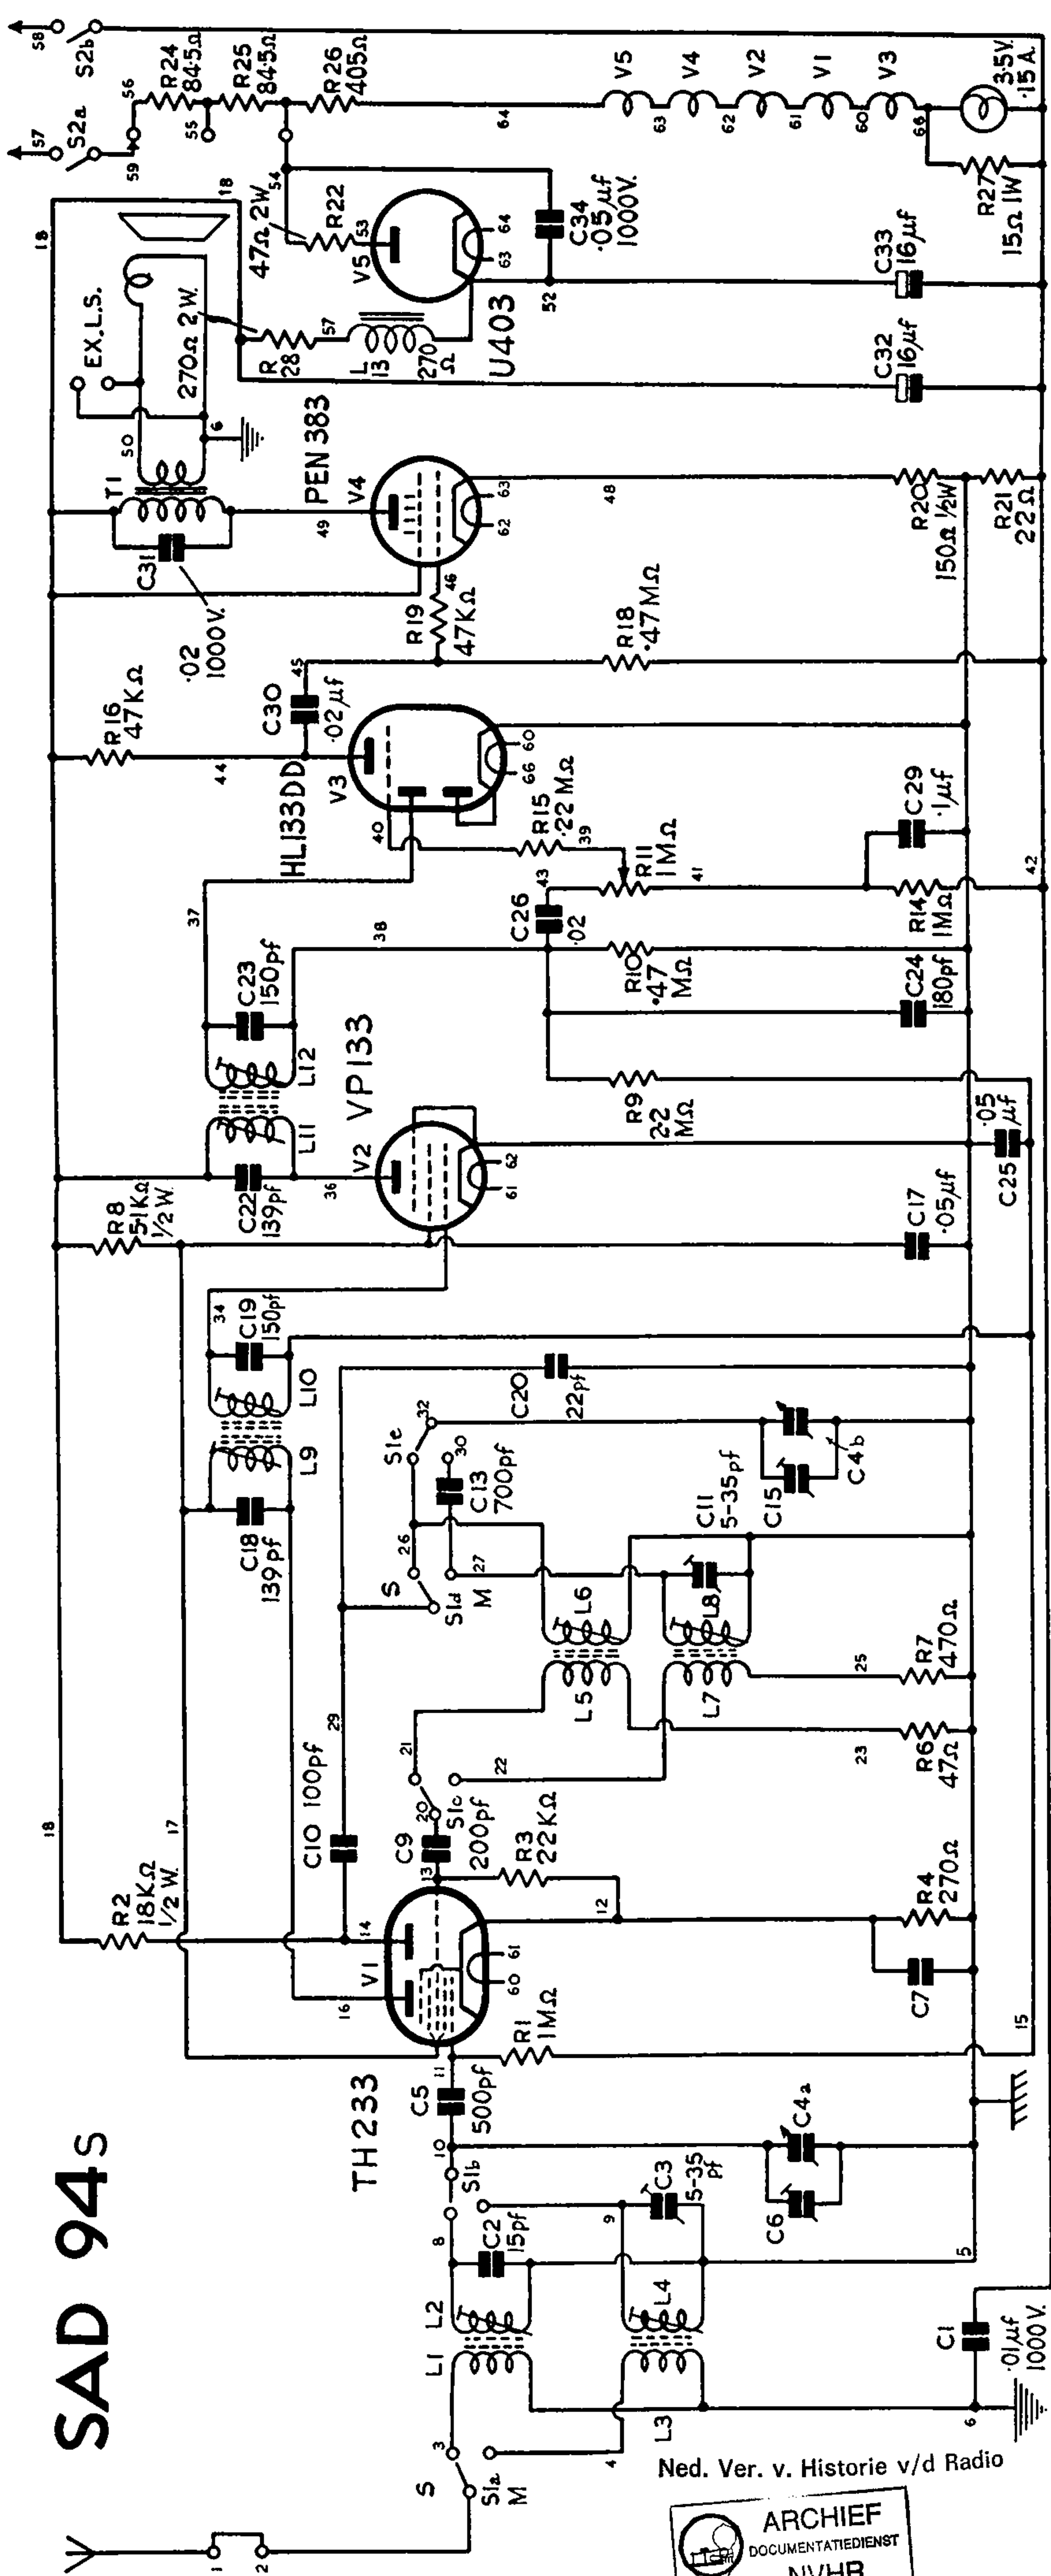

SAD 94s

Ned. Ver. v. Historie v/d Radio

ARCHIEF
DOCUMENTATIEDIENST
NVHR

SAD 94S (100V)

THIS IS A SUPPLEMENTARY SERVICE SHEET FOR THE 100 VOLT MODEL AND IT SHOULD BE USED IN CONJUNCTION WITH THE SERVICE INSTRUCTIONS FOR THE 200 VOLT MODEL WHICH GIVE TRIMMING INSTRUCTIONS, MECHANICAL DETAILS, AND OTHER GENERAL INFORMATION