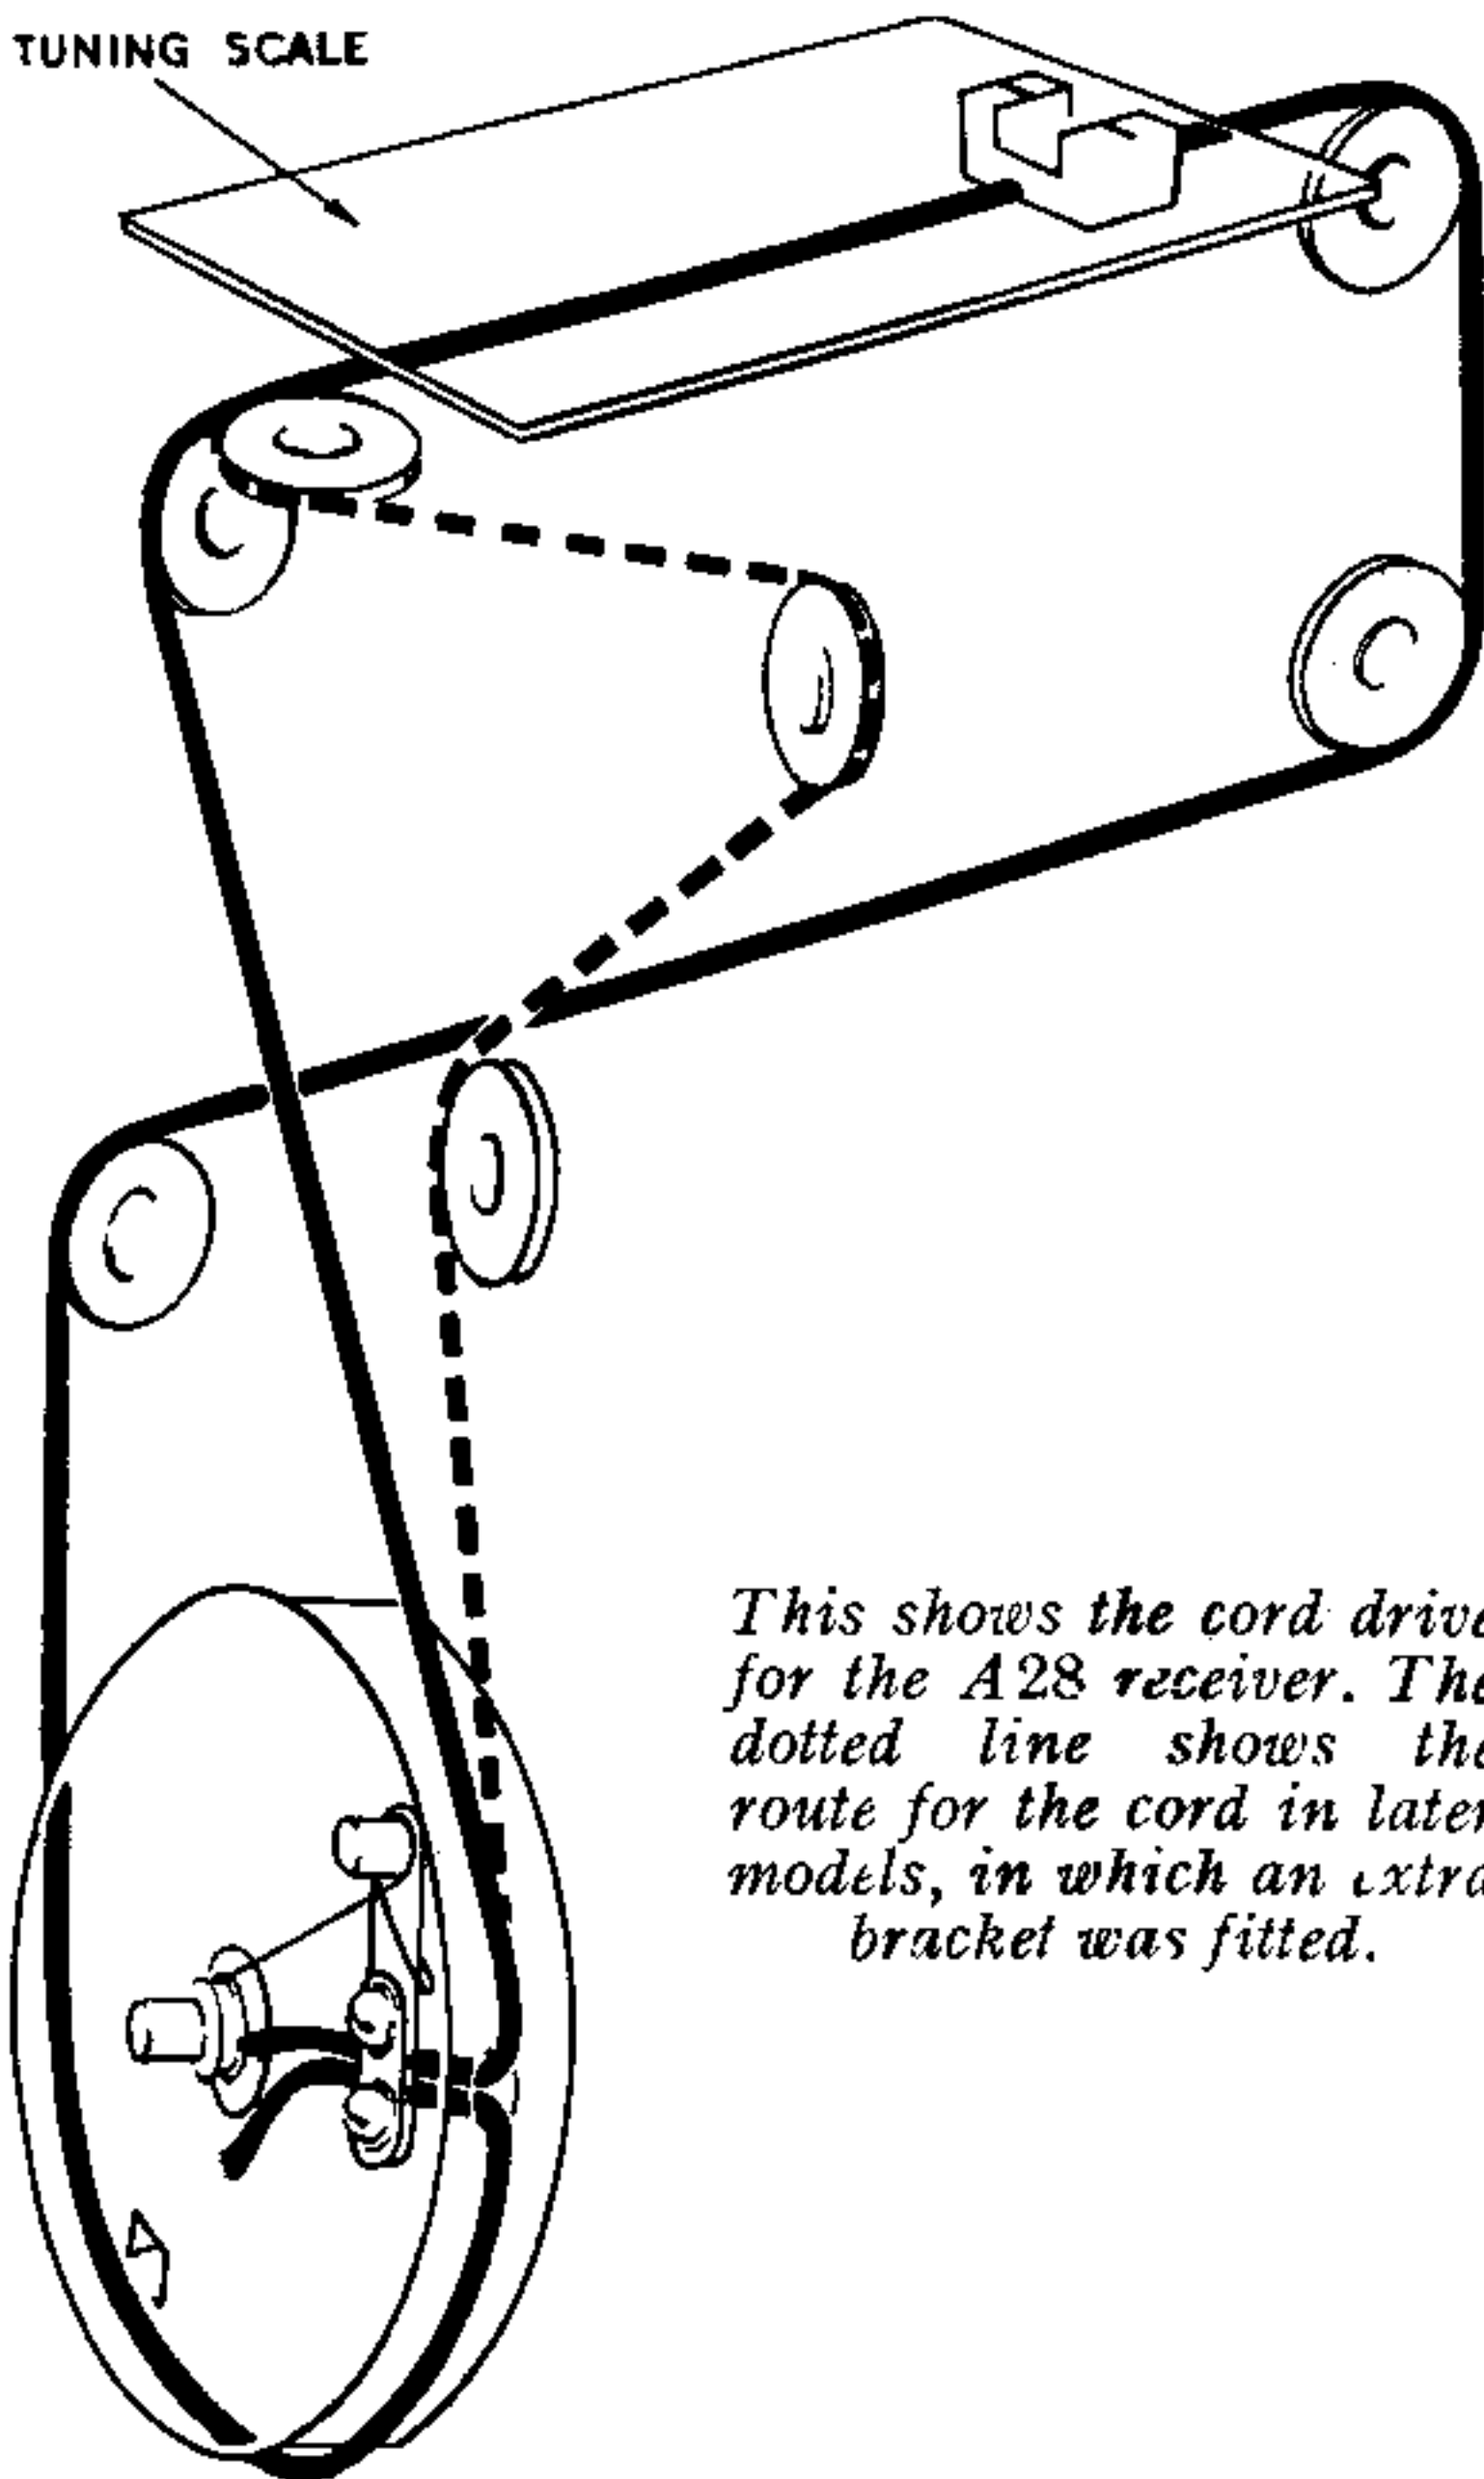

A28C CIRCUIT DIAGRAM

TUNING SCALE

*This shows the cord drive for the A28 receiver. The dotted line shows the route for the cord in later models, in which an extra bracket was fitted.*