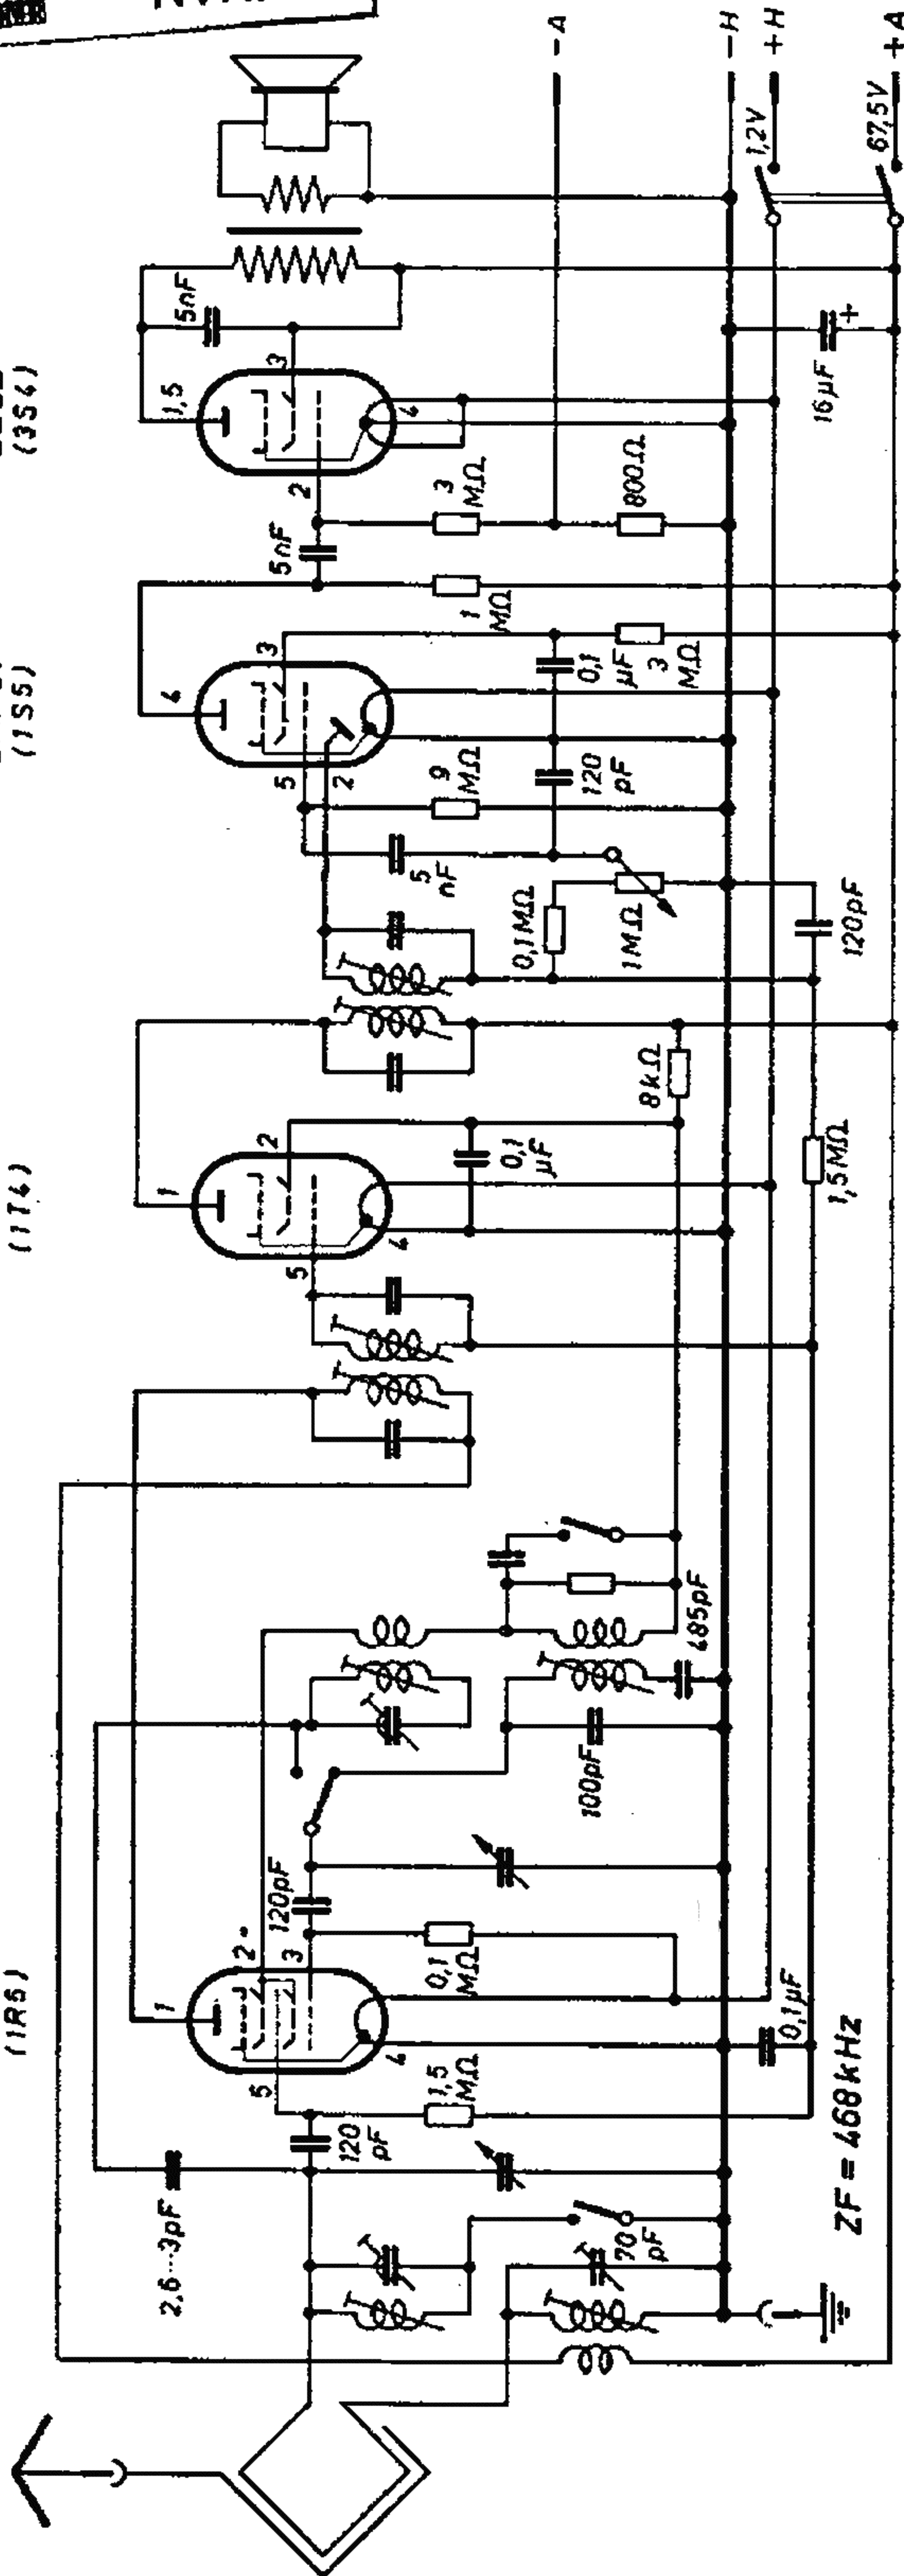

Kapsch Weekend 50 K

DK 91
(1R5)

DF 91
(1T4)

DAF 91
(1S5)

DL 92
(3S6)

Sockettschaltung

ZF-Anschlüsse

ZF = 468 kHz