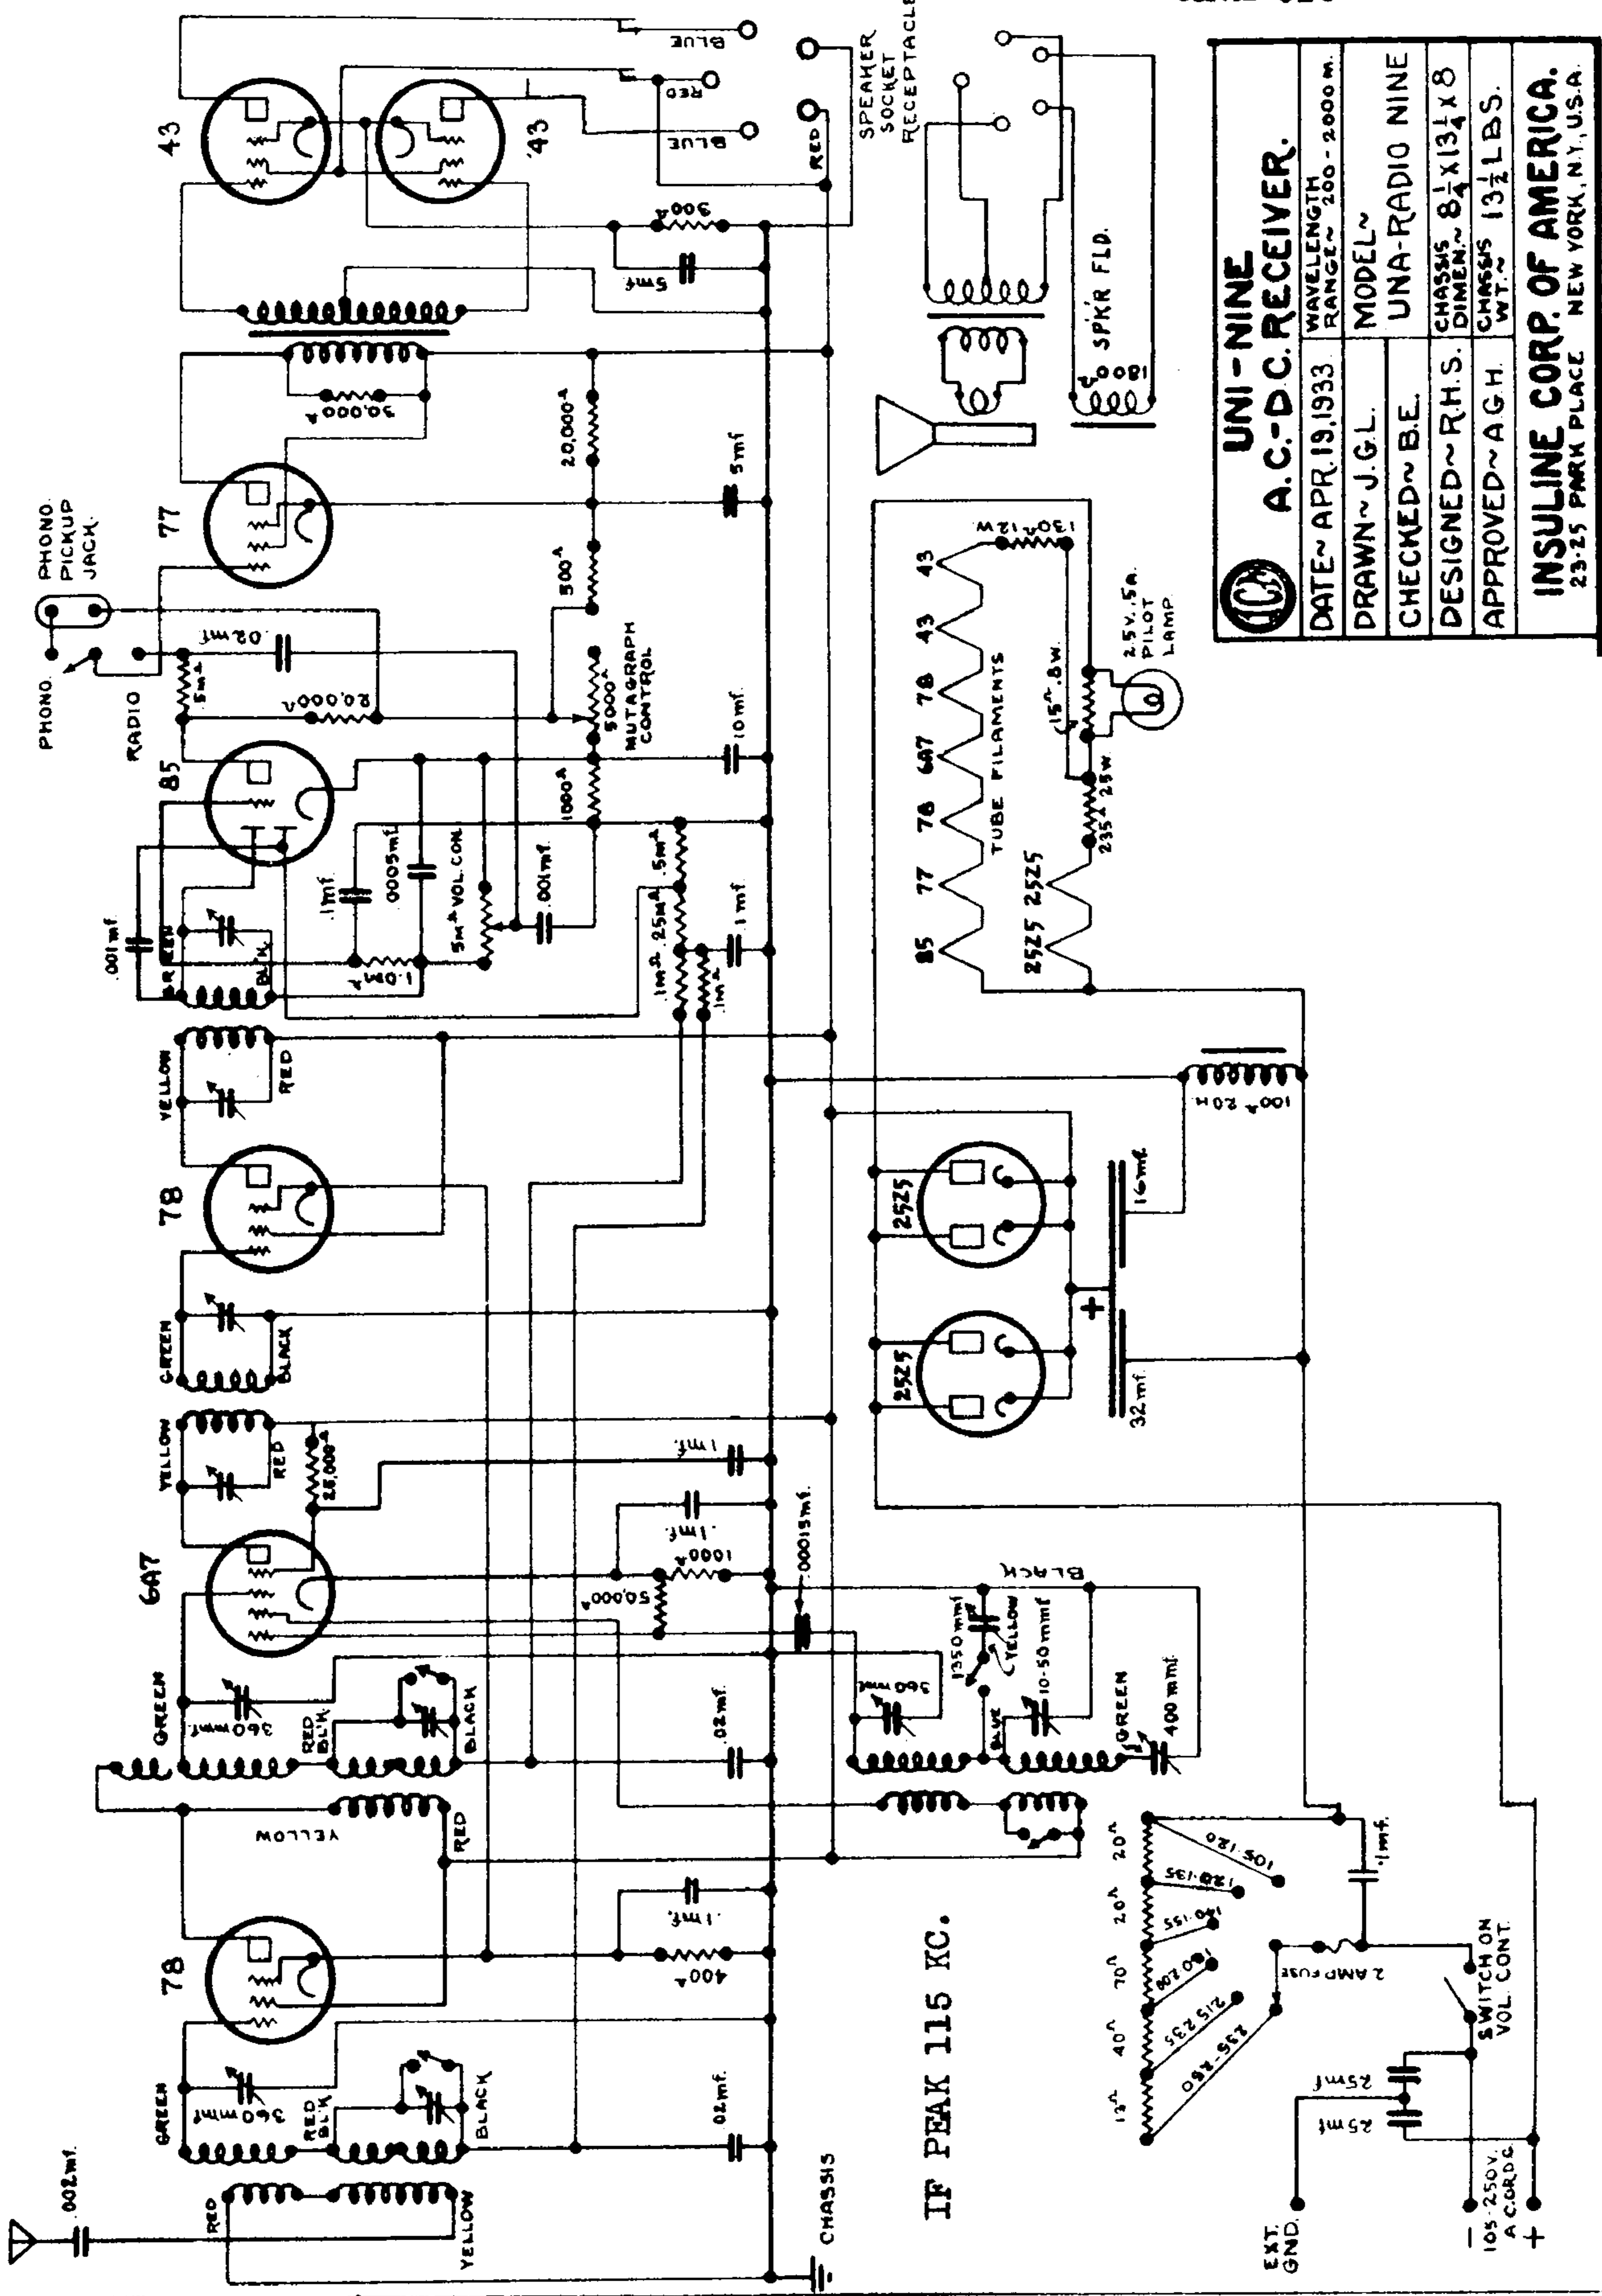

## MODEL "Una-Radio Nine" AC-DC Schematic

<b>UNI-NINE A.C.-D.C. RECEIVER.</b>	
DATE ~ APR. 19, 1933	WAVELENGTH RANGE ~ 200 - 2000 M.
DRAWN ~ J.G.L.	MODEL ~
CHECKED ~ B.E.	UNA-RADIO NINE
DESIGNED ~ R.H.S.	CHASSIS ~ 8 1/4 X 13 1/4 X 8
APPROVED ~ A.G.H.	CHASSIS WT. ~ 13 1/2 LBS.
<b>INSULINE CORP. OF AMERICA.</b> 23-25 PARK PLACE NEW YORK, N.Y., U.S.A.	