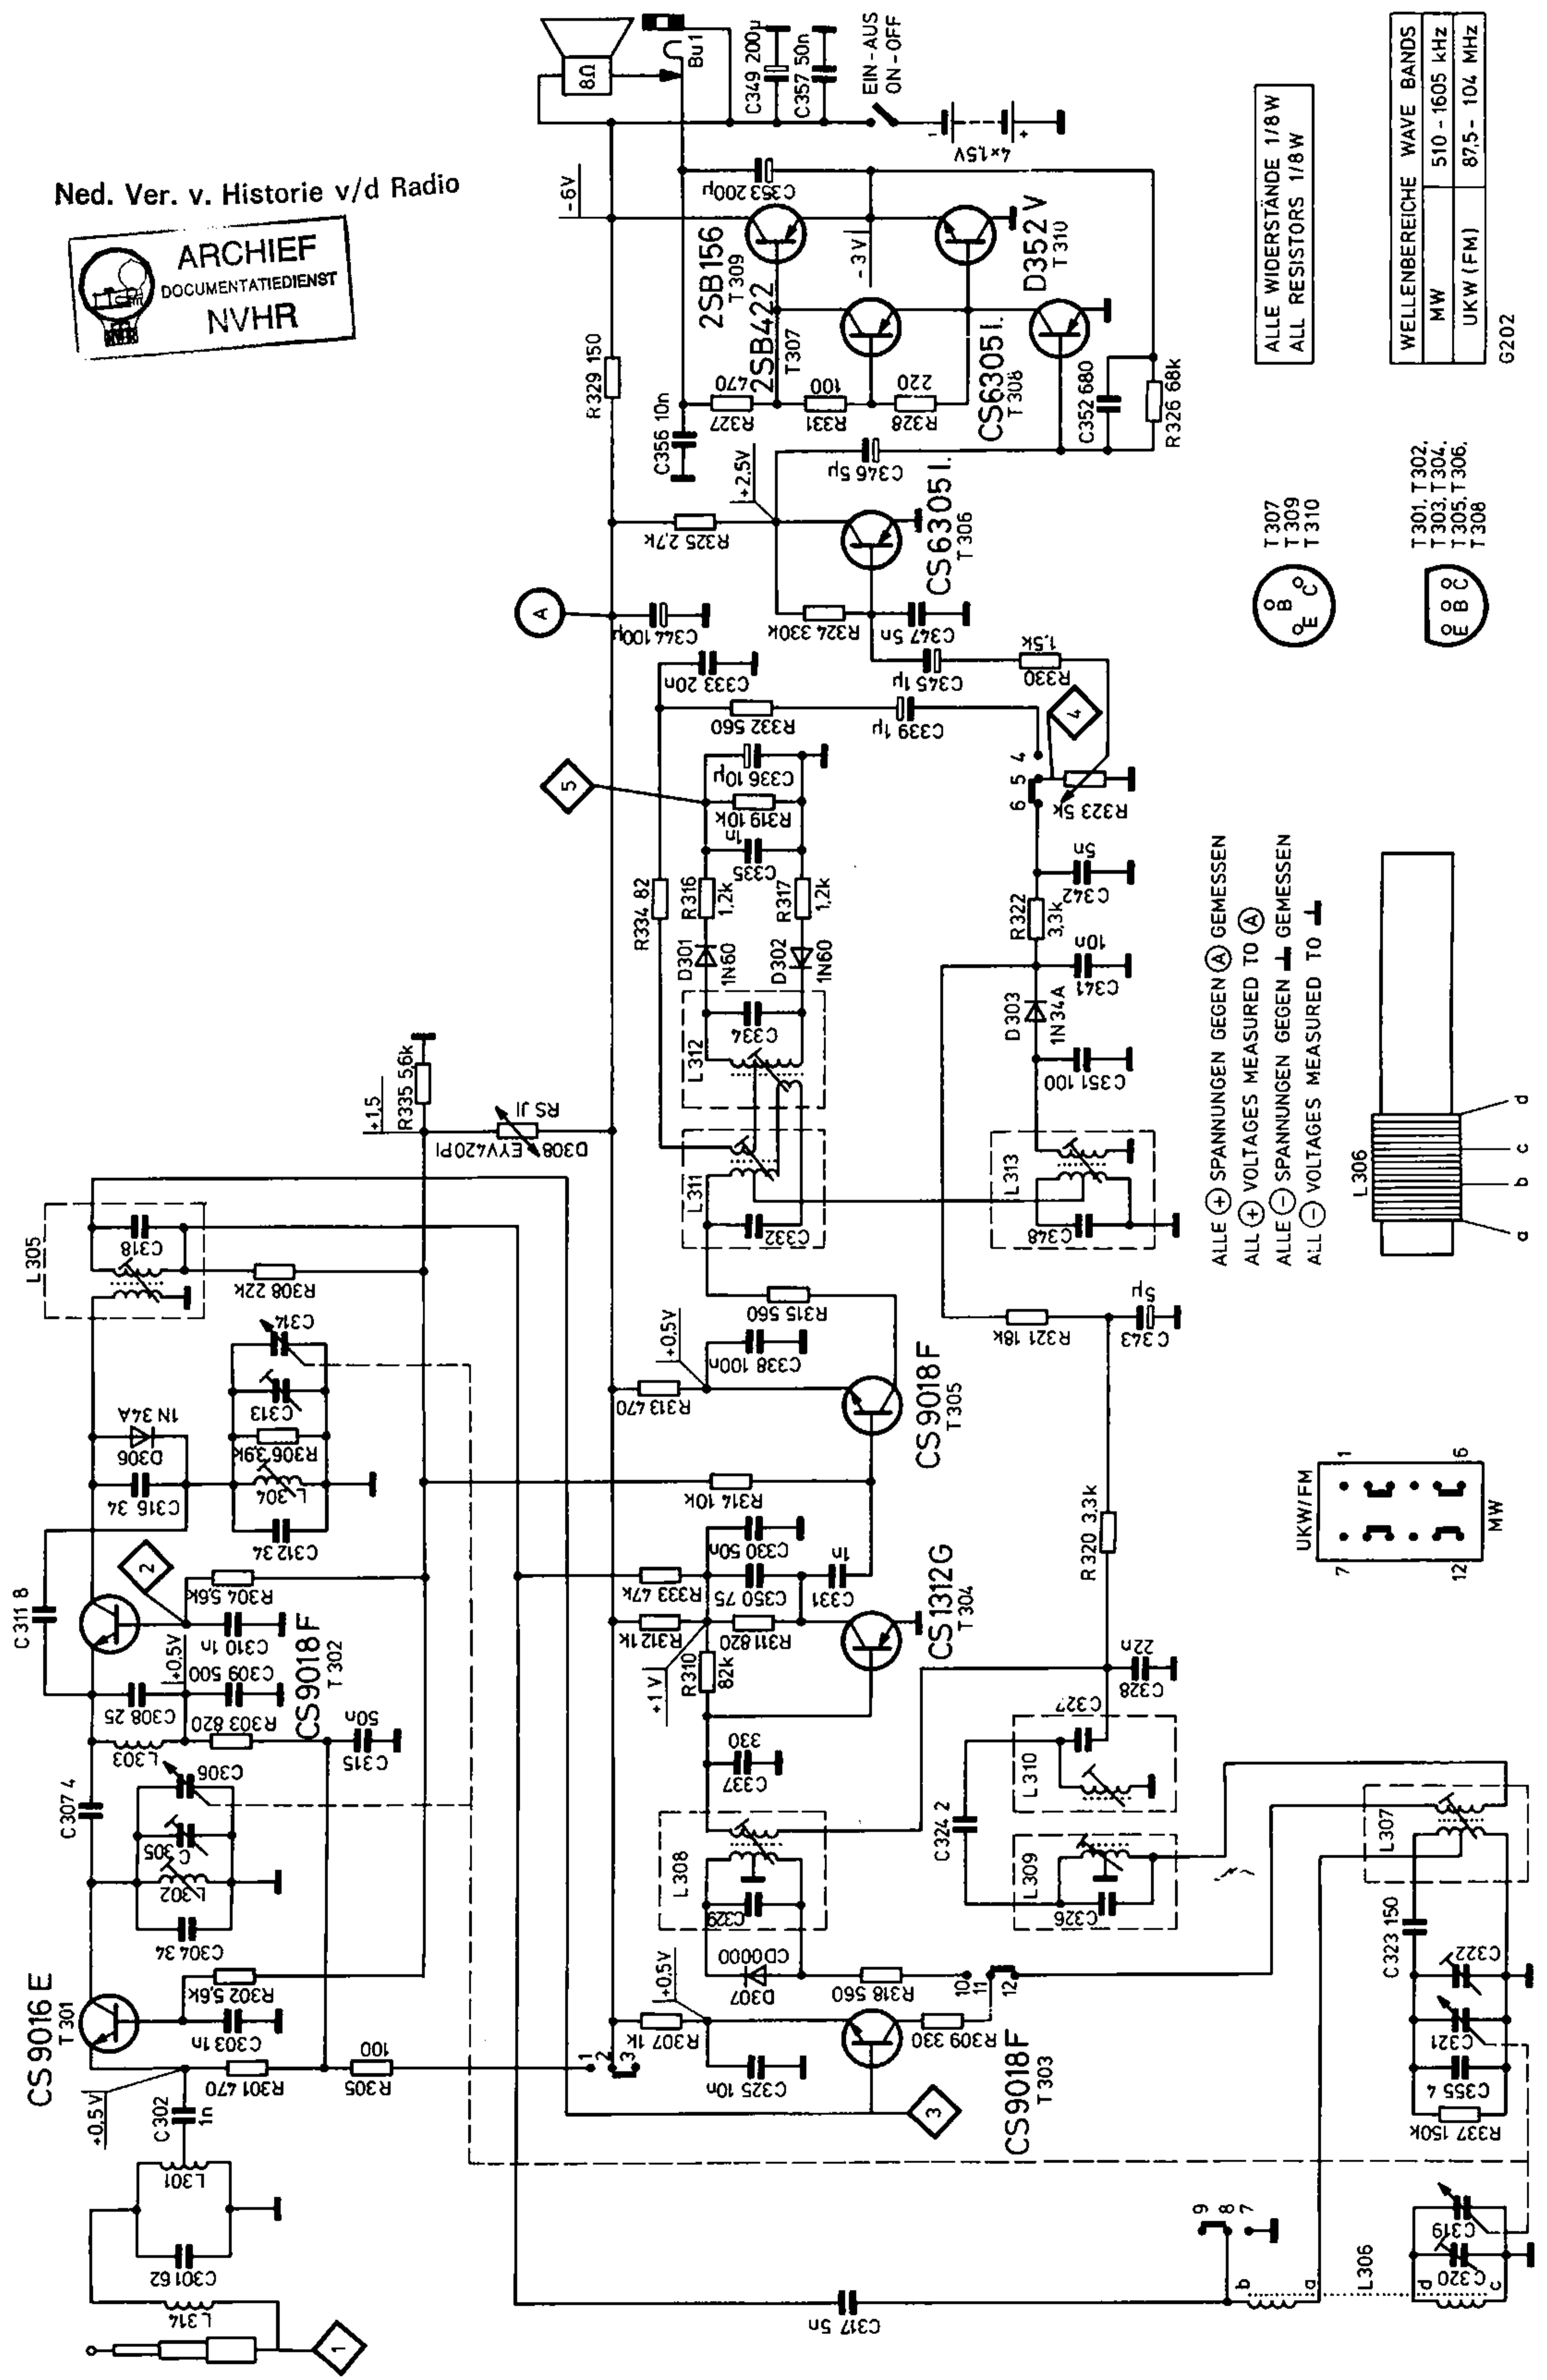

Schaltbild - Circuit Diagram

Ned. Ver. v. Historie v/d Radio

ALLE WIDERSTÄNDE 1/8W  
ALL RESISTORS 1/8W

WELLENBEREICHE	WAVE BANDS
MW	510 - 1605 kHz
UKW (FM)	87.5 - 104 MHz

G202

T301, T302,  
T303, T304,  
T305, T306,  
T308

ALLE + SPANNUNGEN GEGEN (A) GEMESSEN  
ALL + VOLTAGES MEASURED TO (A)  
ALLE - SPANNUNGEN GEGEN + GEMESSEN  
ALL - VOLTAGES MEASURED TO +