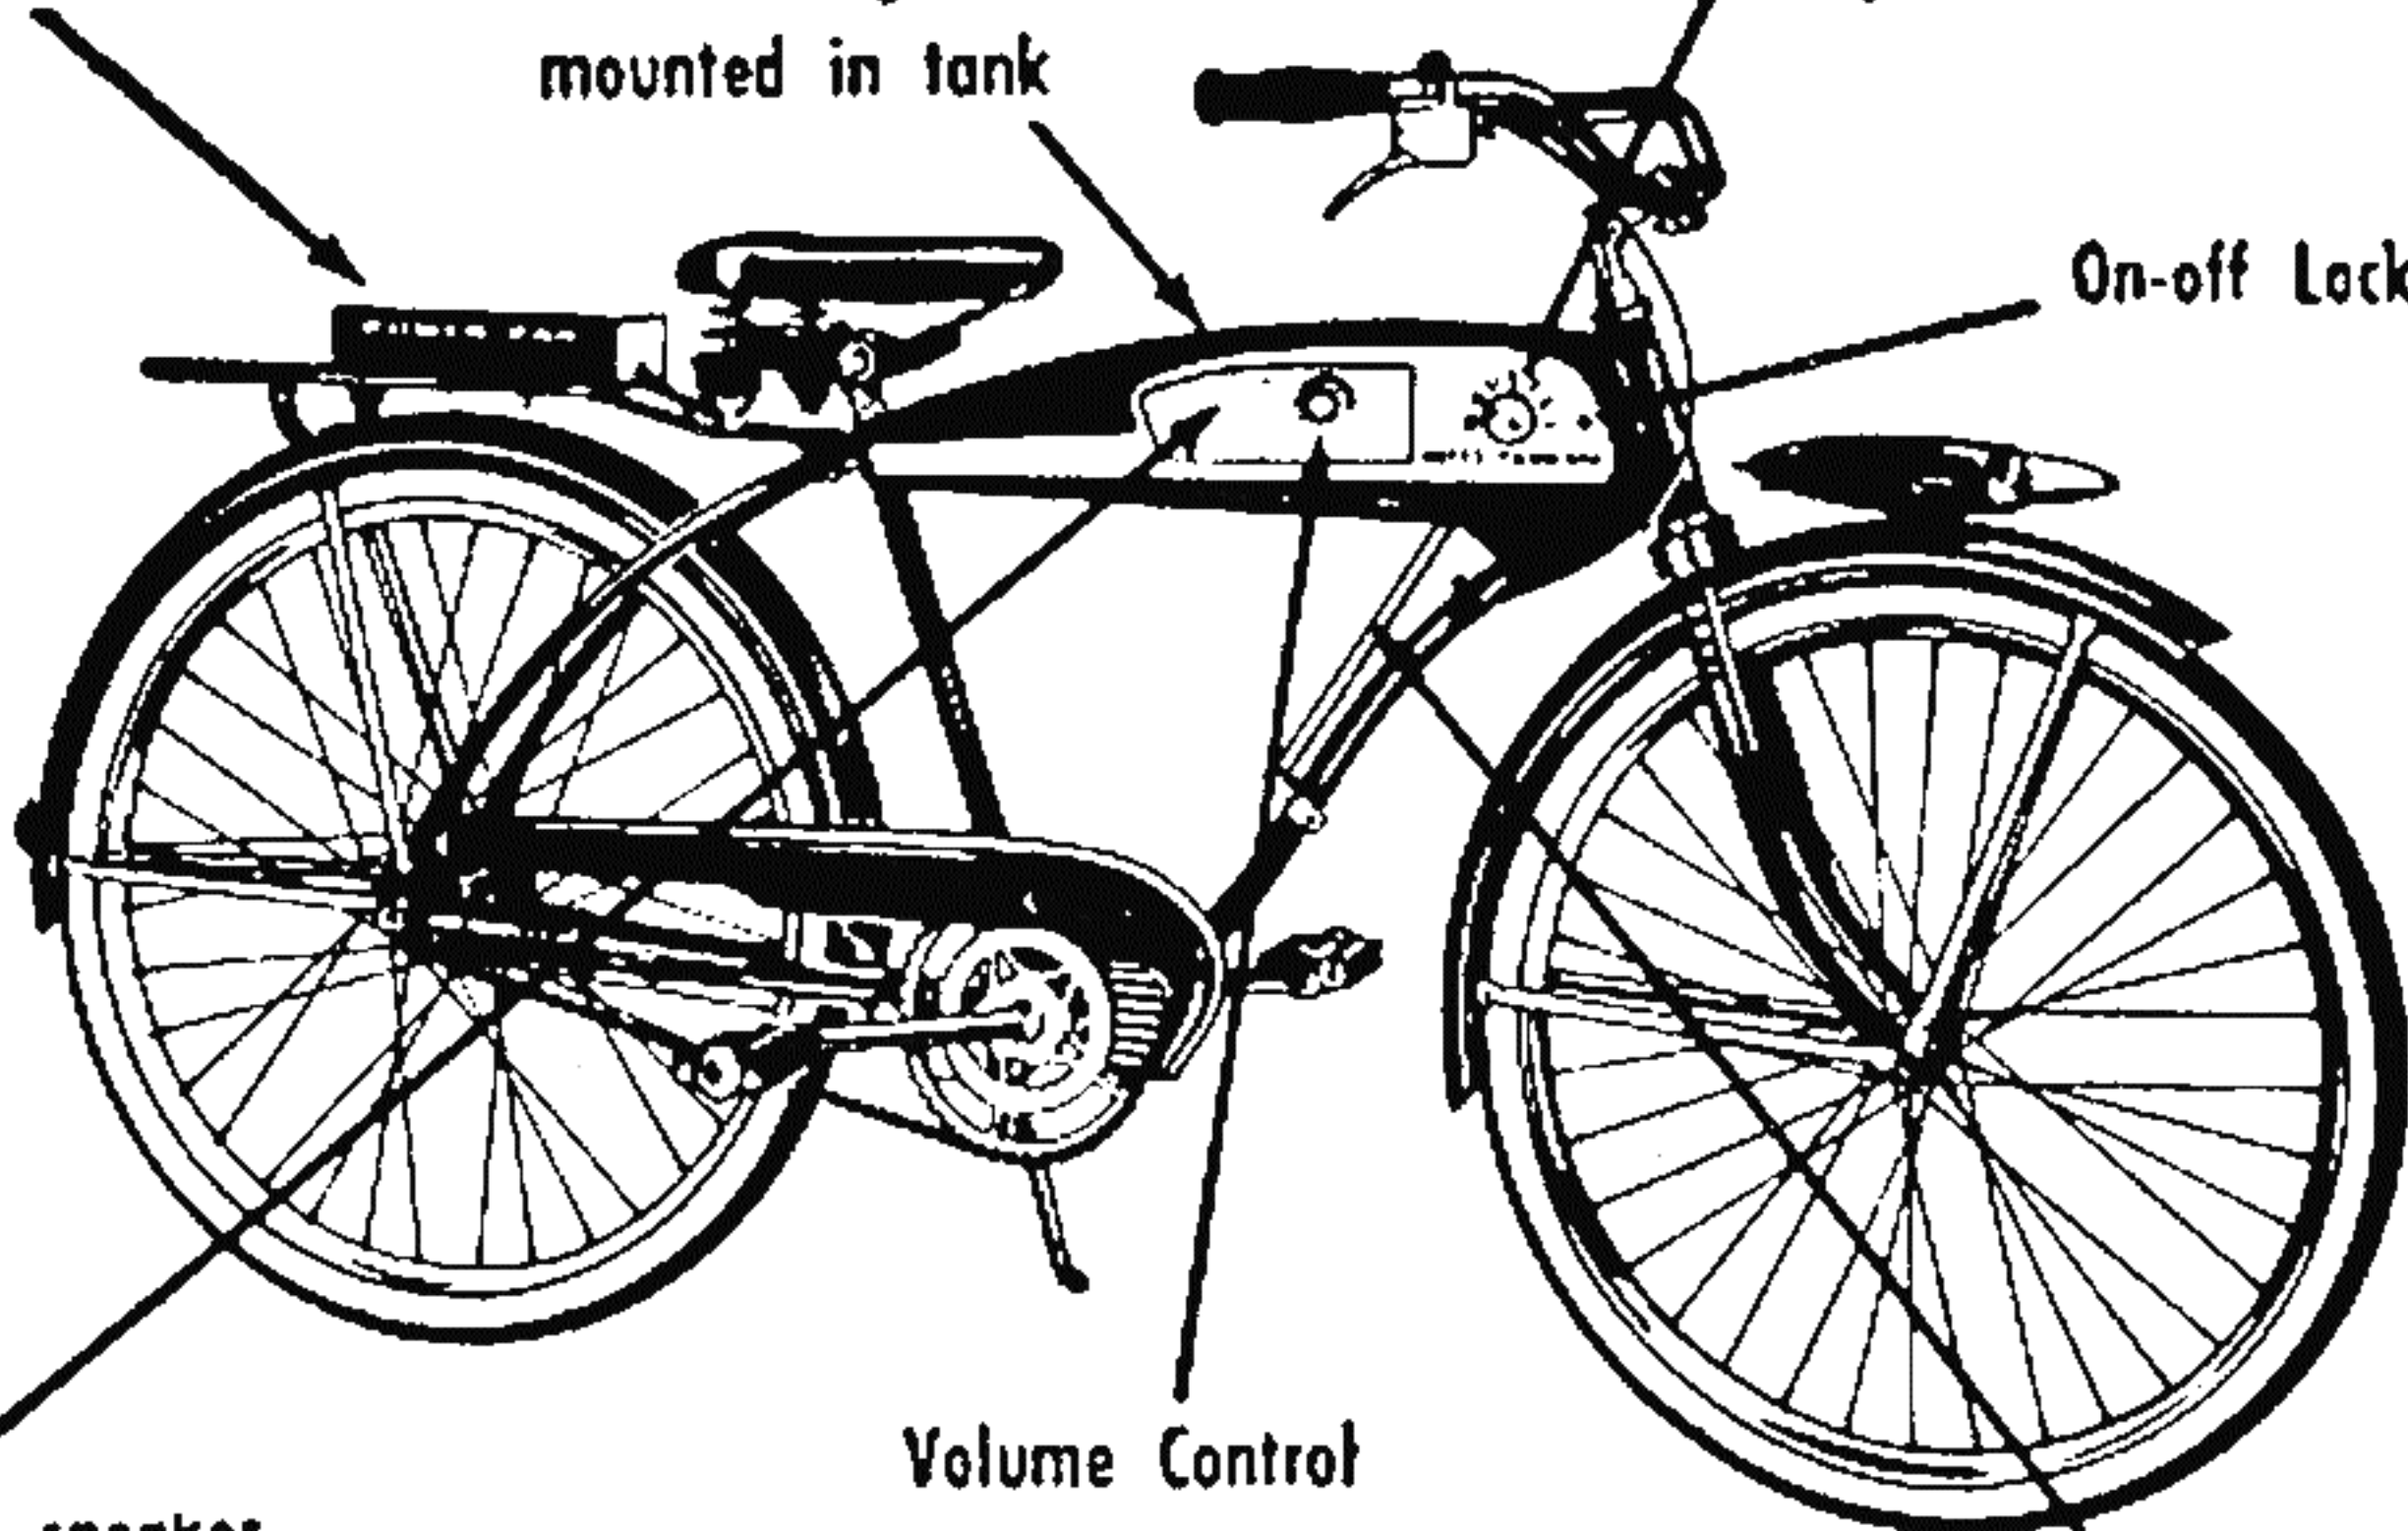

Triple life
A & B batteries

Exclusive design radio
mounted in tank

Selective tuner gets stations
up to 100 miles or more

On-off Lock Switch

Clear-tone speaker
concealed in tank

Volume Control

Loop-stick antenna