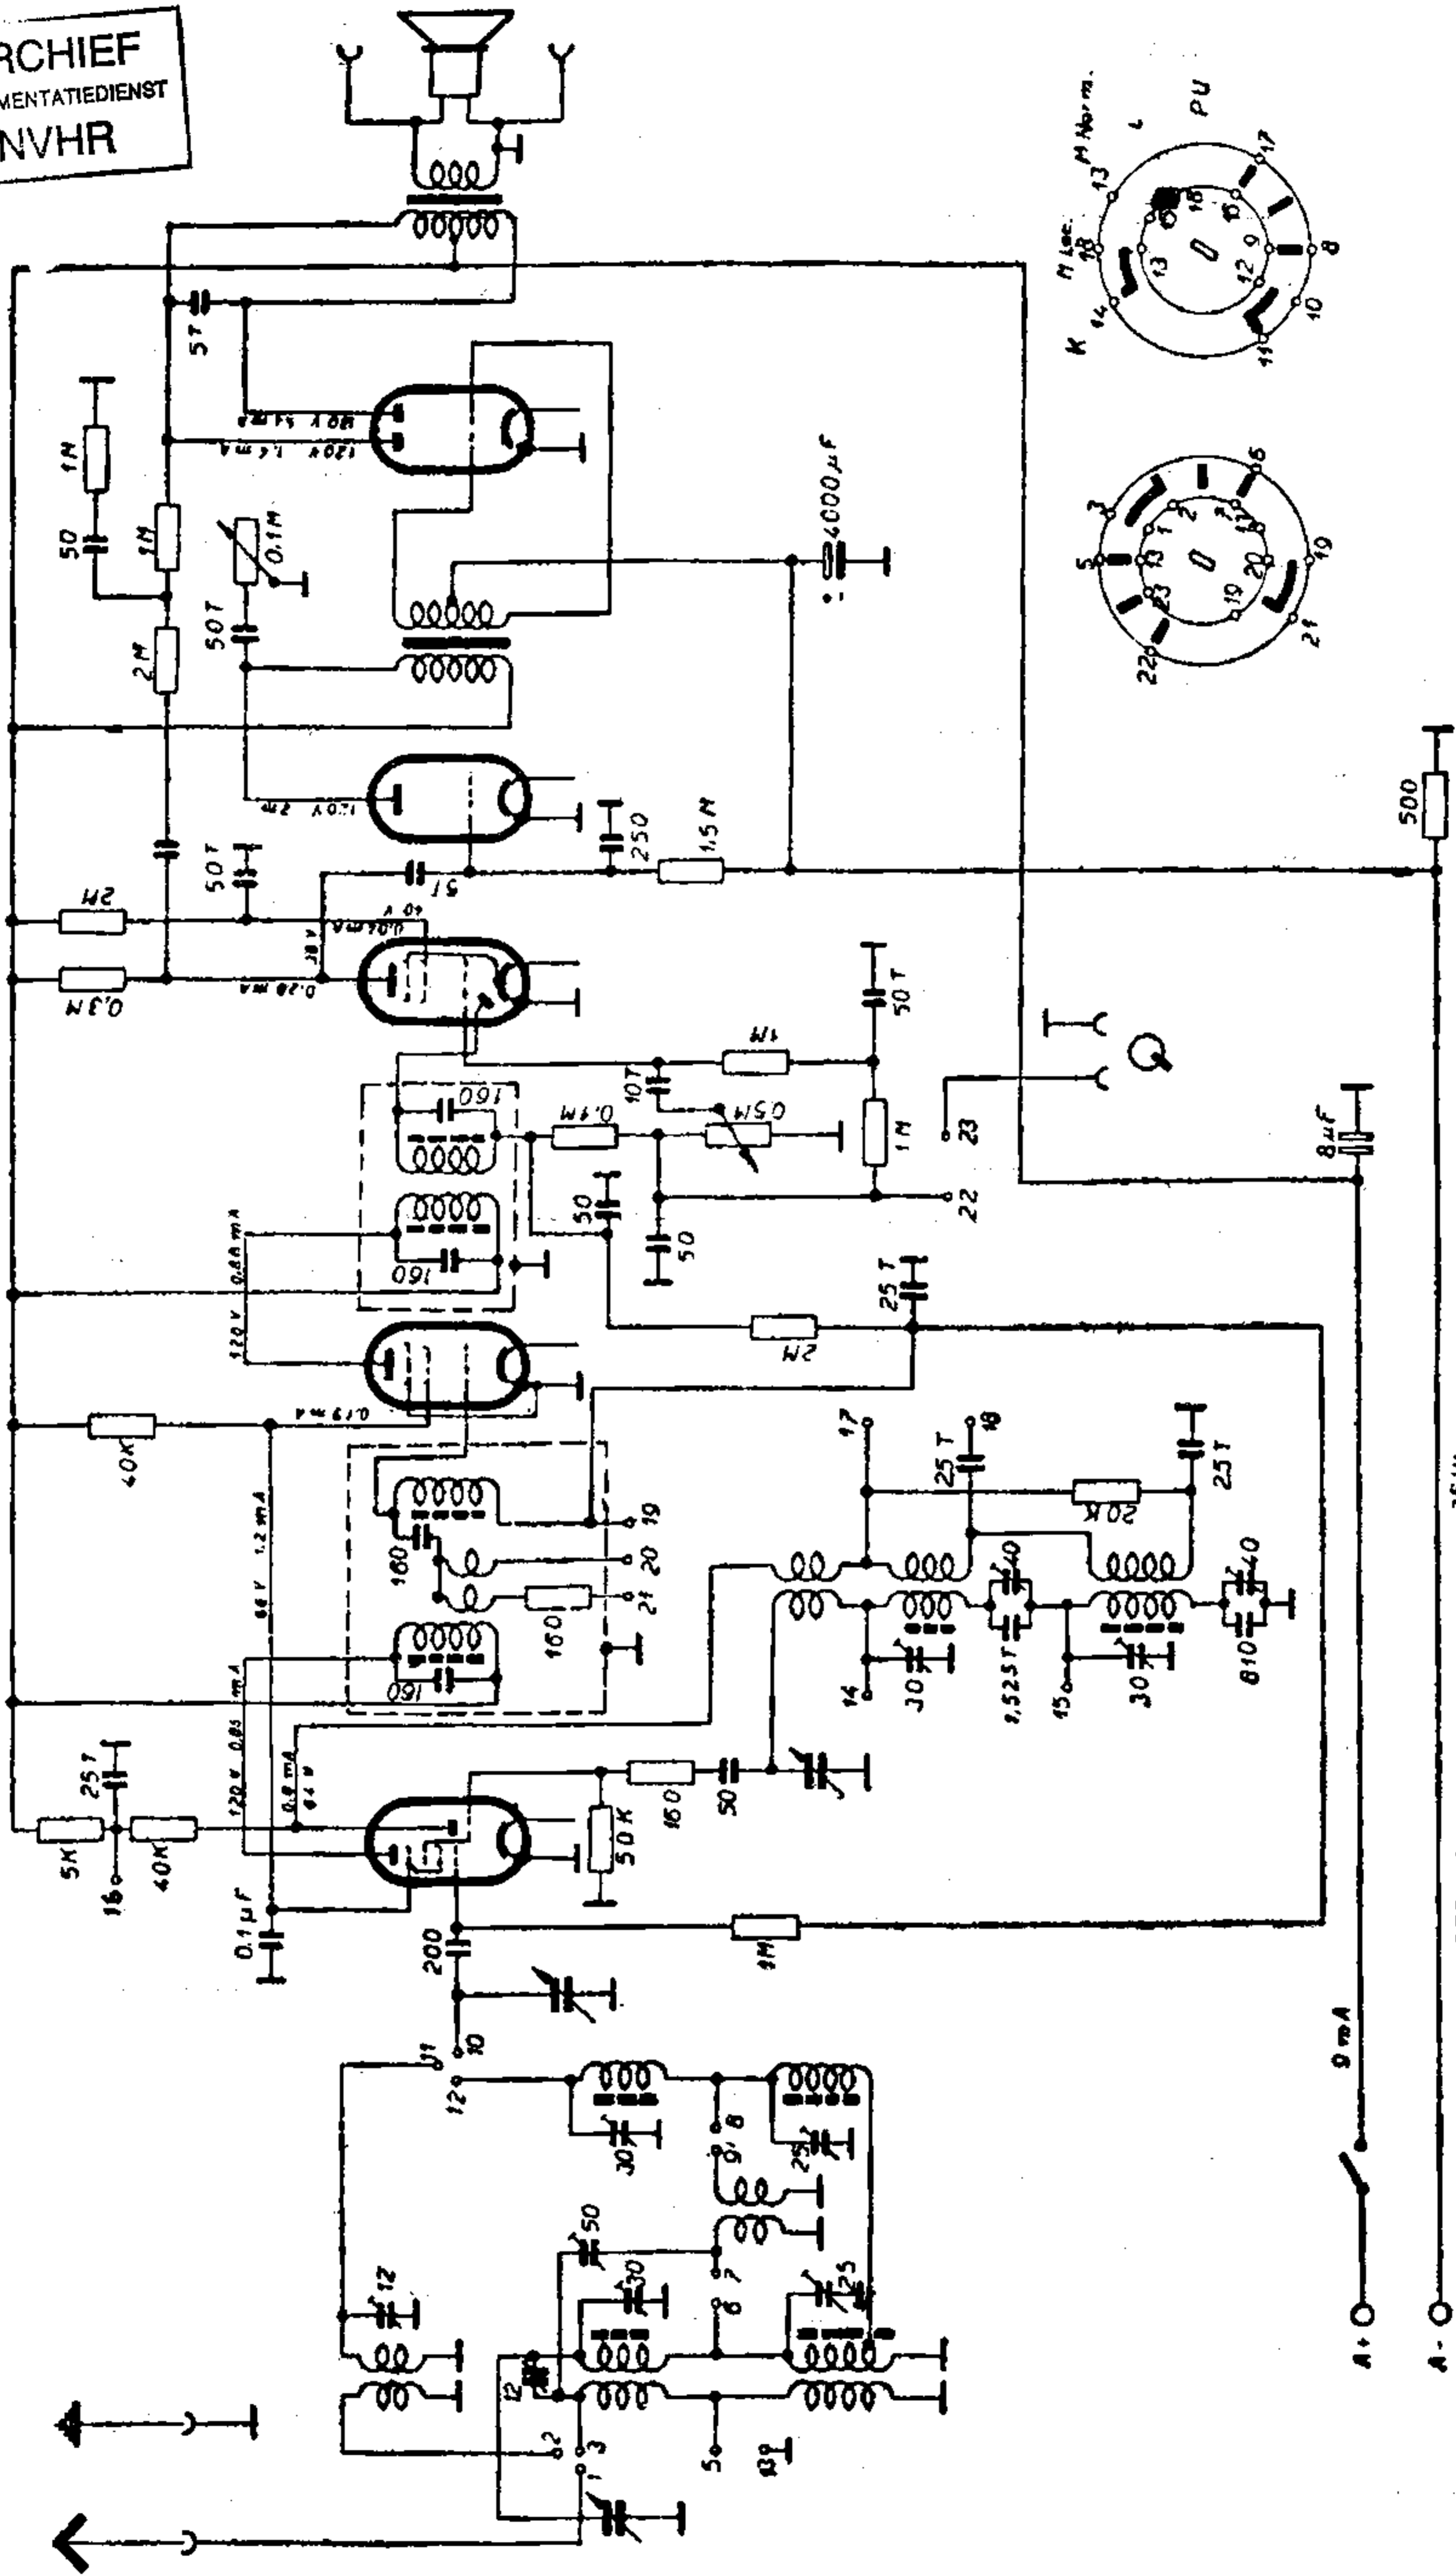

DDD 11

DAF 11 DC 11

DF 11

DCH 11

Hornby W257B

MF = 125kHz