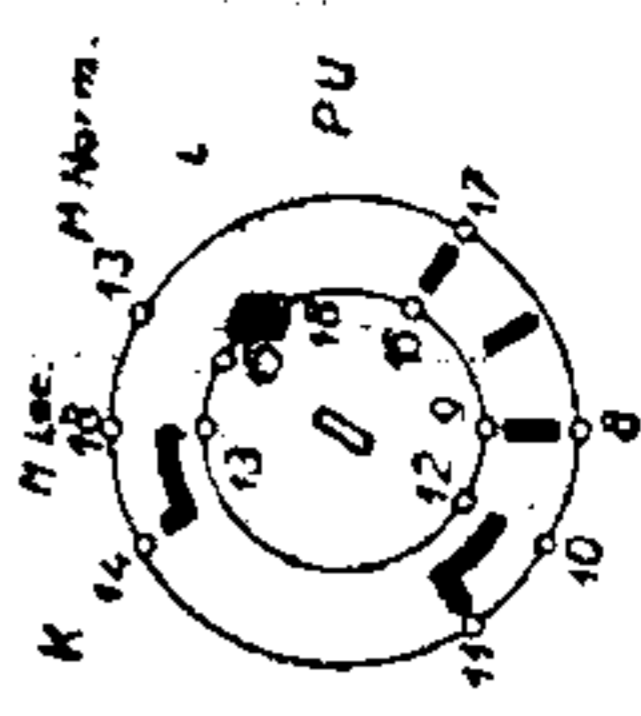

DDD 11

DAF 11 DC 11

DF 11

DCH 11

Hornby W257B

MF = 125kHz