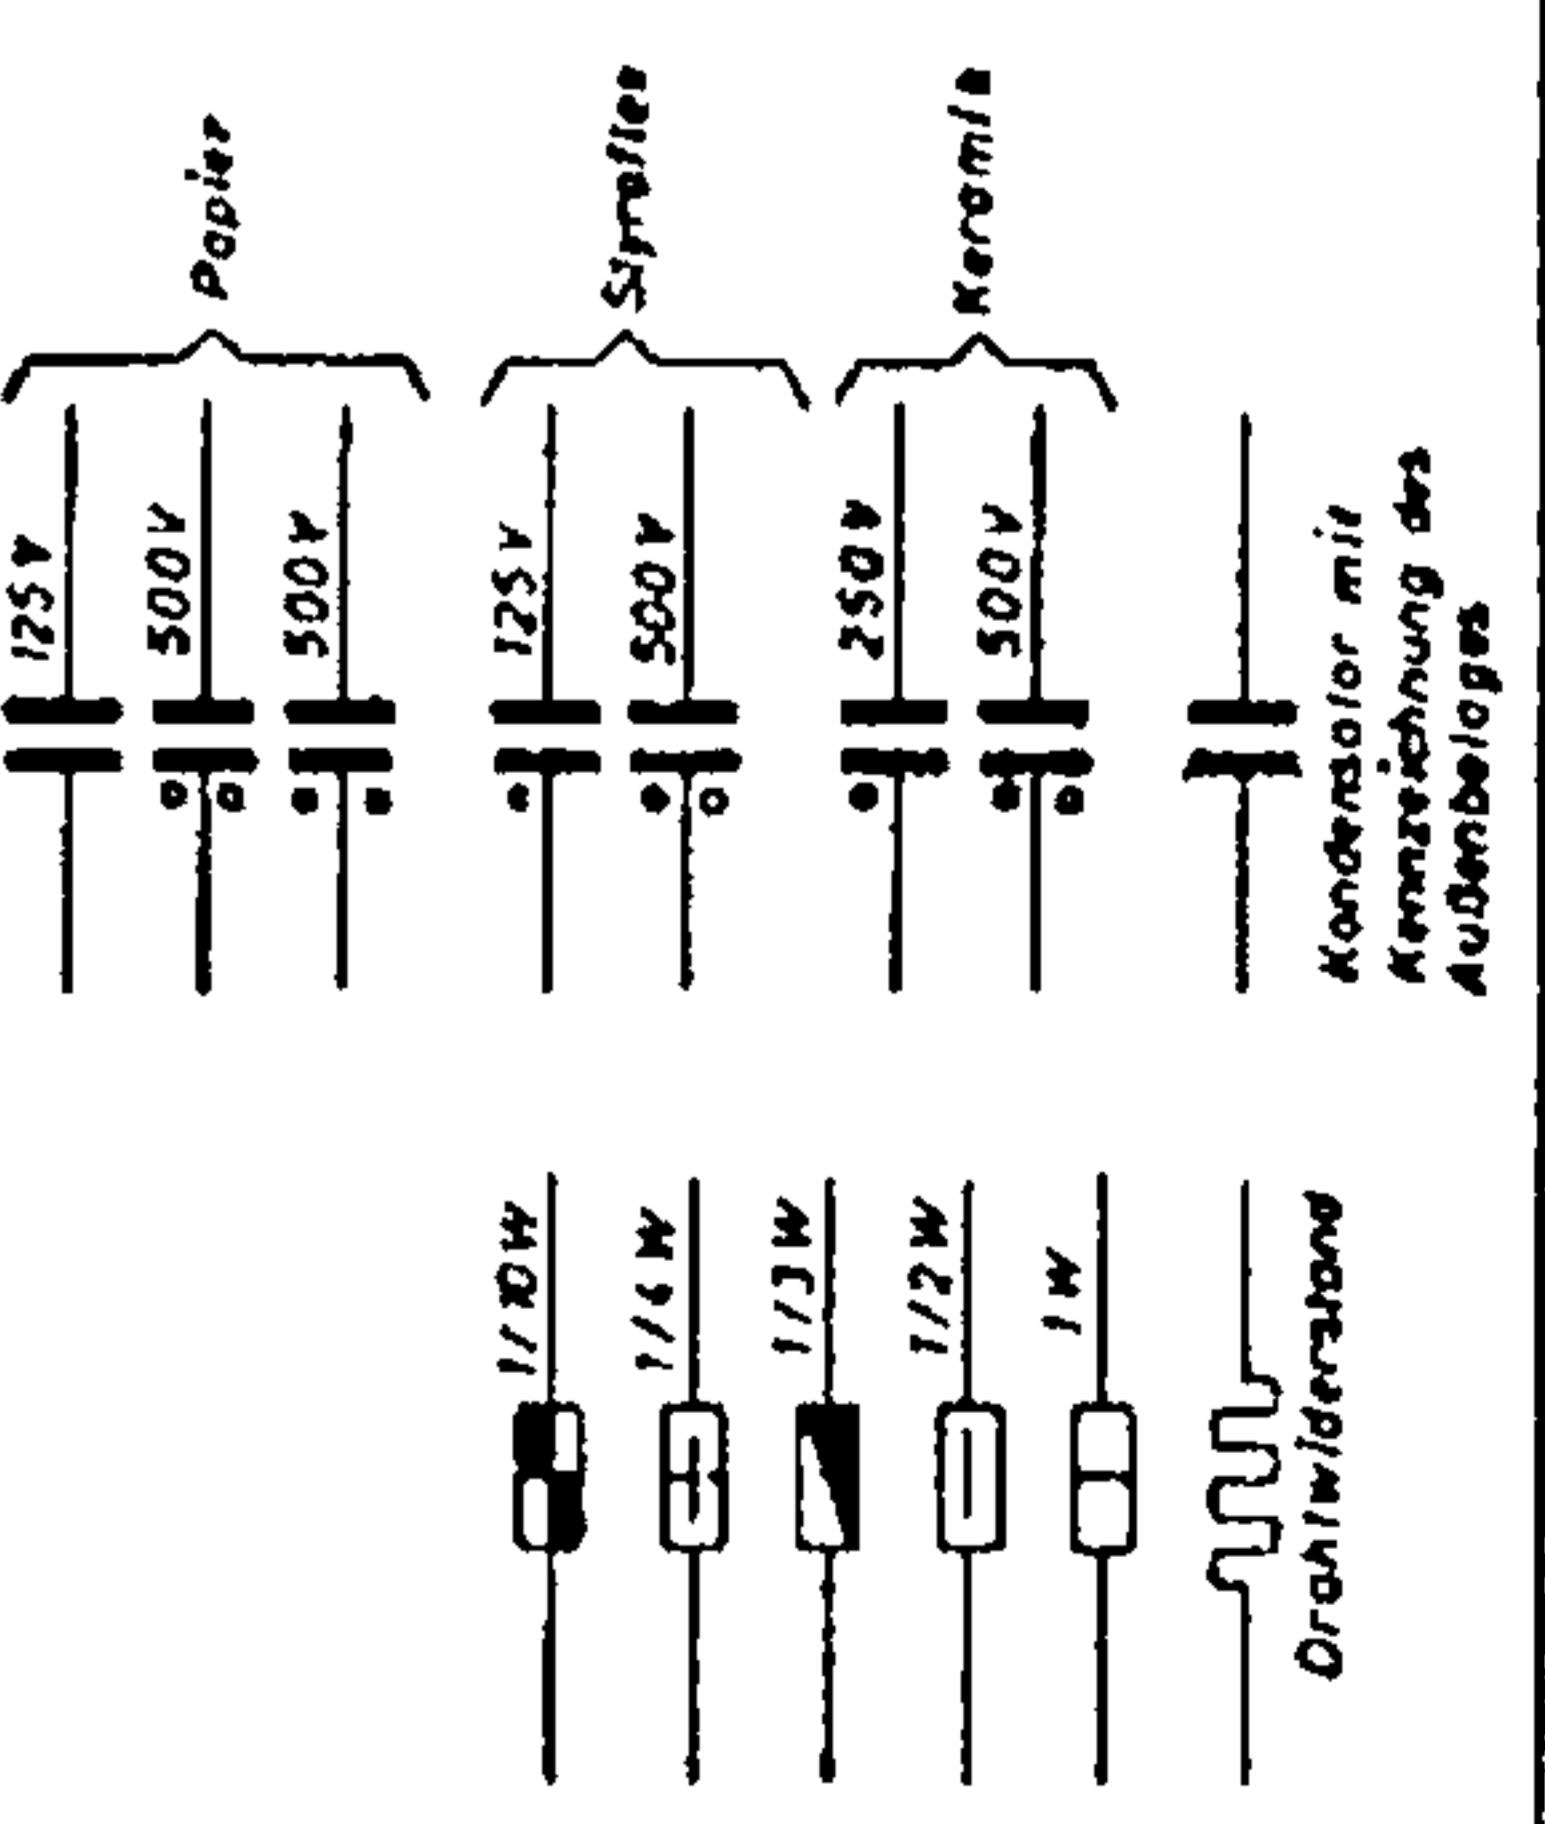

# Schaltplan für 5060

Ned. Ver. v. Historie v/d Radio

2, 3, 4, 5, 6, 7, 8, 9, 10, 11, 12, 13, 14, 15, 16, 17, 18, 19, 20, 21, 22, 23, 24, 25, 26, 27, 28, 29, 30, 31, 32, 33, 34, 35, 36, 37, 38, 39, 40, 41, 42, 43, 44, 45, 46, 47, 48, 49, 50, 51, 52, 53, 54, 55, 56, 57, 58, 59, 60, 61, 62, 63, 64, 65, 66, 67, 68, 69, 70, 71, 72, 73, 74, 75, 76, 77, 78, 79, 80, 81, 82, 83, 84, 85, 86, 87, 88, 89, 90, 91, 92, 93, 94, 95, 96, 97, 98, 99, 100