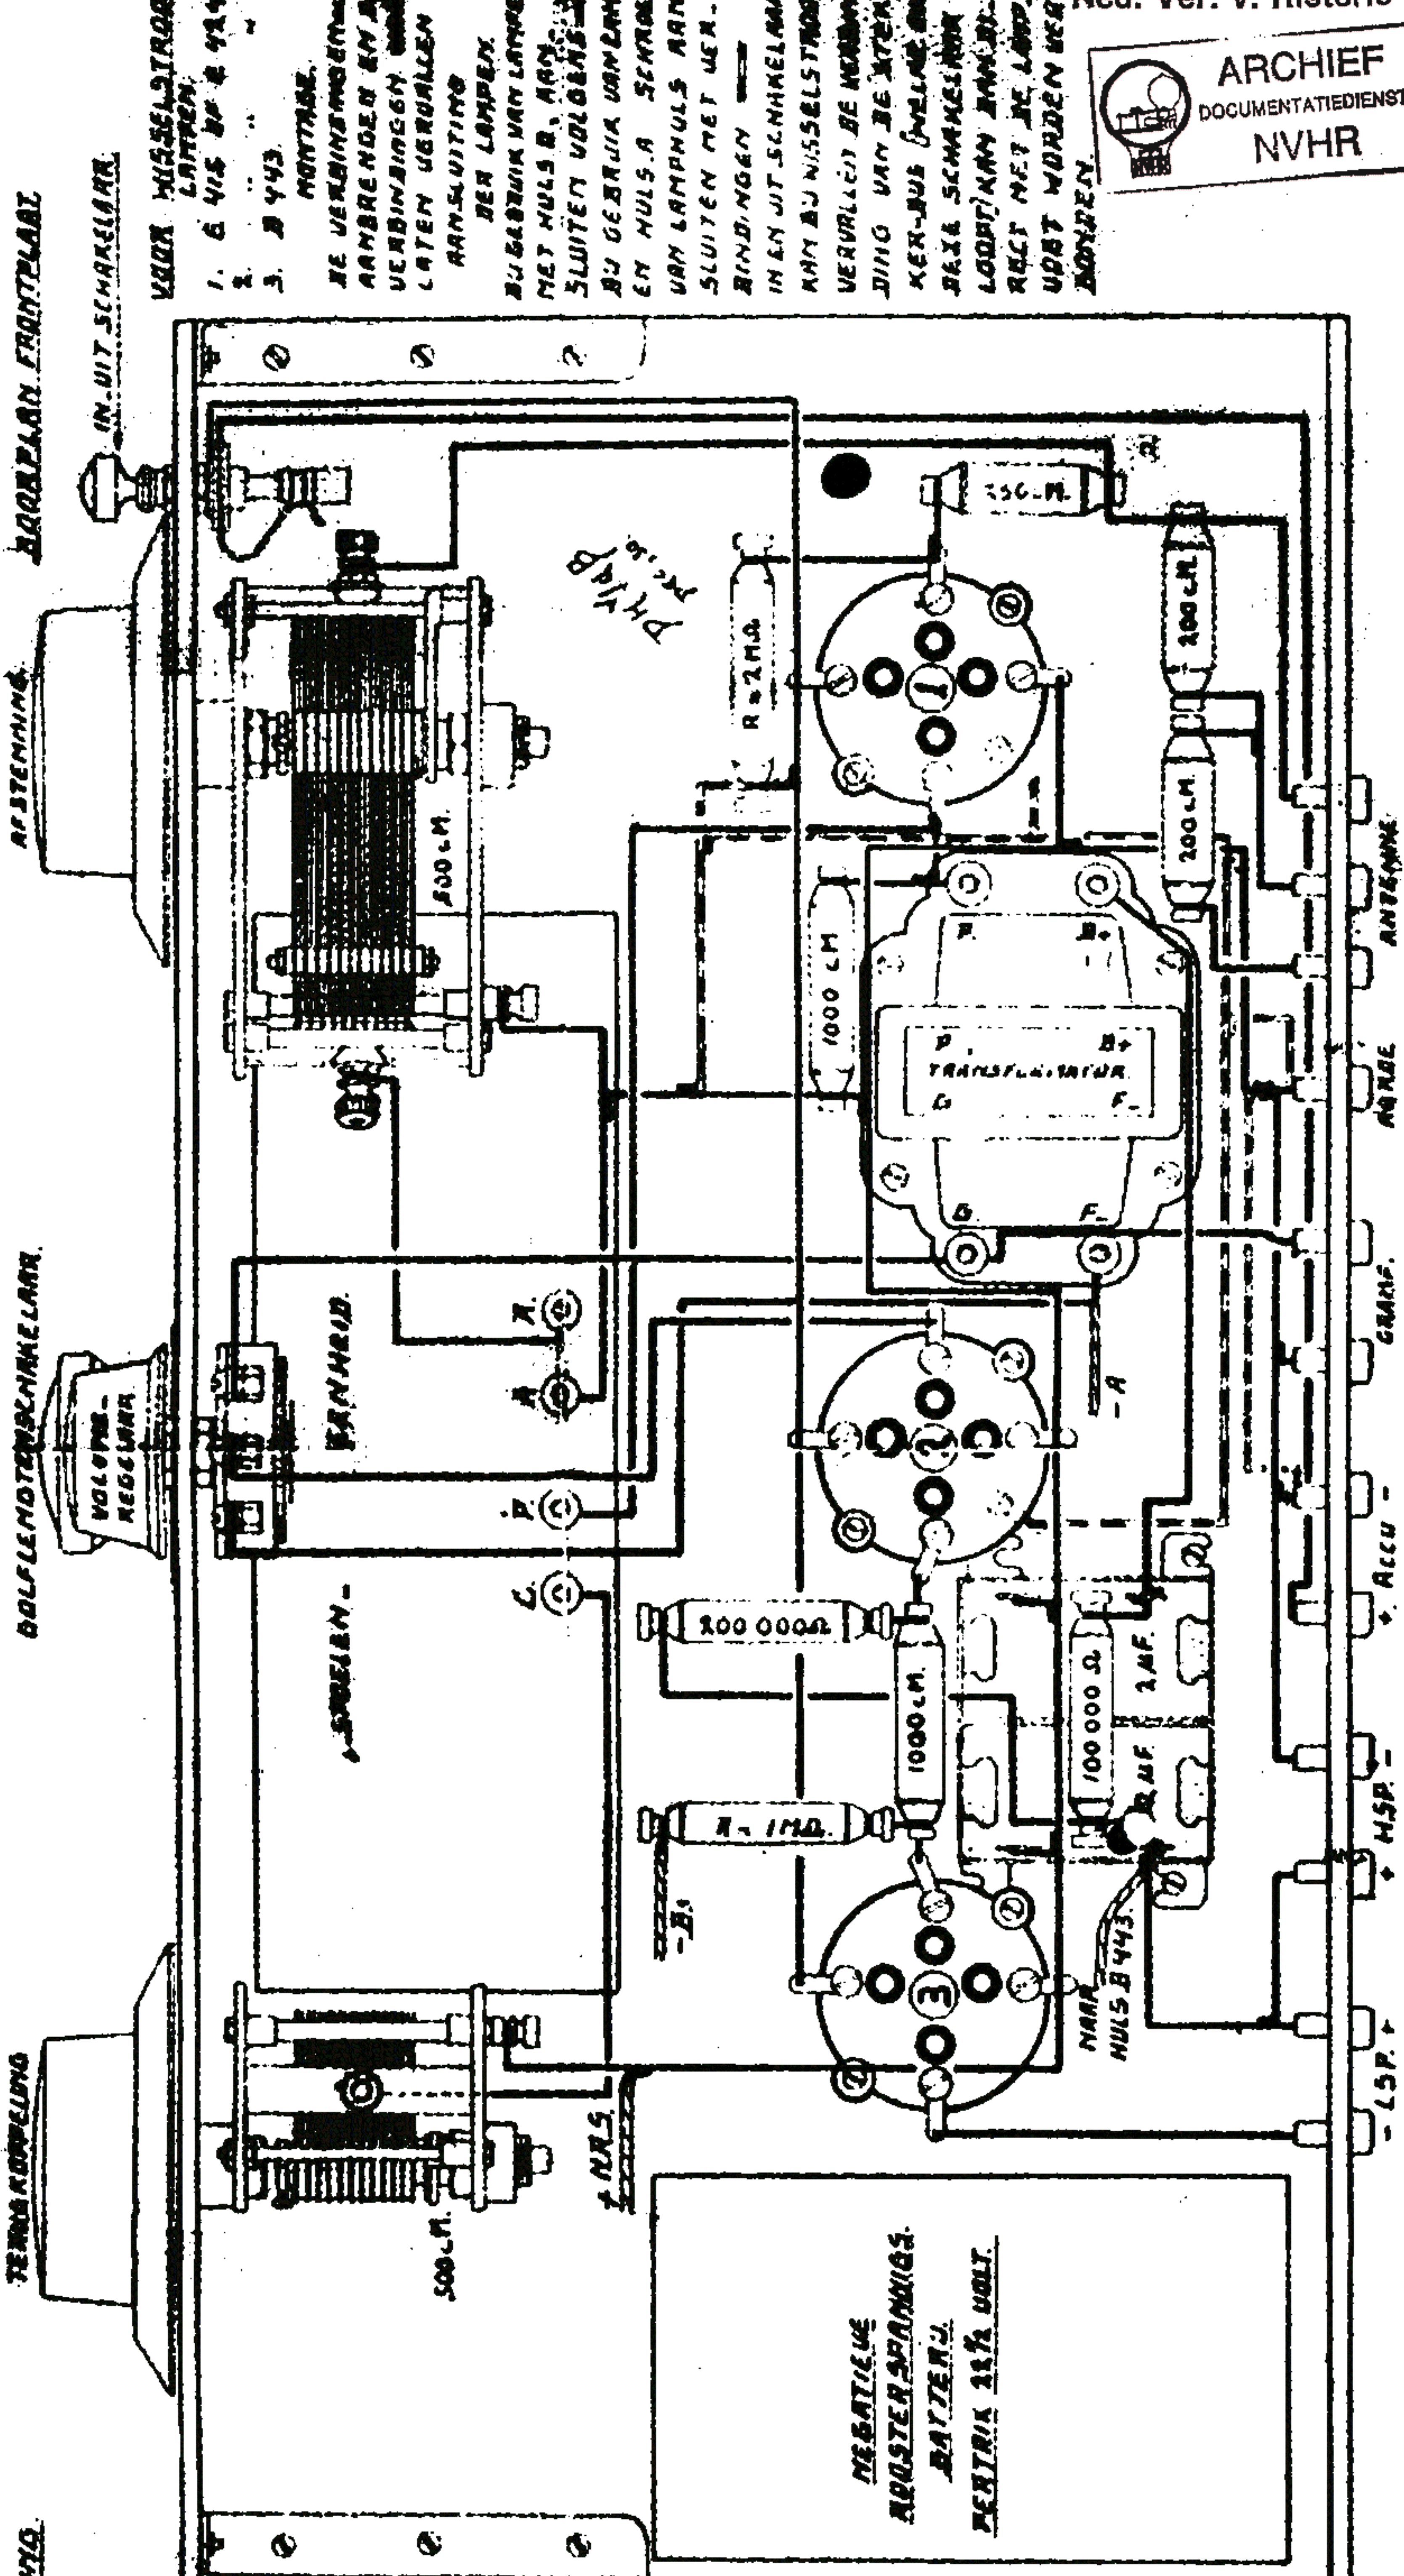

F.R.I.-RADIO.
JOHN-BEENEN.
-GOARREDOUK.

- 1. 6 V 45. 2. 2500.
- 3. 2500.
- 4. 2500.
- 5. 2500.
- 6. 2500.
- 7. 2500.
- 8. 2500.
- 9. 2500.
- 10. 2500.
- 11. 2500.
- 12. 2500.
- 13. 2500.
- 14. 2500.
- 15. 2500.

RECEIVED
 1919-11-17
 1919-11-17
 1919-11-17
 1919-11-17

DE WATERSCHRAFF VAN NEDERLAND

RECEIVED

RECEIVED

RECEIVED