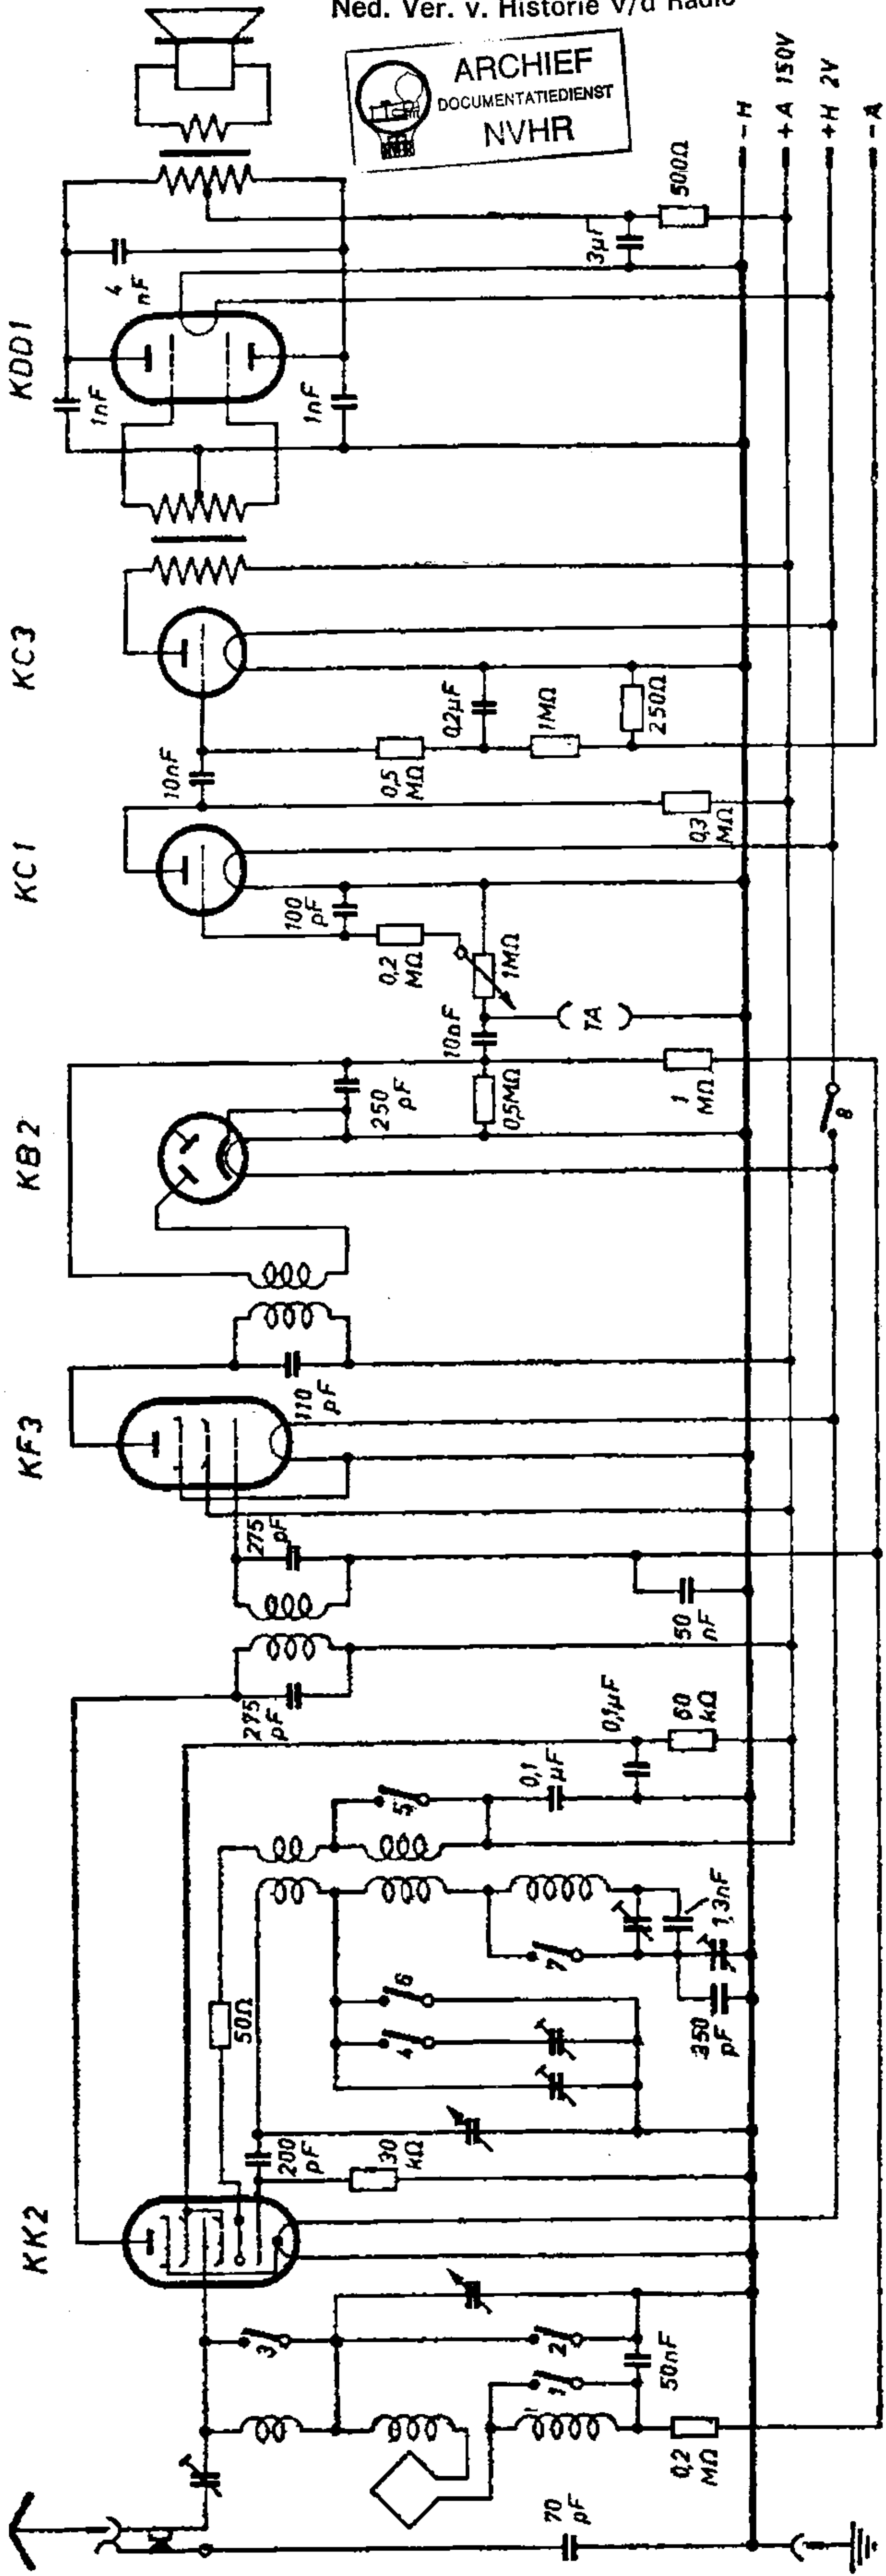

Braun BSK 36

Ned. Ver. v. Historie v/d Radio

Schalter	1	2	3	4	5	6	7	8
Kurz		X			X	X	X	X
Mittel	X			X	X	X	X	X
Lang			X	X	X	X	X	X
TA								X

ZF = 488 kHz