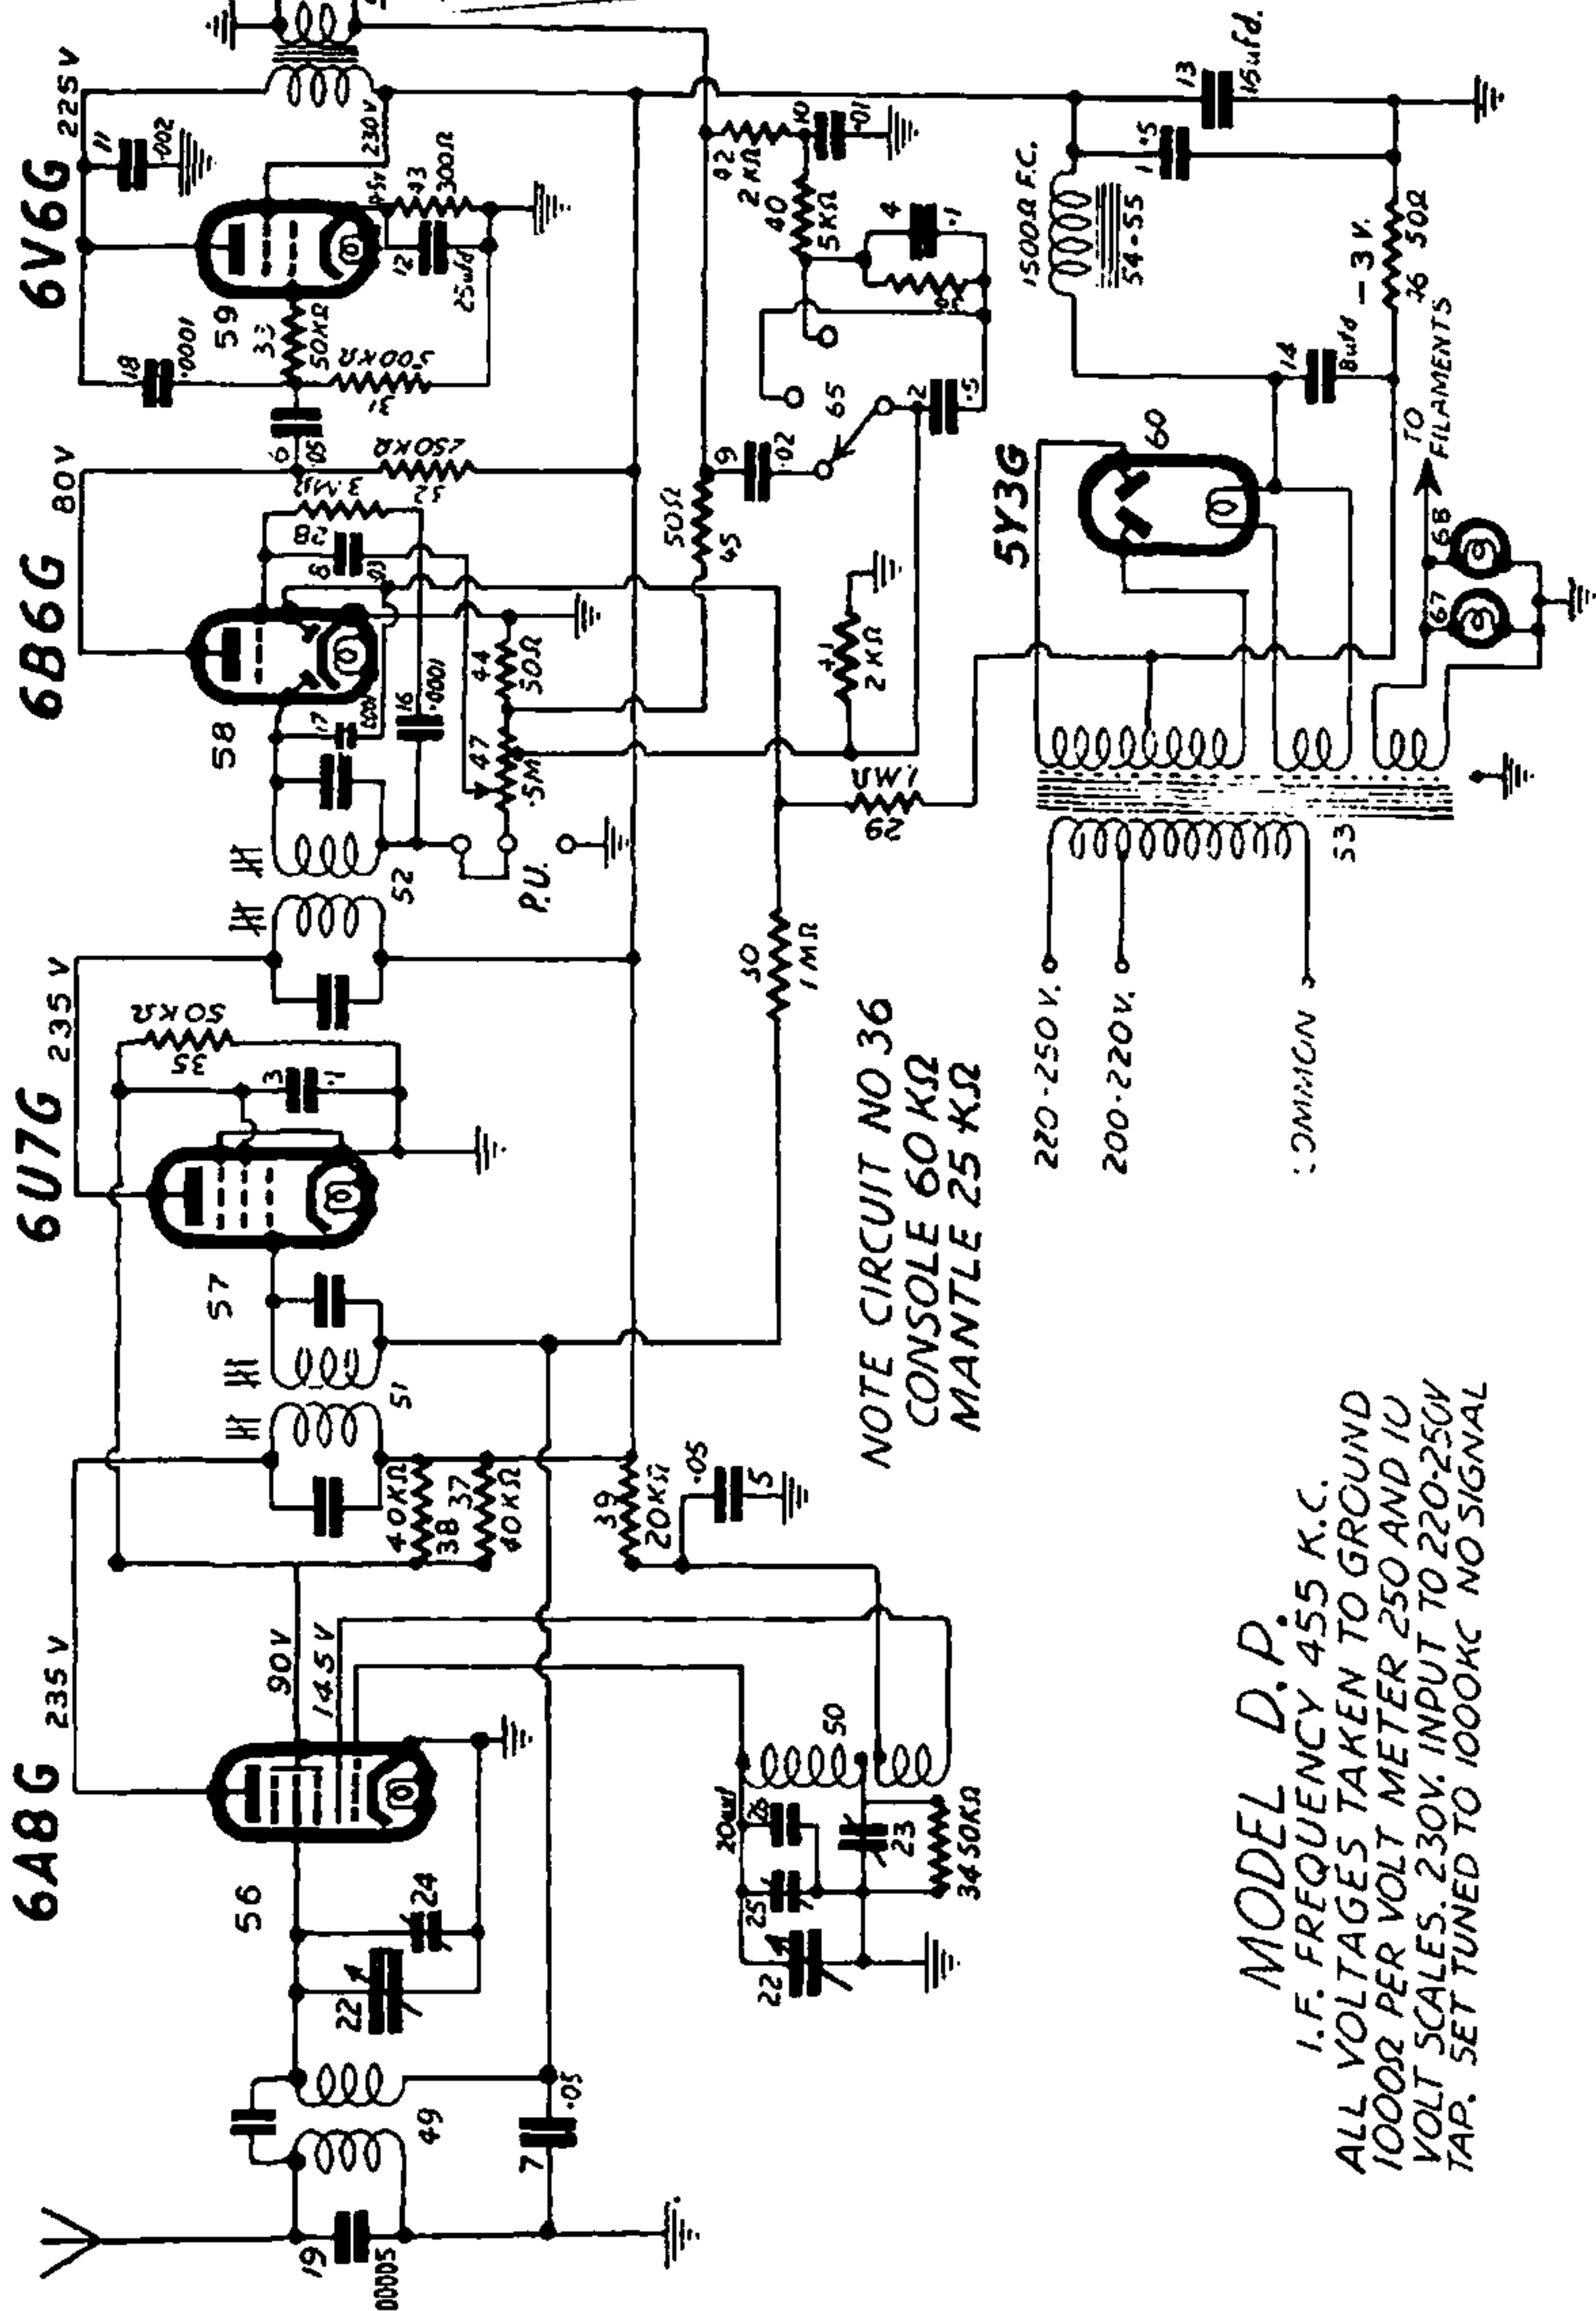

Met dank aan John Koster

NOTE CIRCUIT NO 36
CONSOLE 60 K Ω
MANTLE 25 K Ω

MODEL D.P.
I.F. FREQUENCY 455 K.C.
ALL VOLTAGES TAKEN TO GROUND
1000 Ω PER VOLT METER 250 AND 10
VOLT SCALES. 230V. INPUT TO 220-250V
TAP. SET TUNED TO 1000KC NO SIGNAL