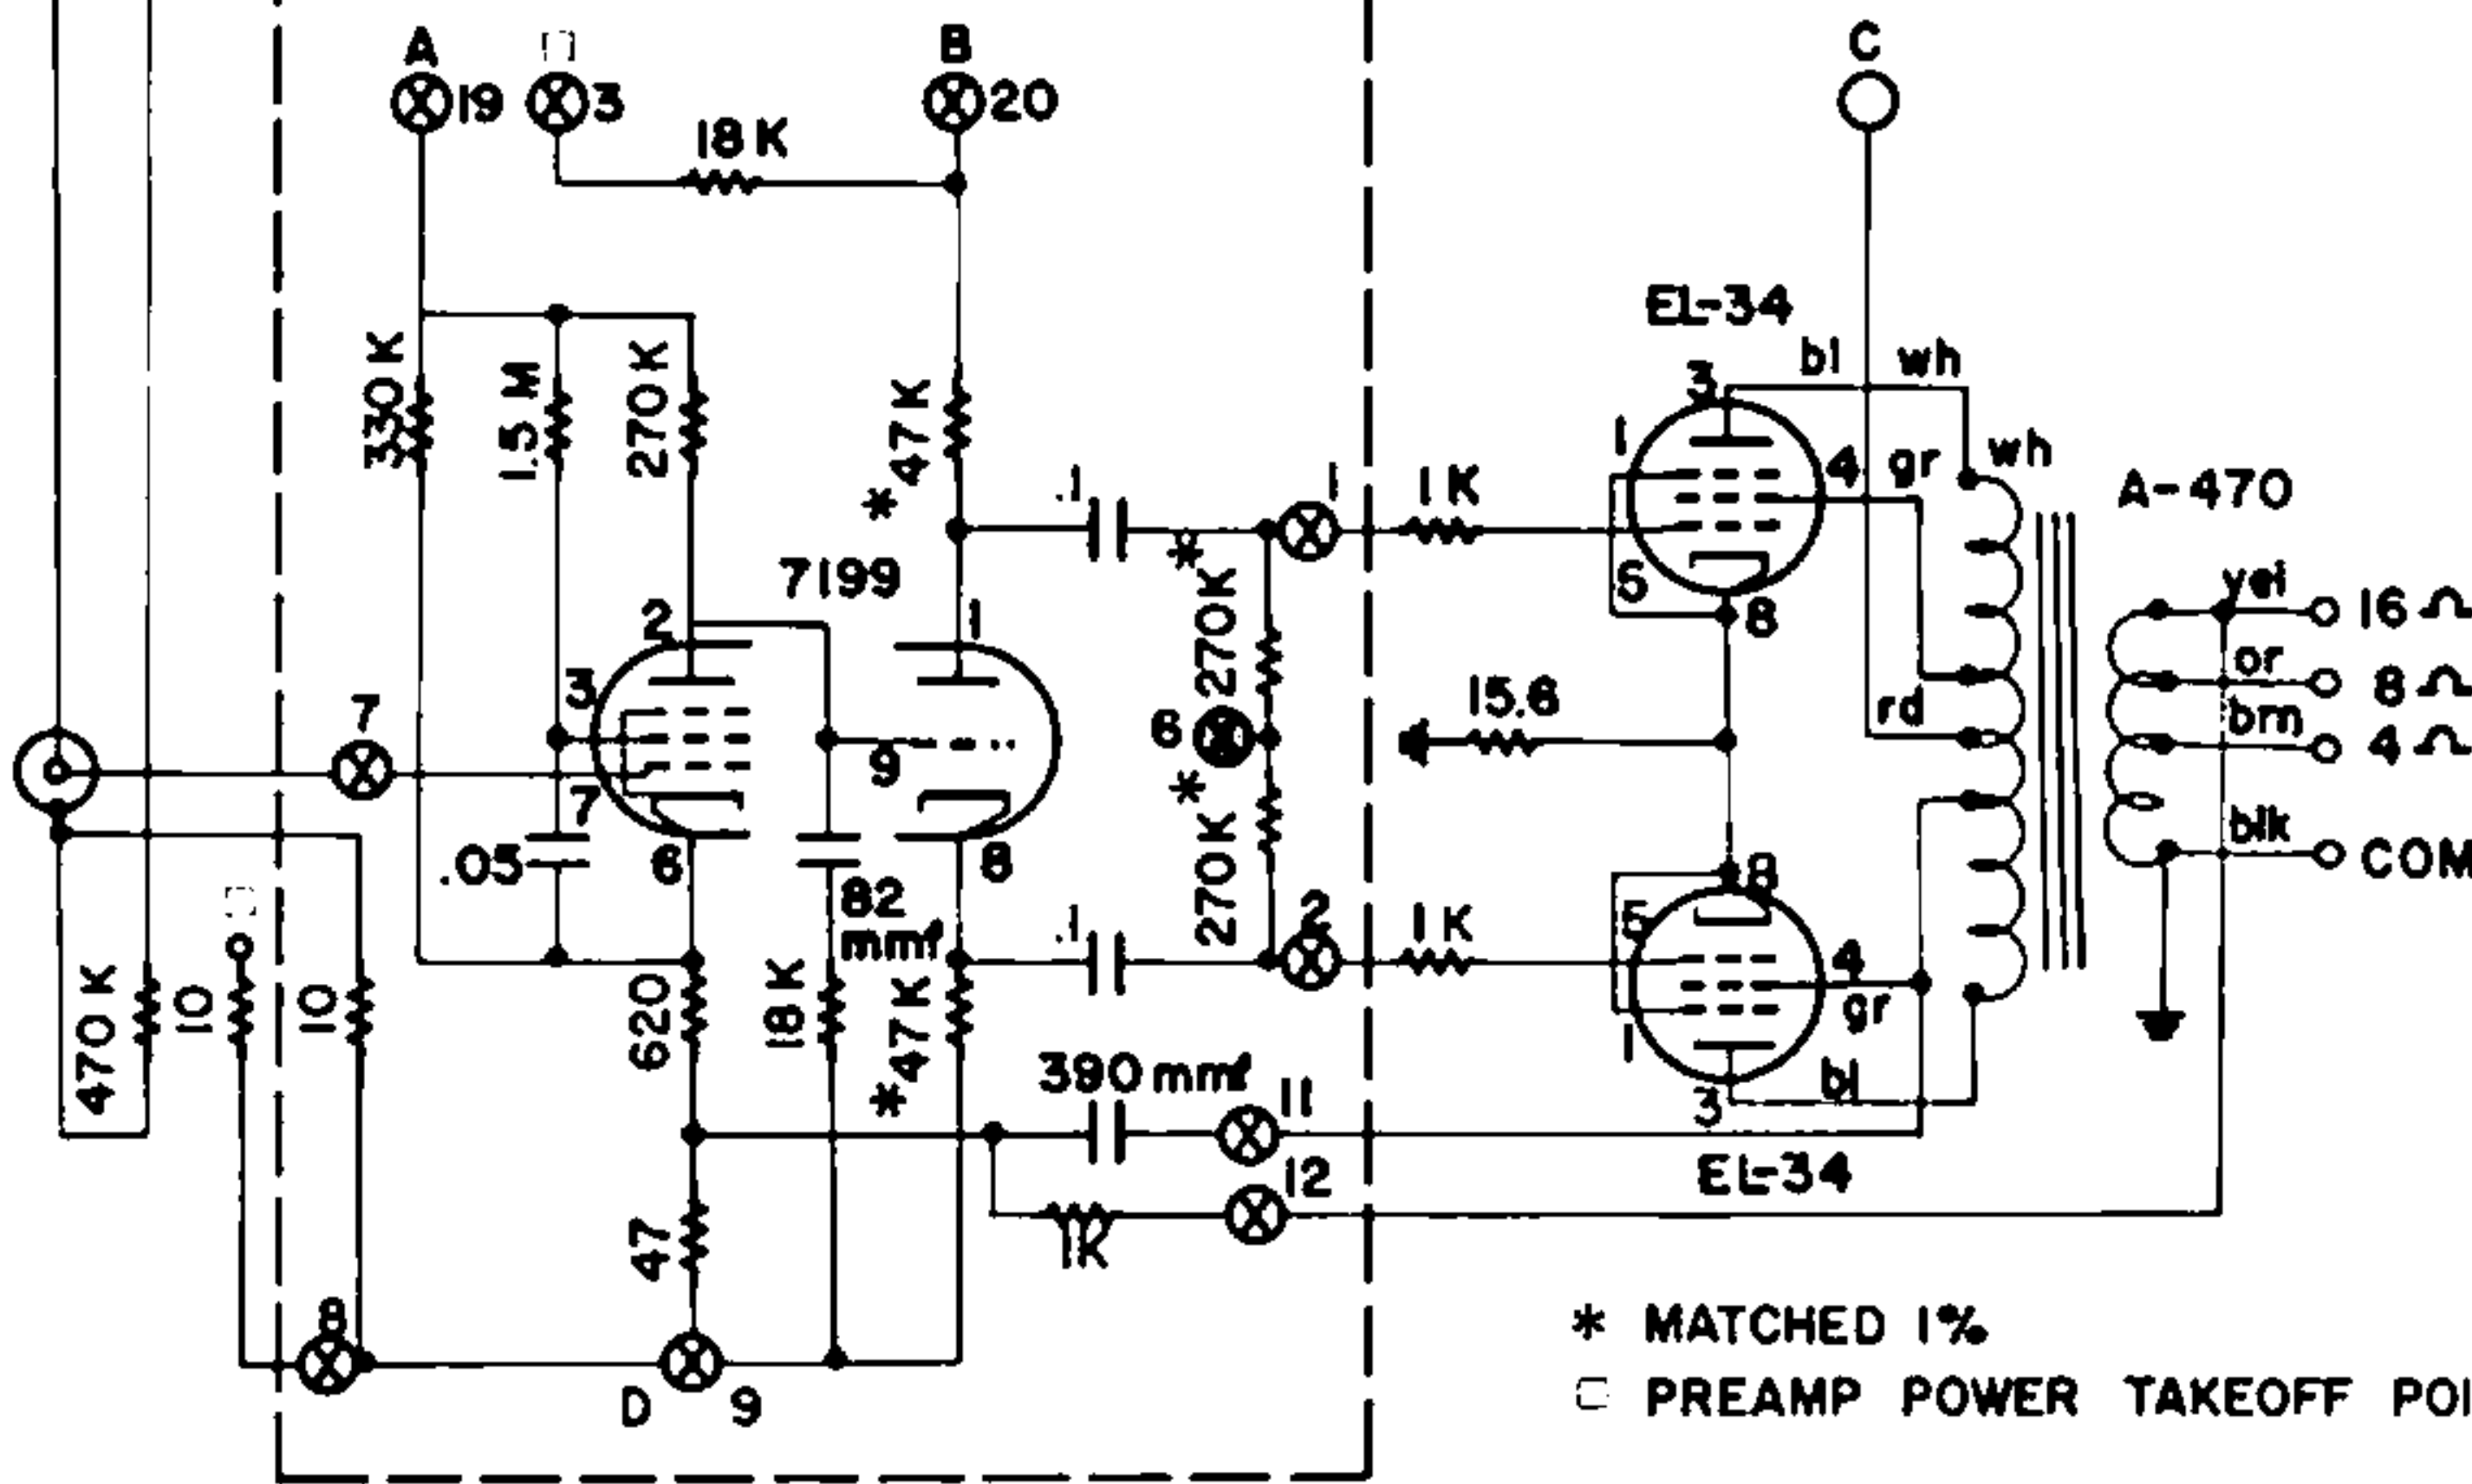

PC-3

* MATCHED 1%
 □ PREAMP POWER TAKEOFF POINTS