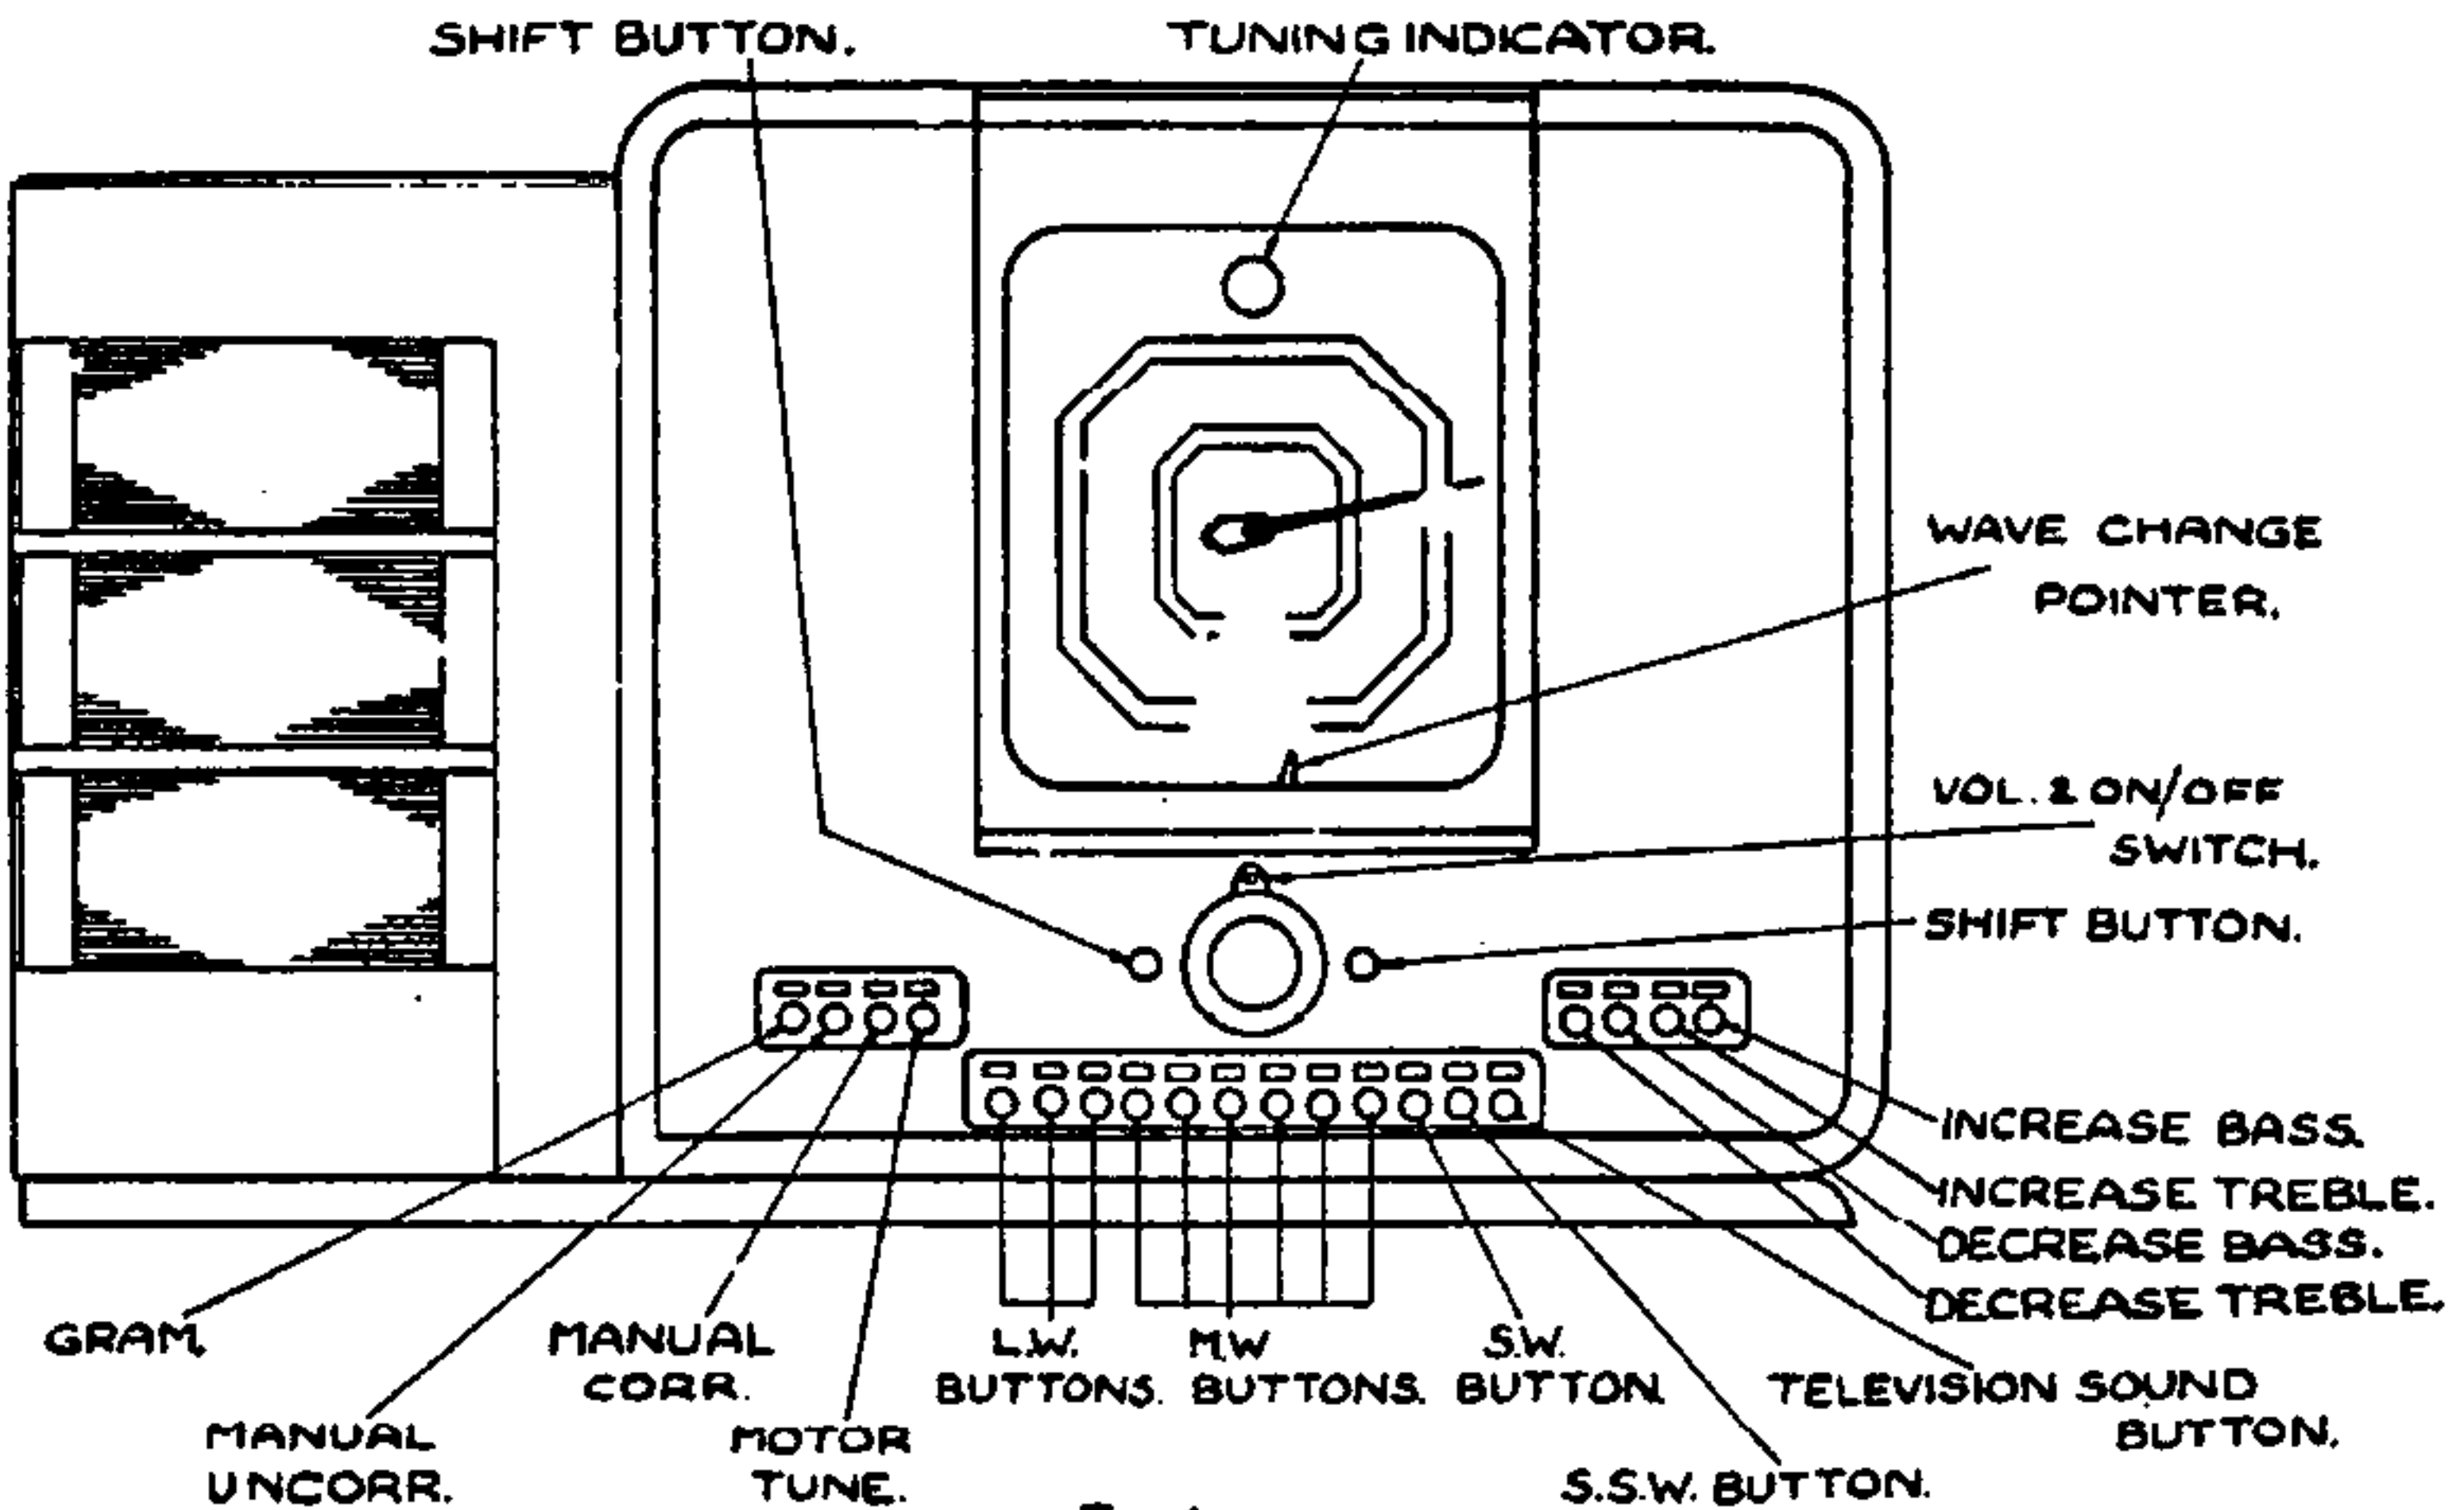

The huge Odeonesque Defiant and (below centre, the "works" viewed from the rear, showing the sliders for station-setting. Below: the front controls- 22 push buttons and only one rotary knob.

Ned. Ver. v. Historie v/d Ra

FIG 1.