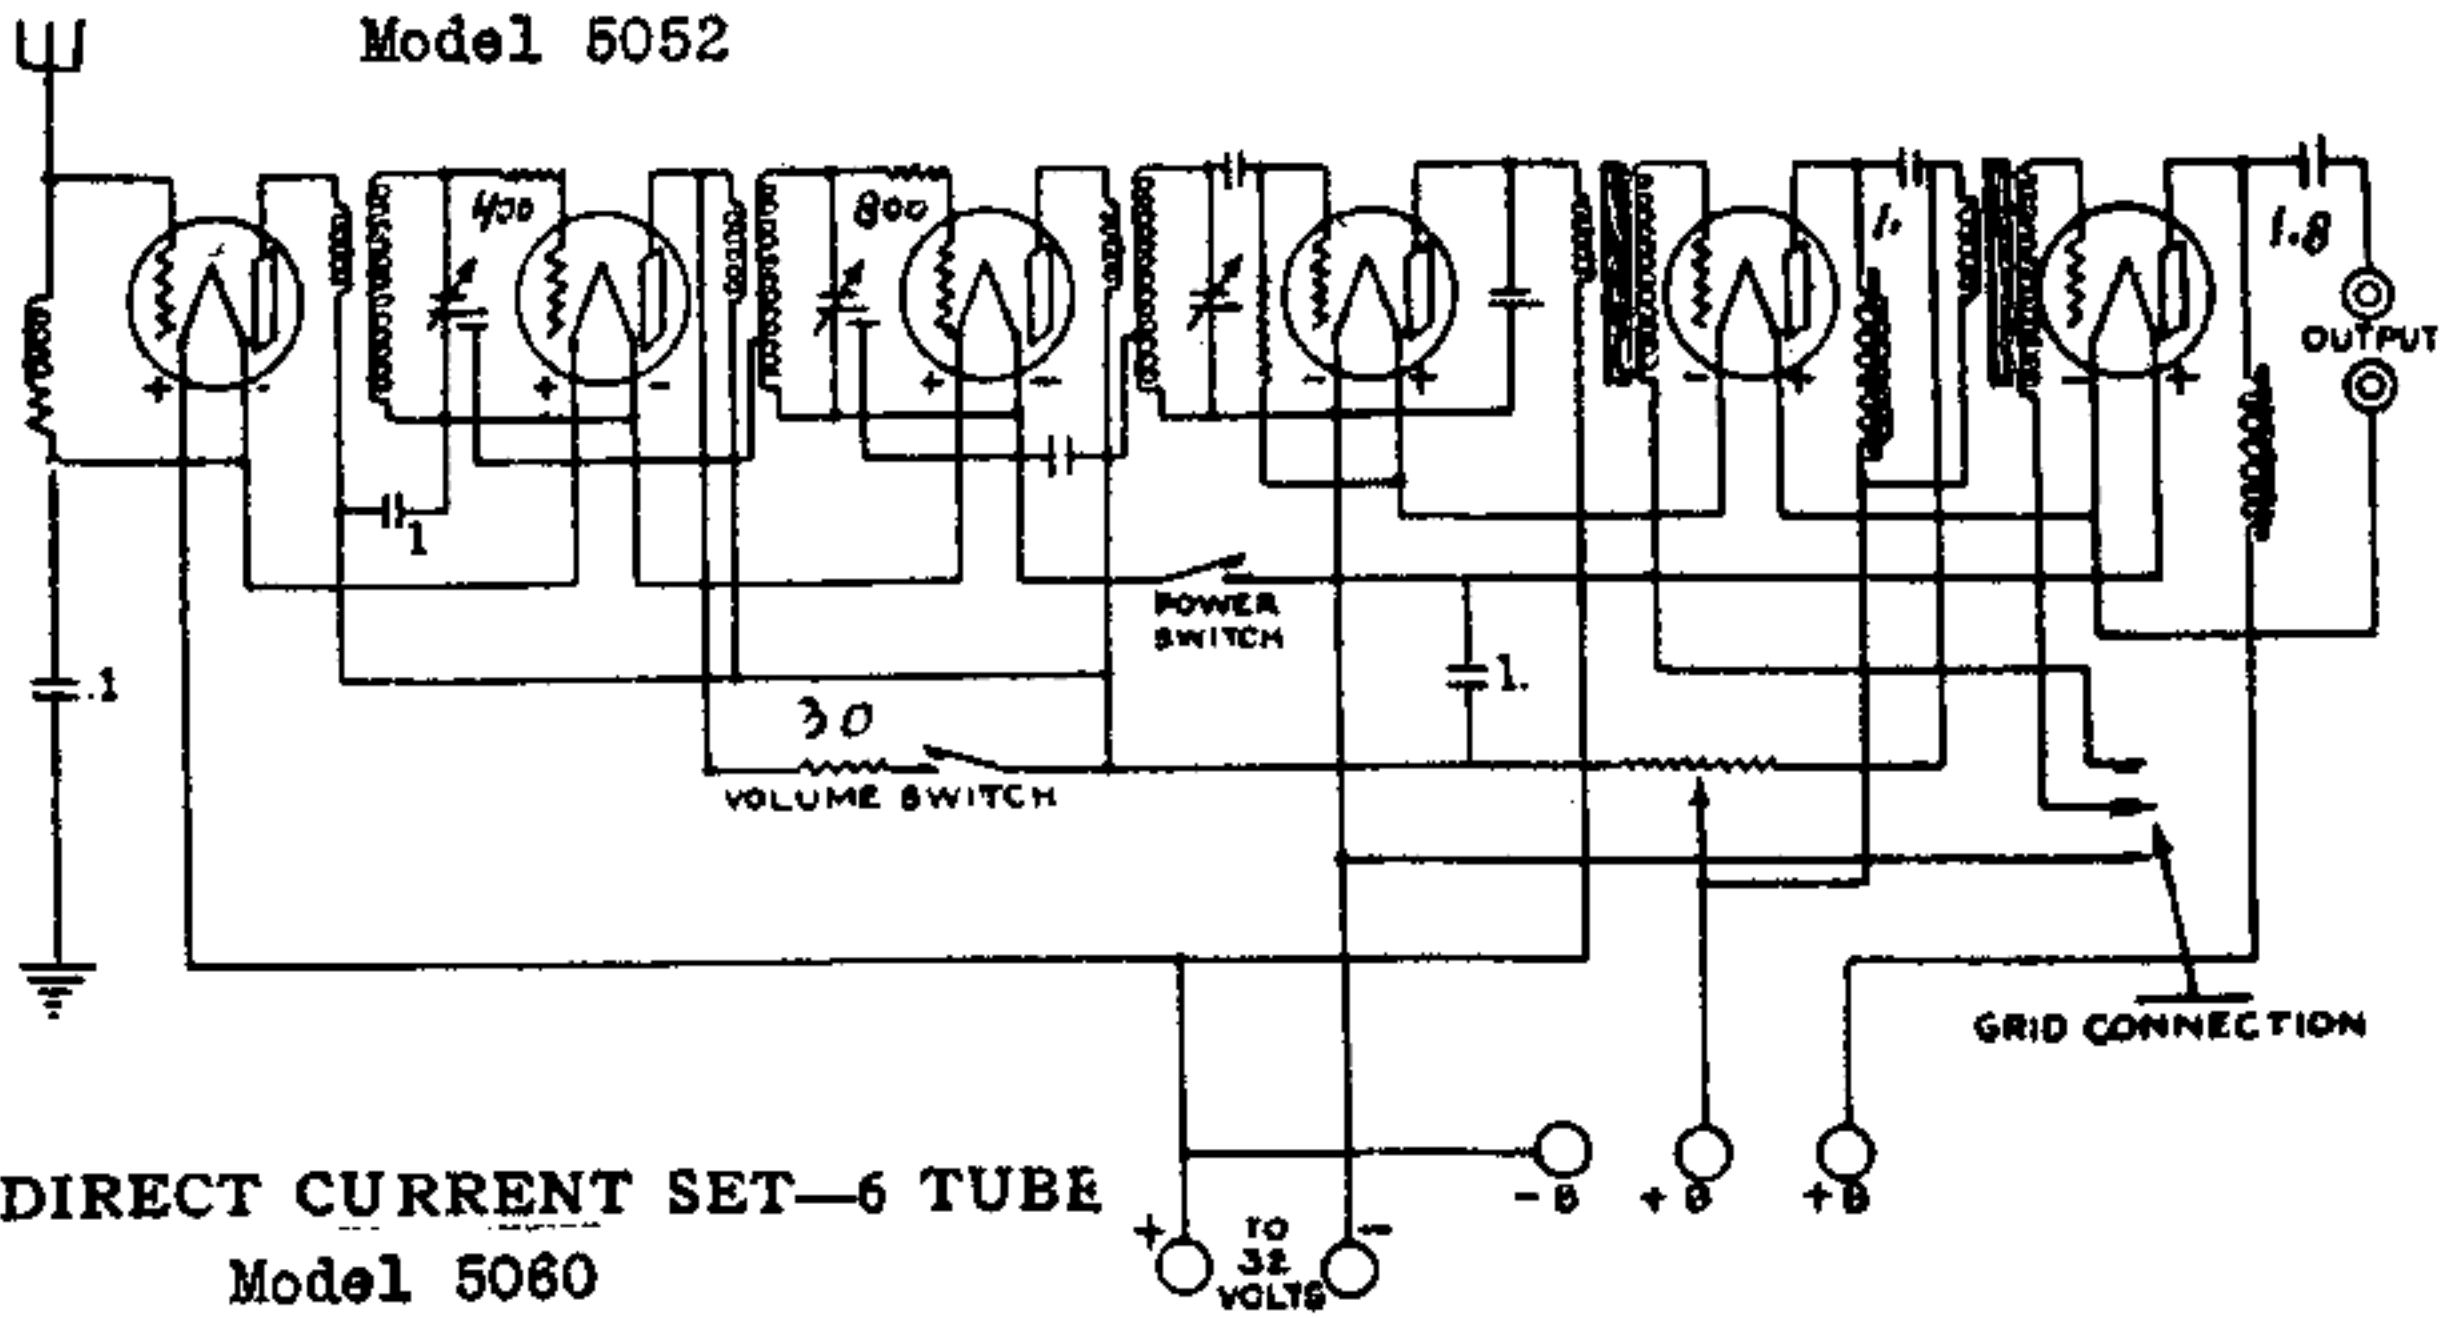

MODEL Day-Fan 5052
MODEL Day-Fan 5060

GENERAL MOTORS RADIO CORP.

110 VOLT DIRECT CURRENT SET-6 TUBE

Model 5052

32 VOLT DIRECT CURRENT SET-6 TUBE

Model 5060

B & C POWER SUPPLY

Day-Fan 5060 (D.C. 32V. Set)
" " 5052 (D.C. 110V. Set)