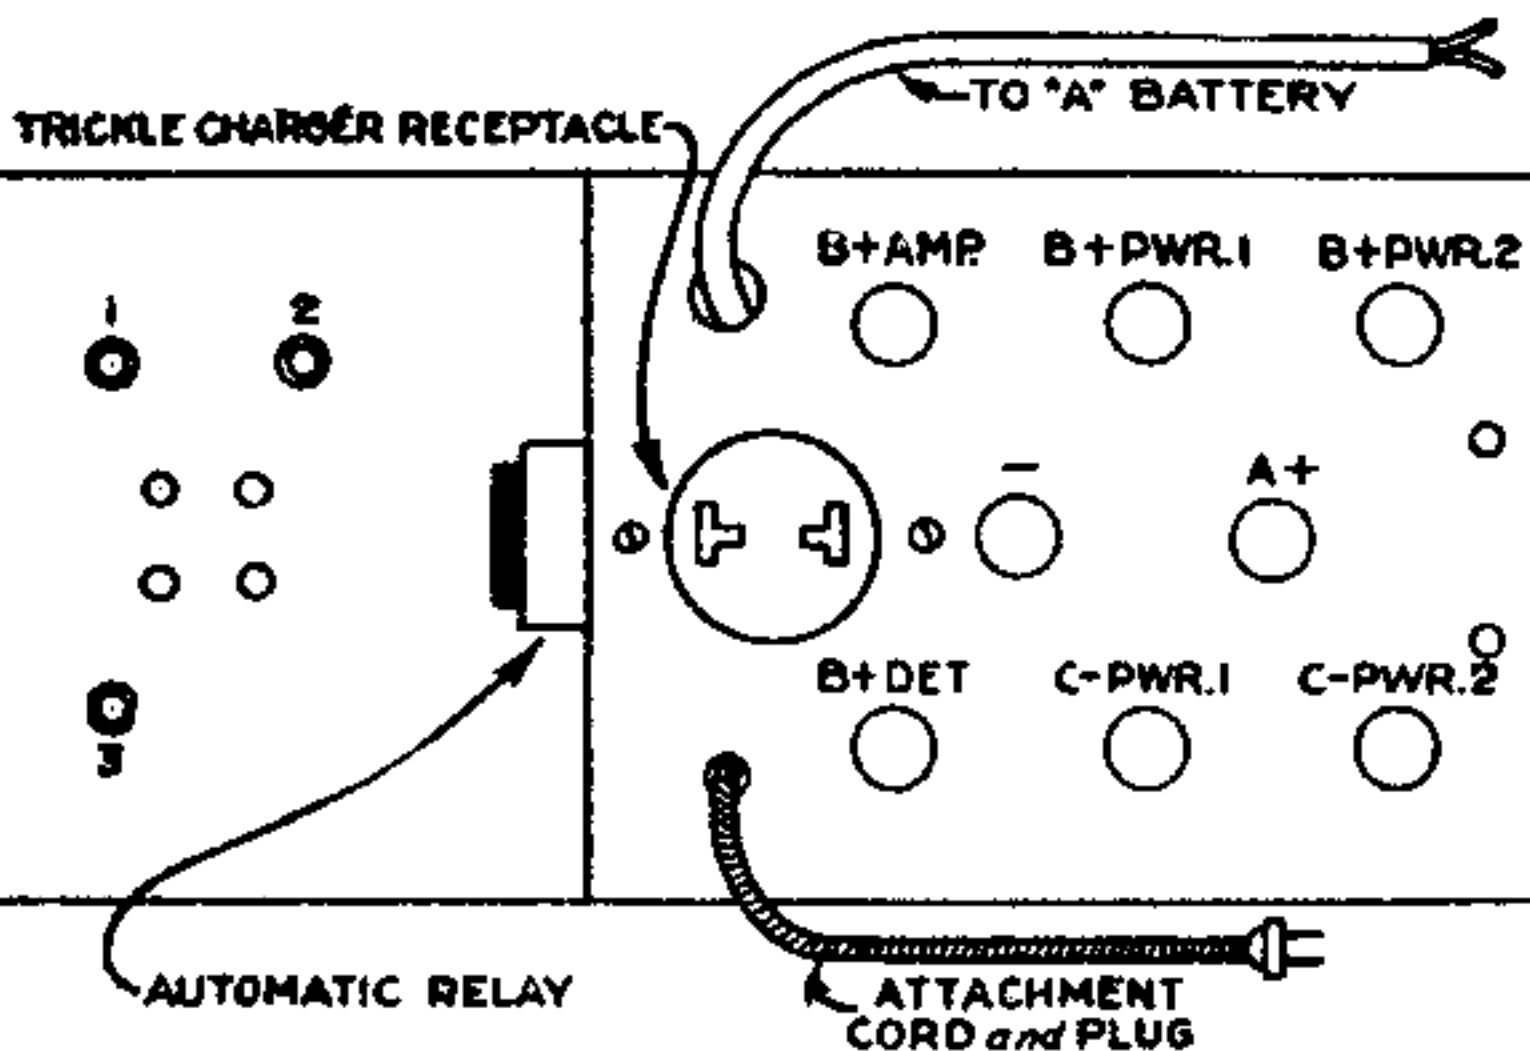

MODEL Day-Fan 5052
MODEL Day-Fan 5060

GENERAL MOTORS RADIO CORP.

110 VOLT DIRECT CURRENT SET-6 TUBE

Model 5052

32 VOLT DIRECT CURRENT SET-6 TUBE

Model 5060

B & C POWER SUPPLY

Day-Fan 5060 (D.C. 32V. Set)
" " 5052 (D.C. 110V. Set)