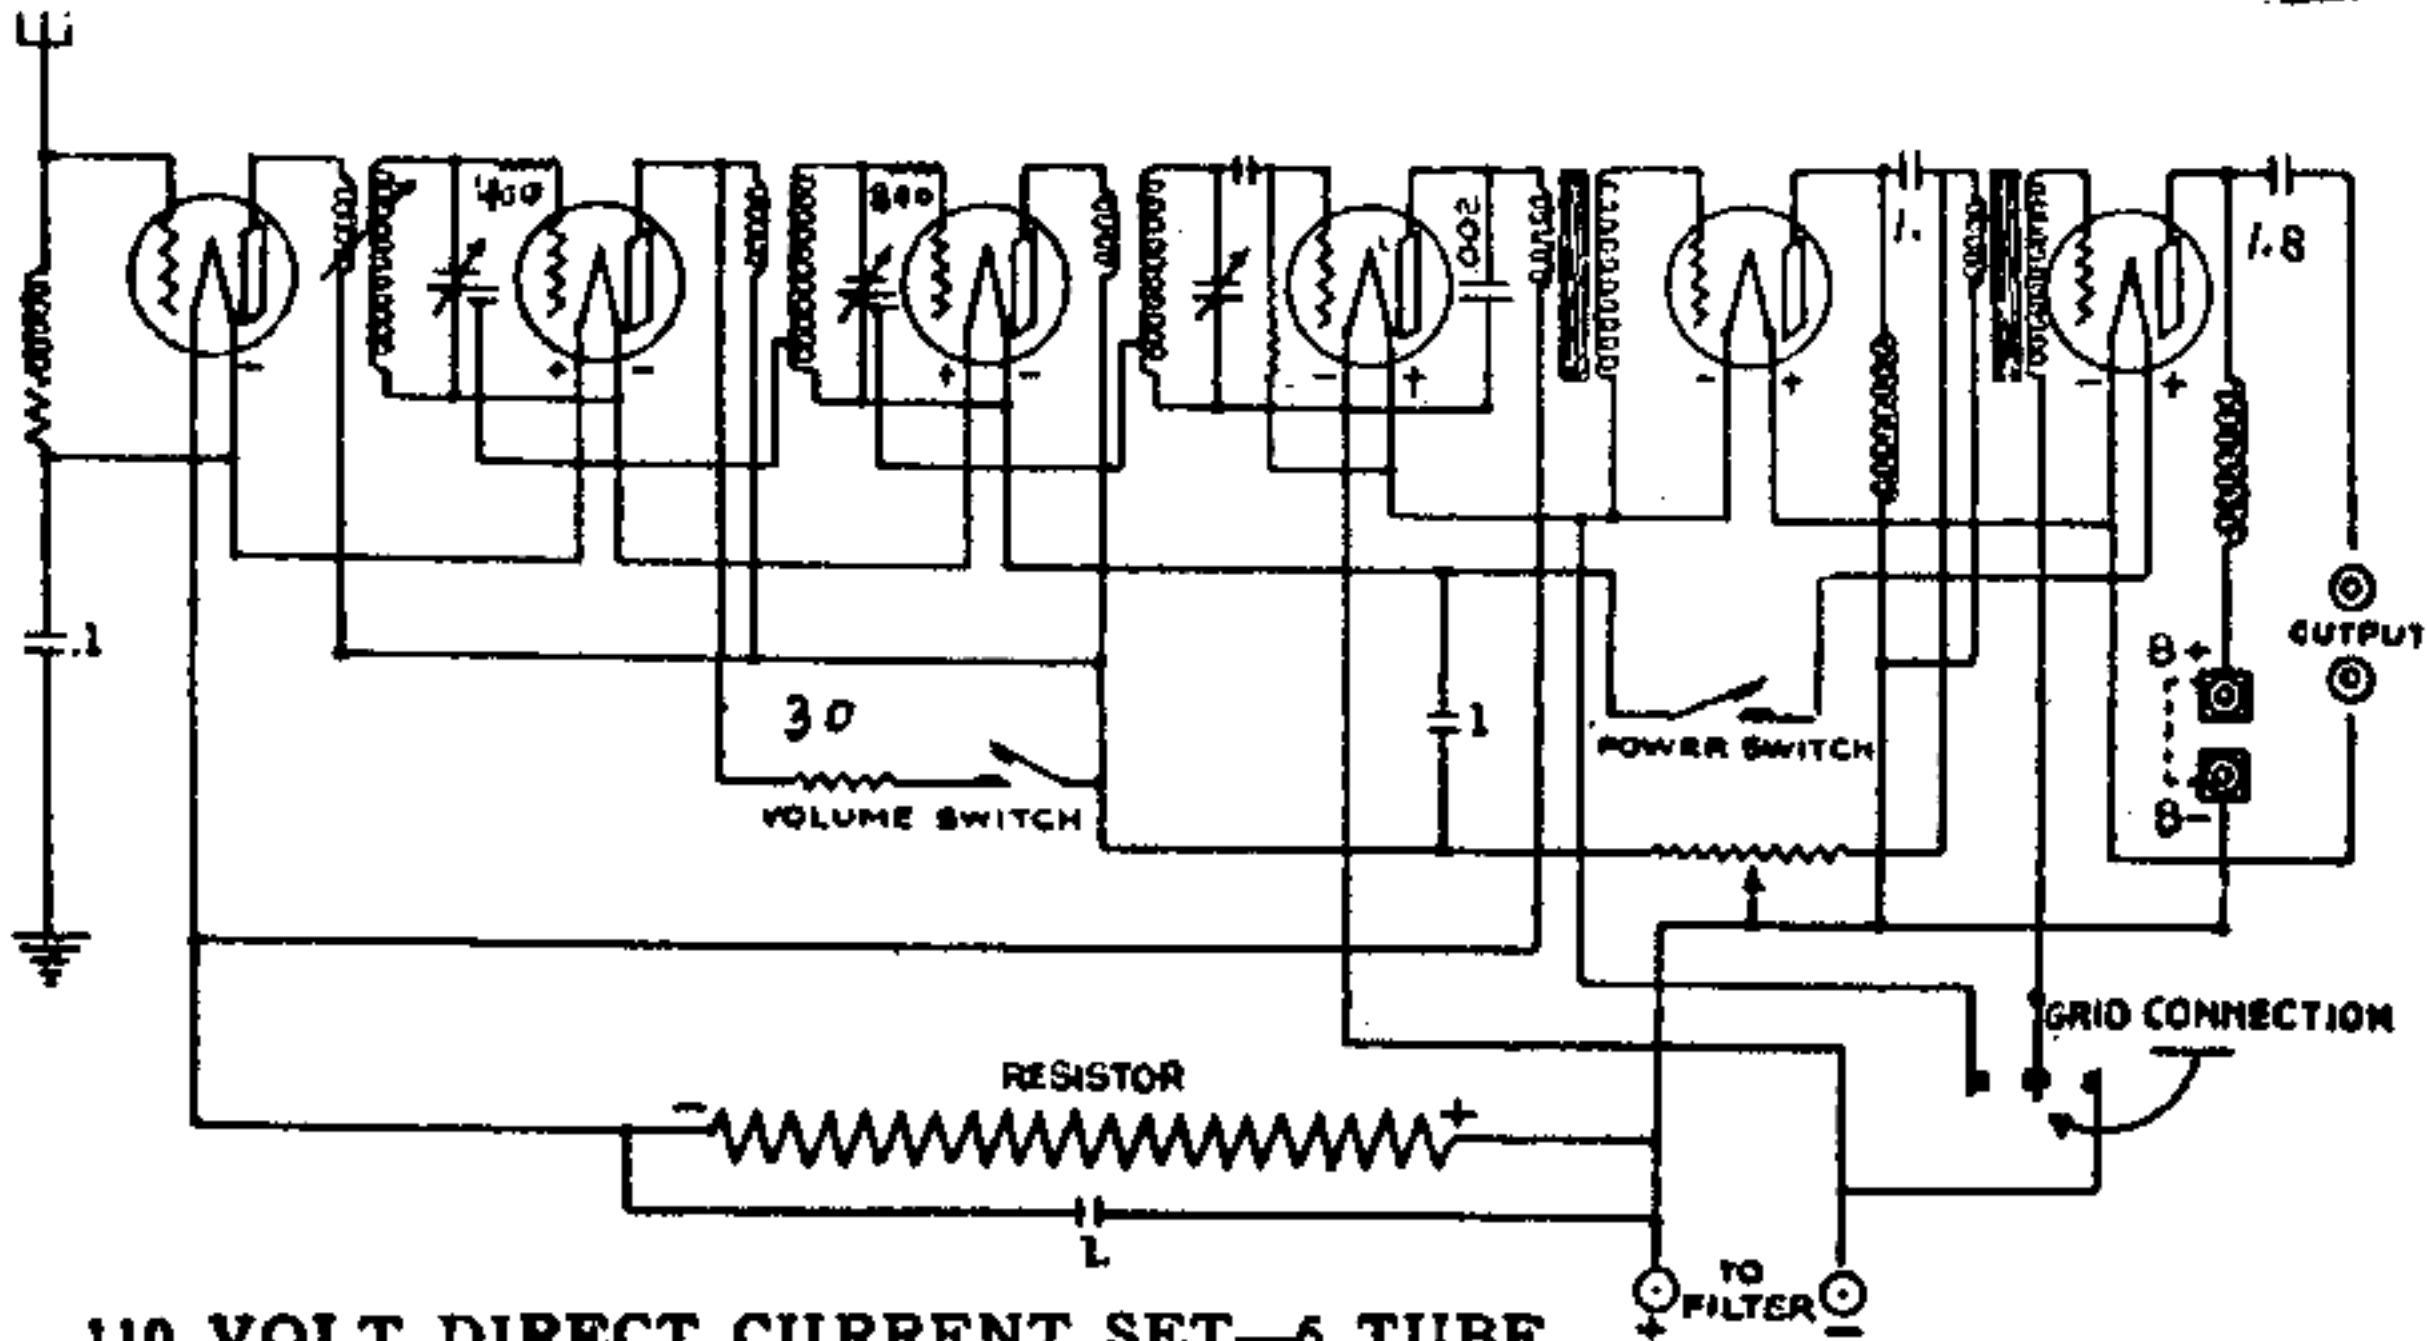

MODEL Day-Fan 5052
MODEL Day-Fan 5060

GENERAL MOTORS RADIO CORP.

110 VOLT DIRECT CURRENT SET-6 TUBE

Model 5052

32 VOLT DIRECT CURRENT SET-6 TUBE

Model 5060

B & C POWER SUPPLY

Day-Fan 5060 (D.C. 32V. Set)
" " 5052 (D.C. 110V. Set)