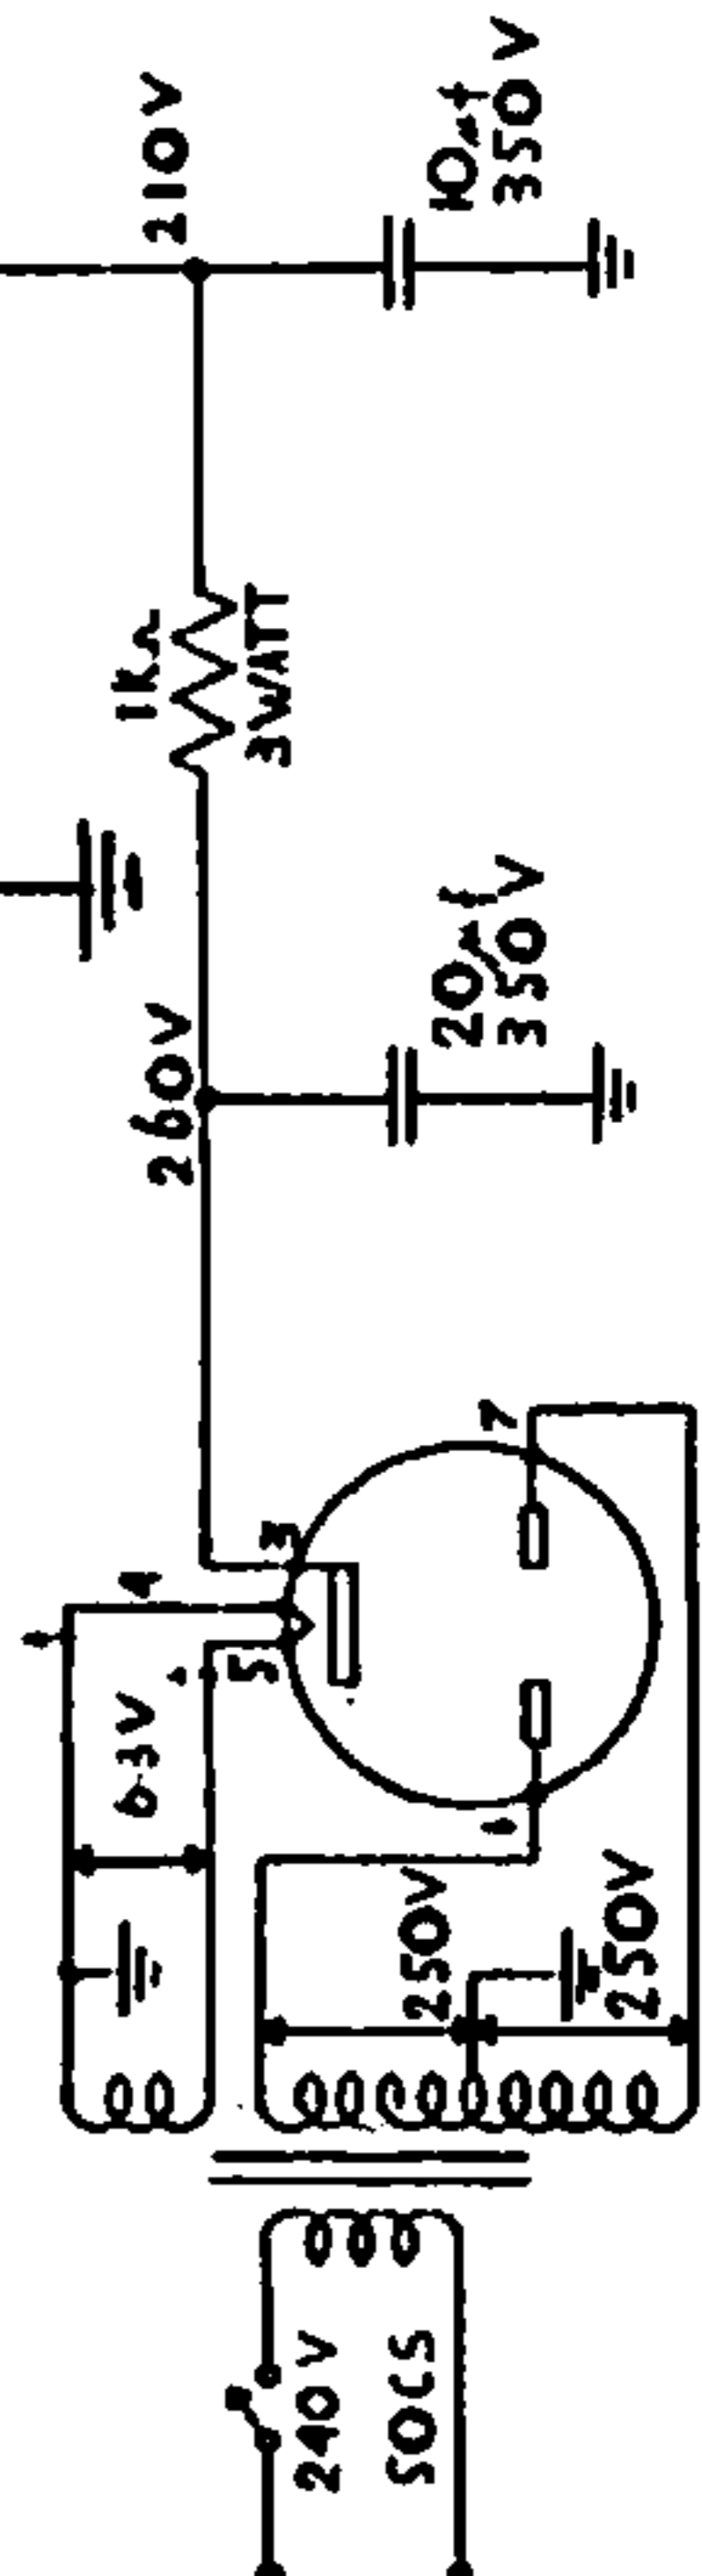

EL 84

EBC81

EF89

ECH 81

MODEL 5DS — 5VALVE B/C — S/W

DATE: NOV. 1956;

BELL RADIO TELEVISION CORP LTD. AUCKLAND, NZ.

EZ80

DES: A.E. LARCOMBE
DRAWN: H.R. BOUMAN