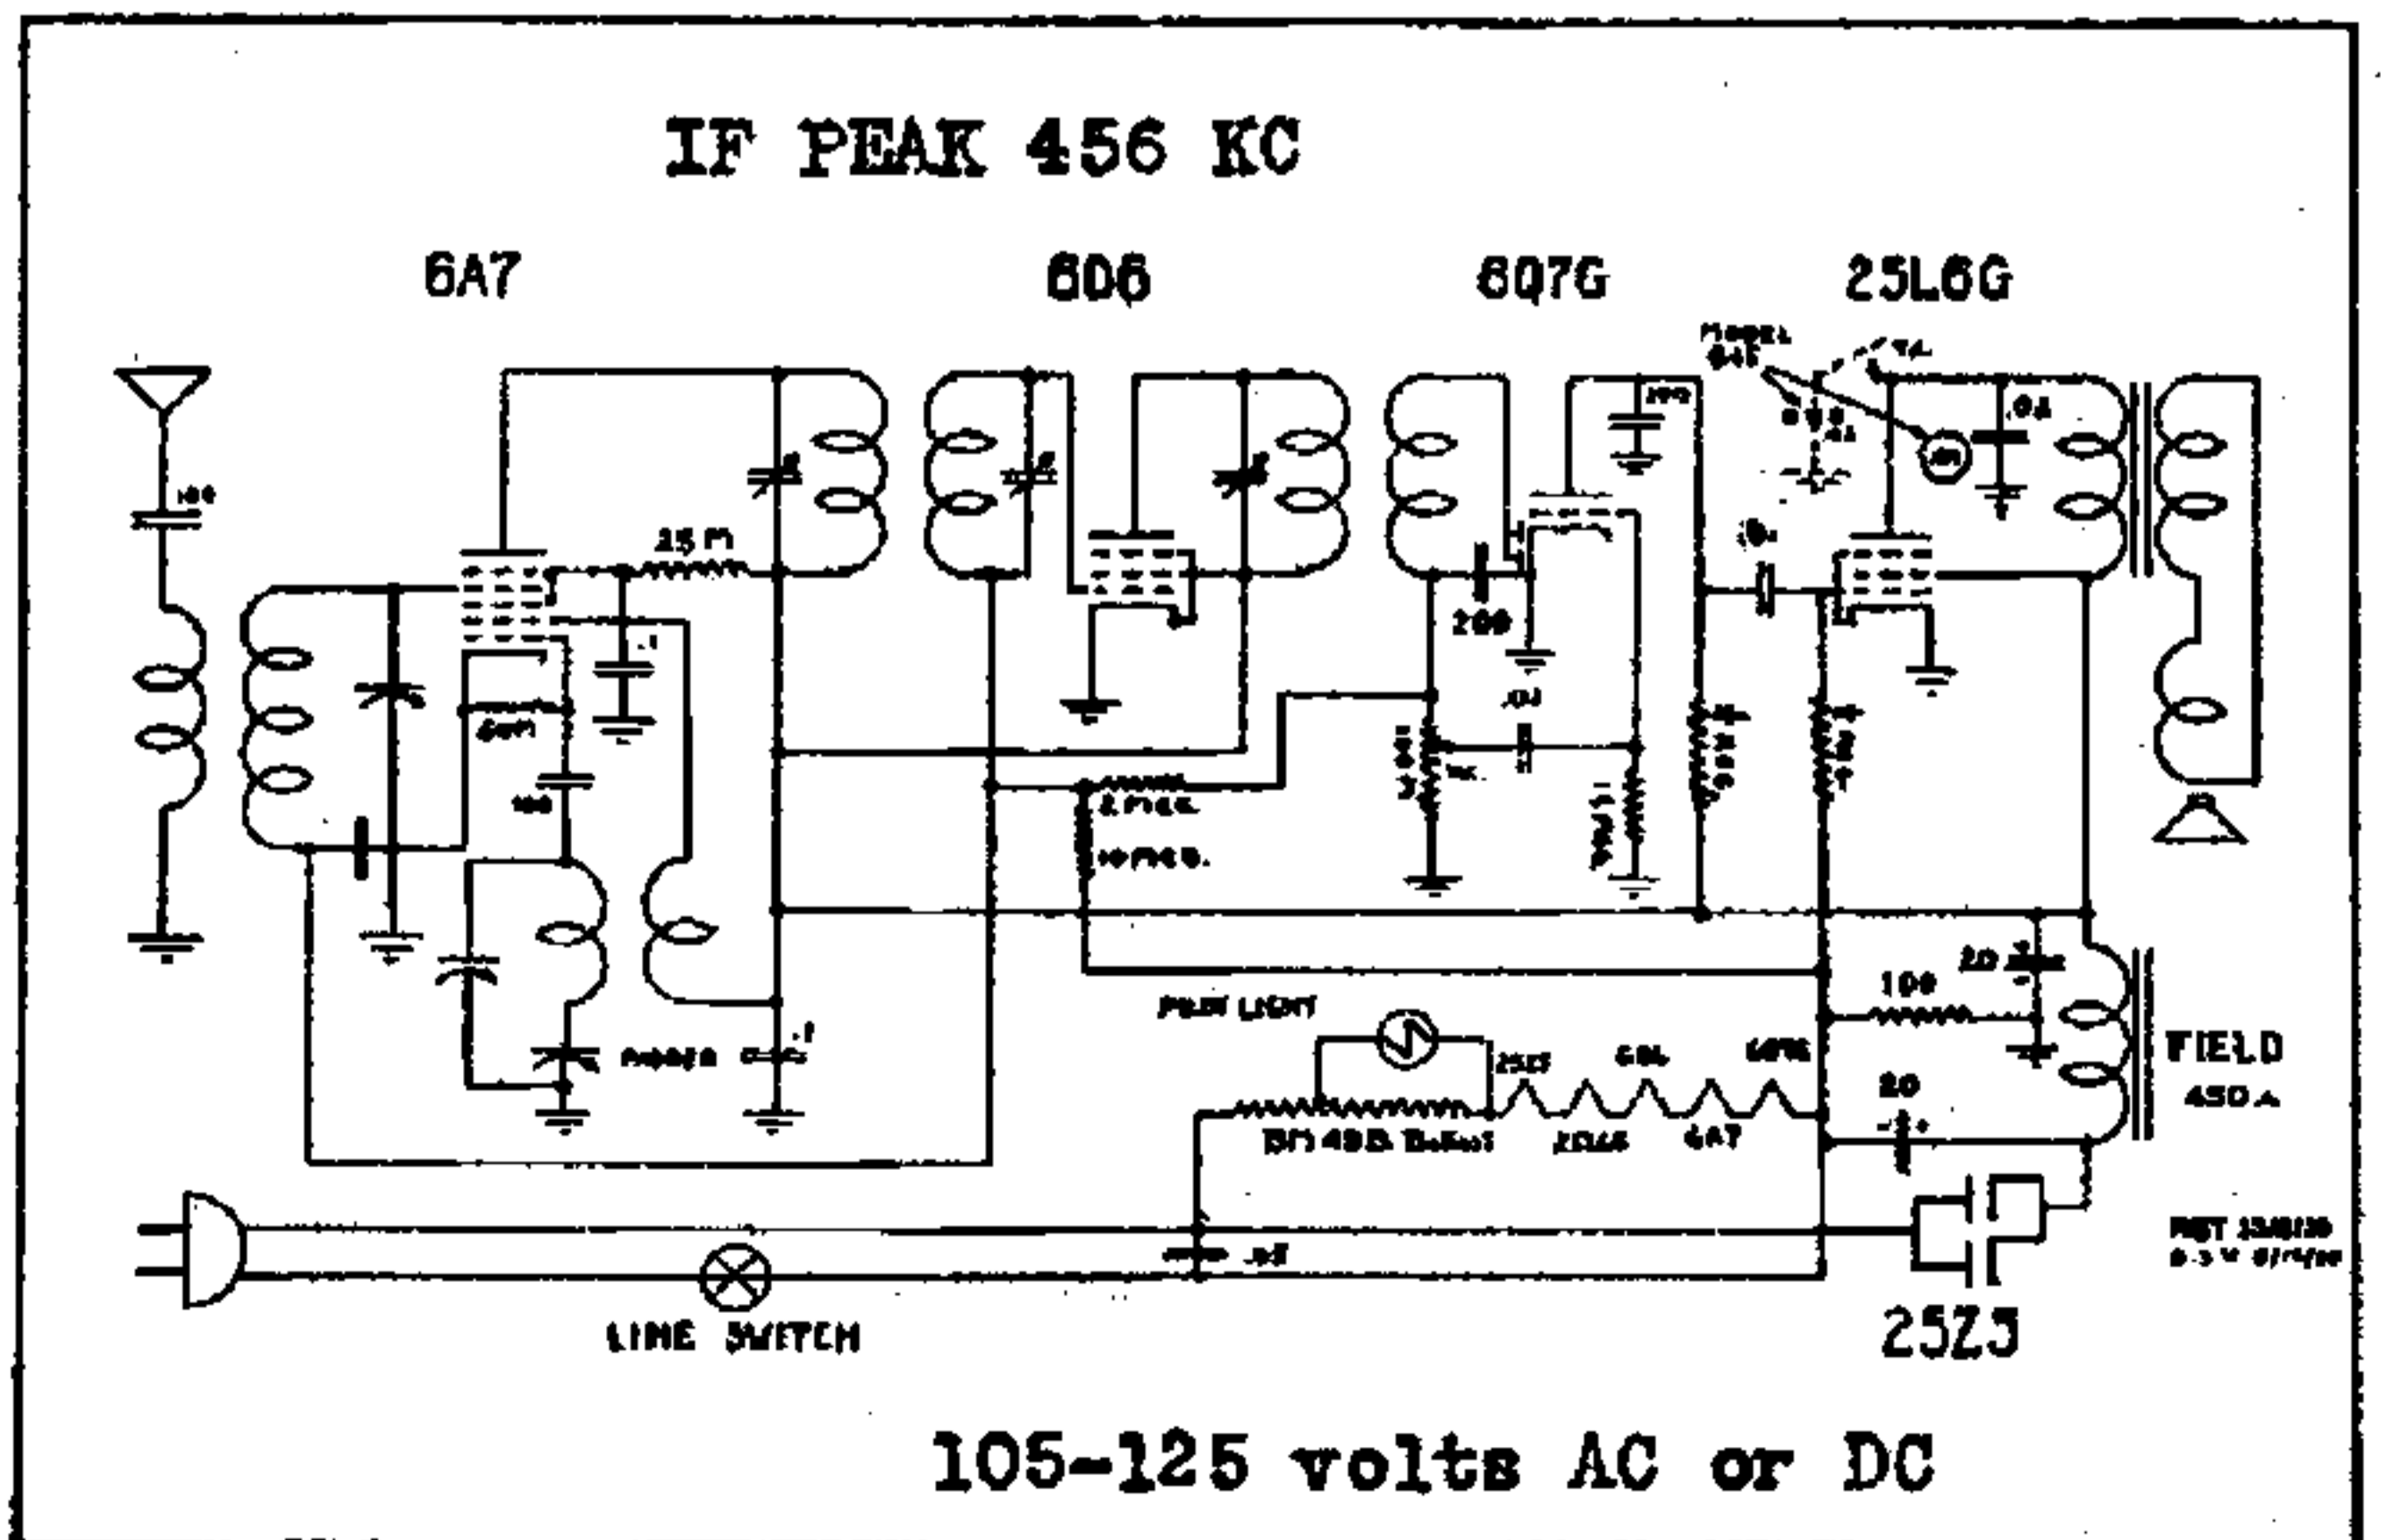

MODELS 845, 960, 963  
 MODELS 933, 935  
 MODELS 950, 955  
 Schematics, Layouts

AUTOMATIC RADIO MFG. CO., INC.

TUBE LOCATION CHART -- MODELS 933-935

SCHEMATIC DIAGRAM -- MODELS 933-935

105-125 volts AC or DC

TUBE LOCATION CHART -- MODELS 950-955

SCHEMATIC DIAGRAM -- MODELS 950-955

IF PEAK 456 KC

105-125 volts DC or AC

TUBE LOCATION CHART--MODELS 960-963-845

SCHEMATIC DIAGRAM--MODELS 960-963-845

IF PEAK 456 KC

105-125 volts AC or DC