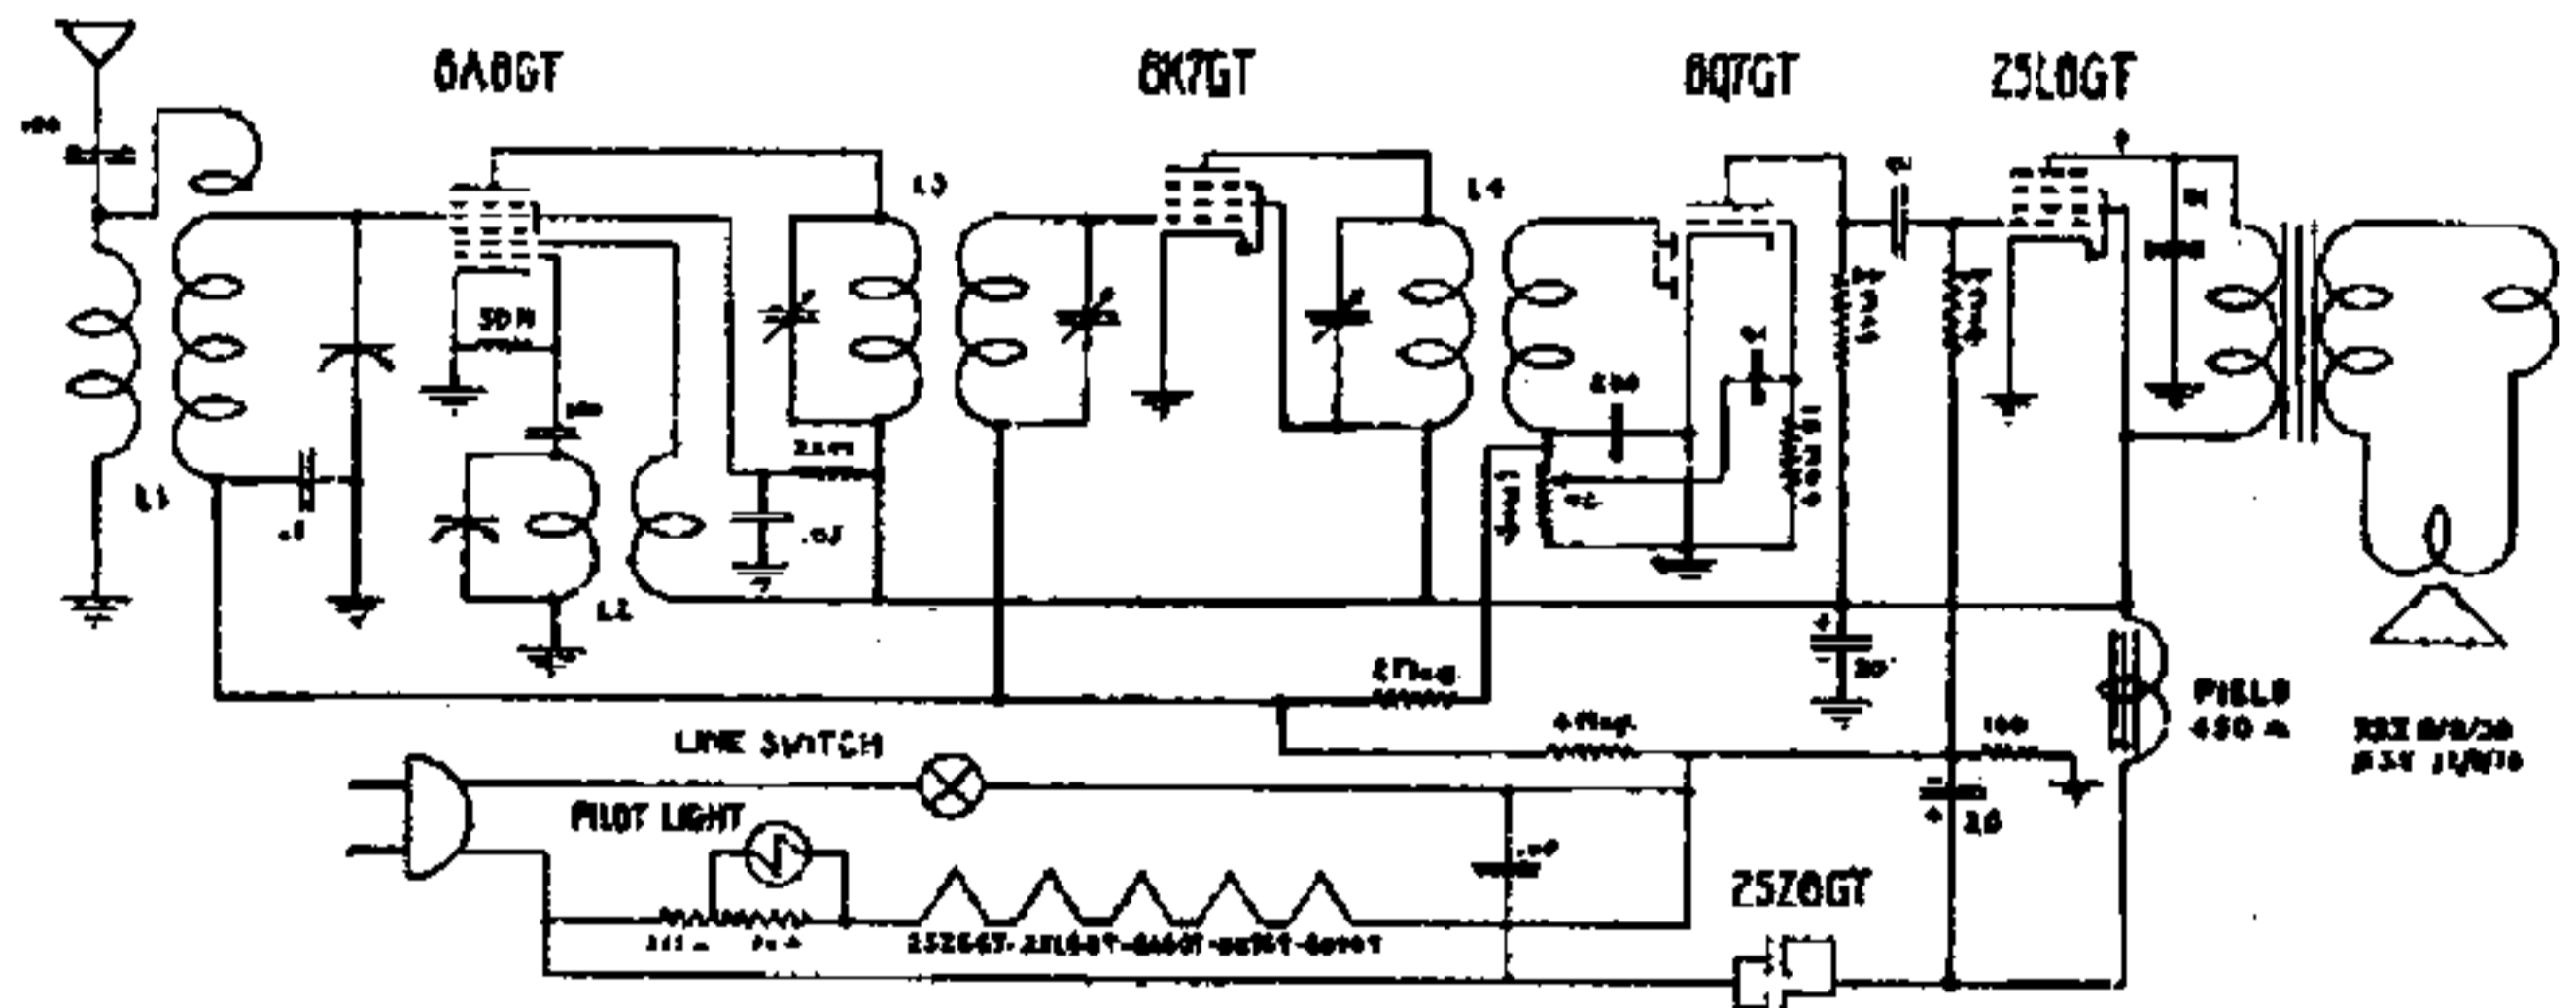

MODELS 845, 960, 963  
 MODELS 933, 935  
 MODELS 950, 955  
 Schematics, Layouts

AUTOMATIC RADIO MFG. CO., INC.

TUBE LOCATION CHART -- MODELS 933-935

SCHEMATIC DIAGRAM -- MODELS 933-935

105-125 volts AC or DC

TUBE LOCATION CHART -- MODELS 950-955

SCHEMATIC DIAGRAM -- MODELS 950-955

IF PEAK 456 KC

105-125 volts DC or AC

TUBE LOCATION CHART--MODELS 960-963-845

SCHEMATIC DIAGRAM--MODELS 960-963-845

IF PEAK 456 KC

105-125 volts AC or DC

AUTOMATIC RADIO MFG. CO., INC. MODEL D55  
MODEL Tom Thumb, 933, Series 2  
Schematics