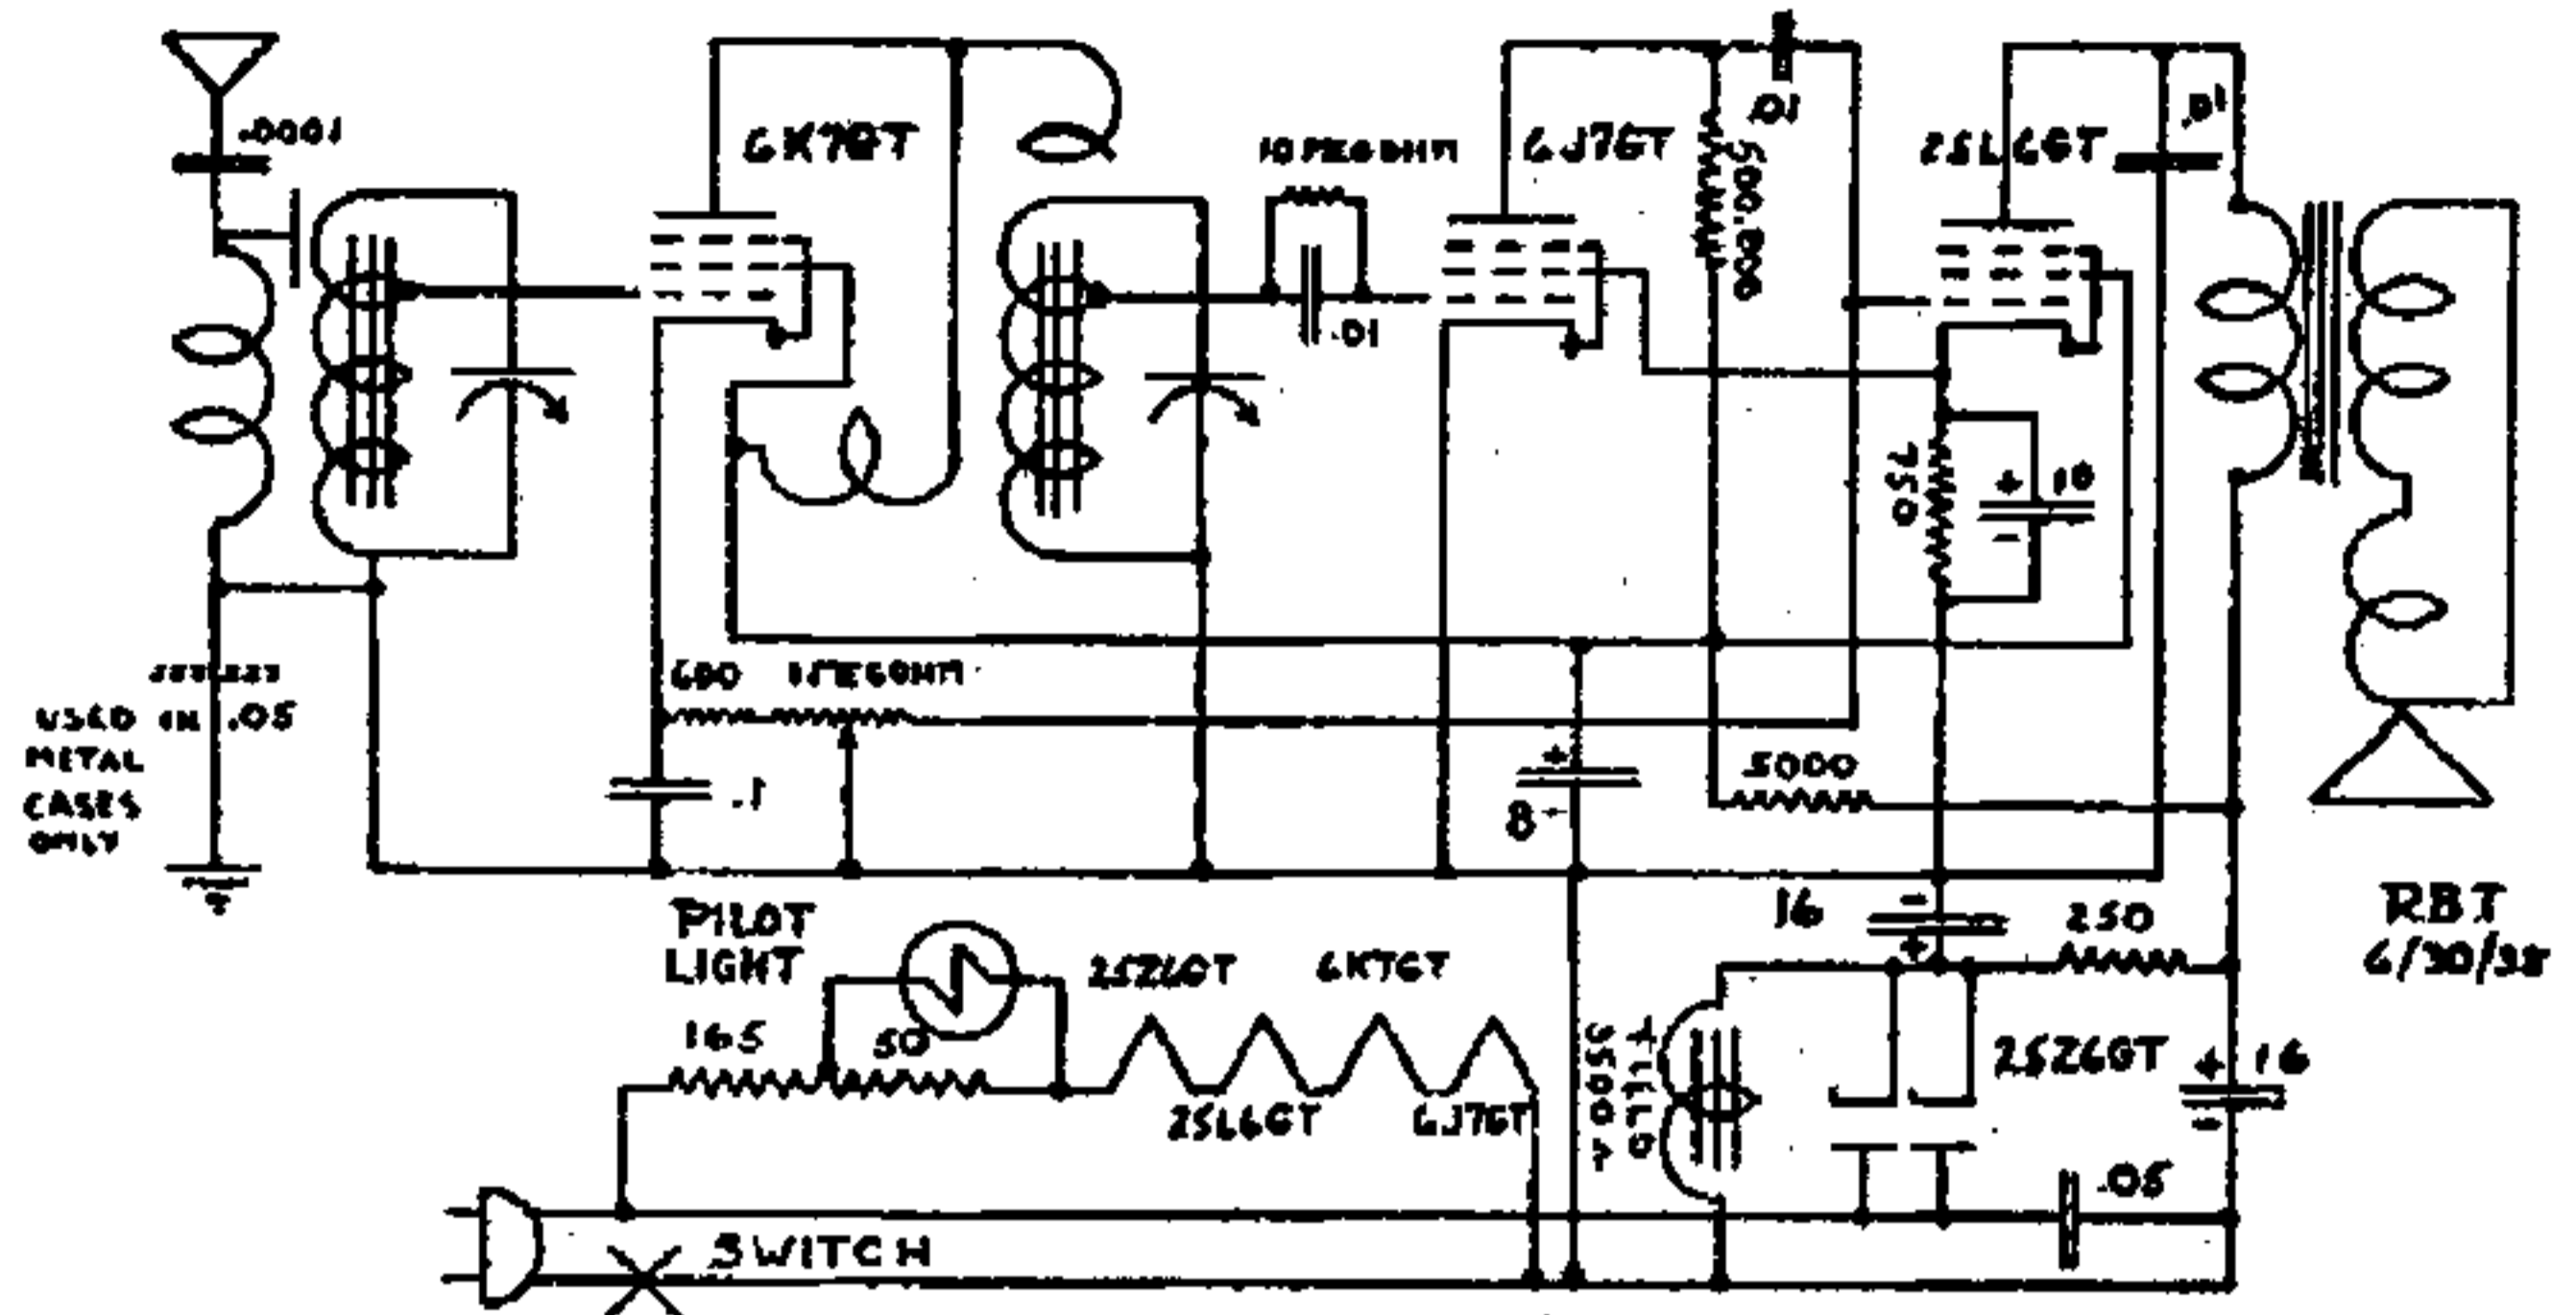

MODELS 845, 960, 963  
 MODELS 933, 935  
 MODELS 950, 955  
 Schematics, Layouts

AUTOMATIC RADIO MFG. CO., INC.

TUBE LOCATION CHART -- MODELS 933-935

SCHEMATIC DIAGRAM -- MODELS 933-935

105-125 volts AC or DC

TUBE LOCATION CHART -- MODELS 950-955

SCHEMATIC DIAGRAM -- MODELS 950-955

IF PEAK 456 KC

105-125 volts DC or AC

TUBE LOCATION CHART--MODELS 960-963-845

SCHEMATIC DIAGRAM--MODELS 960-963-845

IF PEAK 456 KC

105-125 volts AC or DC