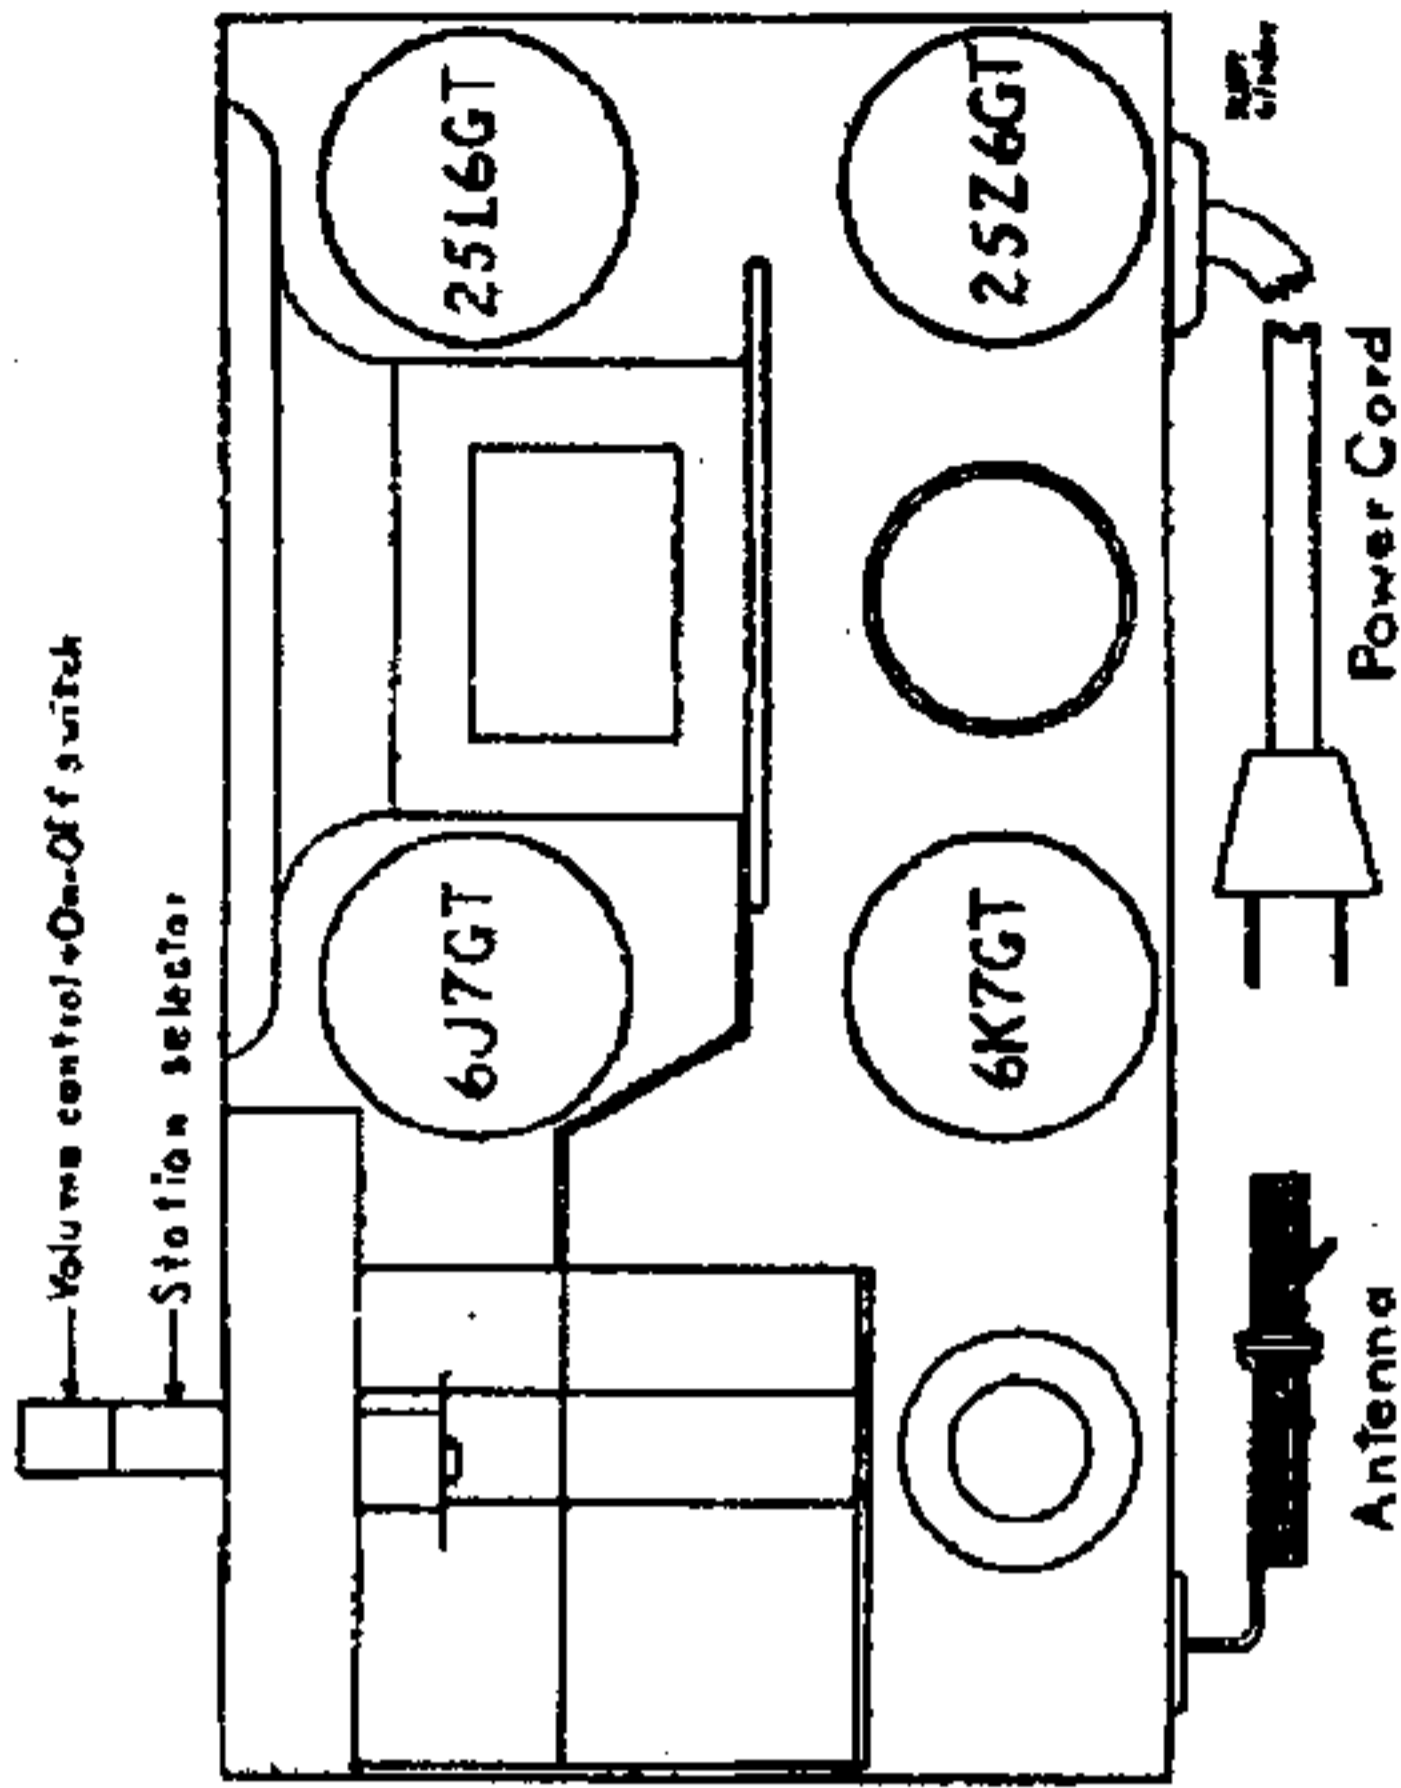

MODELS 845, 960, 963  
 MODELS 933, 935  
 MODELS 950, 955  
 Schematics, Layouts

AUTOMATIC RADIO MFG. CO., INC.

TUBE LOCATION CHART -- MODELS 933-935

SCHEMATIC DIAGRAM -- MODELS 933-935

105-125 volts AC or DC

TUBE LOCATION CHART -- MODELS 950-955

SCHEMATIC DIAGRAM -- MODELS 950-955

IF PEAK 456 KC

105-125 volts DC or AC

TUBE LOCATION CHART--MODELS 960-963-845

SCHEMATIC DIAGRAM--MODELS 960-963-845

IF PEAK 456 KC

105-125 volts AC or DC

AUTOMATIC RADIO MFG. CO., INC. MODEL D55  
MODEL Tom Thumb, 933, Series 2  
Schematics