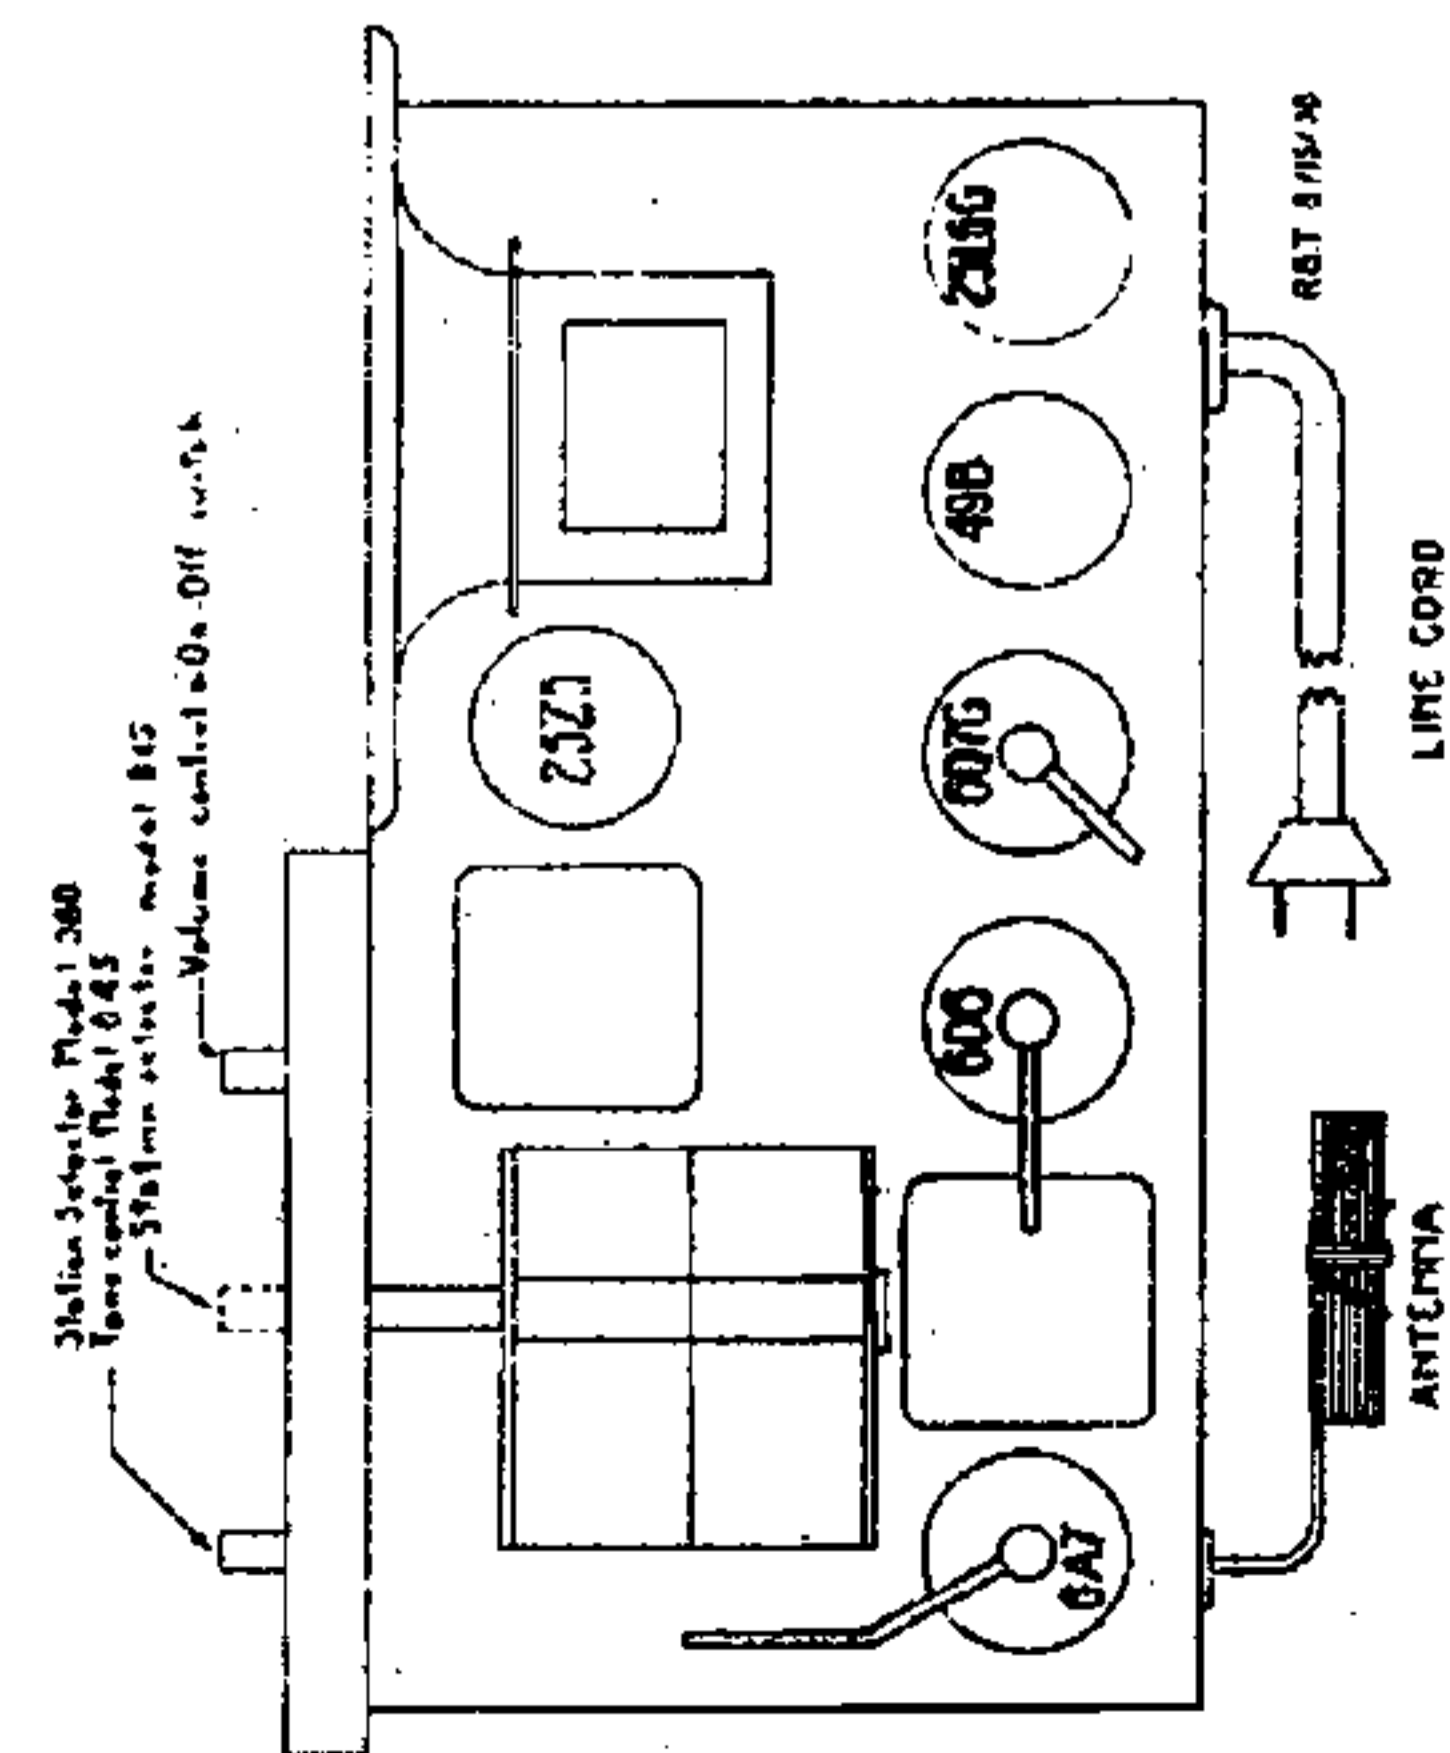

MODELS 845, 960, 963  
 MODELS 933, 935  
 MODELS 950, 955  
 Schematics, Layouts

AUTOMATIC RADIO MFG. CO., INC.

TUBE LOCATION CHART -- MODELS 933-935

SCHEMATIC DIAGRAM -- MODELS 933-935

105-125 volts AC or DC

TUBE LOCATION CHART -- MODELS 950-955

SCHEMATIC DIAGRAM -- MODELS 950-955

IF PEAK 456 KC

105-125 volts DC or AC

TUBE LOCATION CHART--MODELS 960-963-845

SCHEMATIC DIAGRAM--MODELS 960-963-845

IF PEAK 456 KC

105-125 volts AC or DC

AUTOMATIC RADIO MFG. CO., INC. MODEL D55  
MODEL Tom Thumb, 933, Series 2  
Schematics