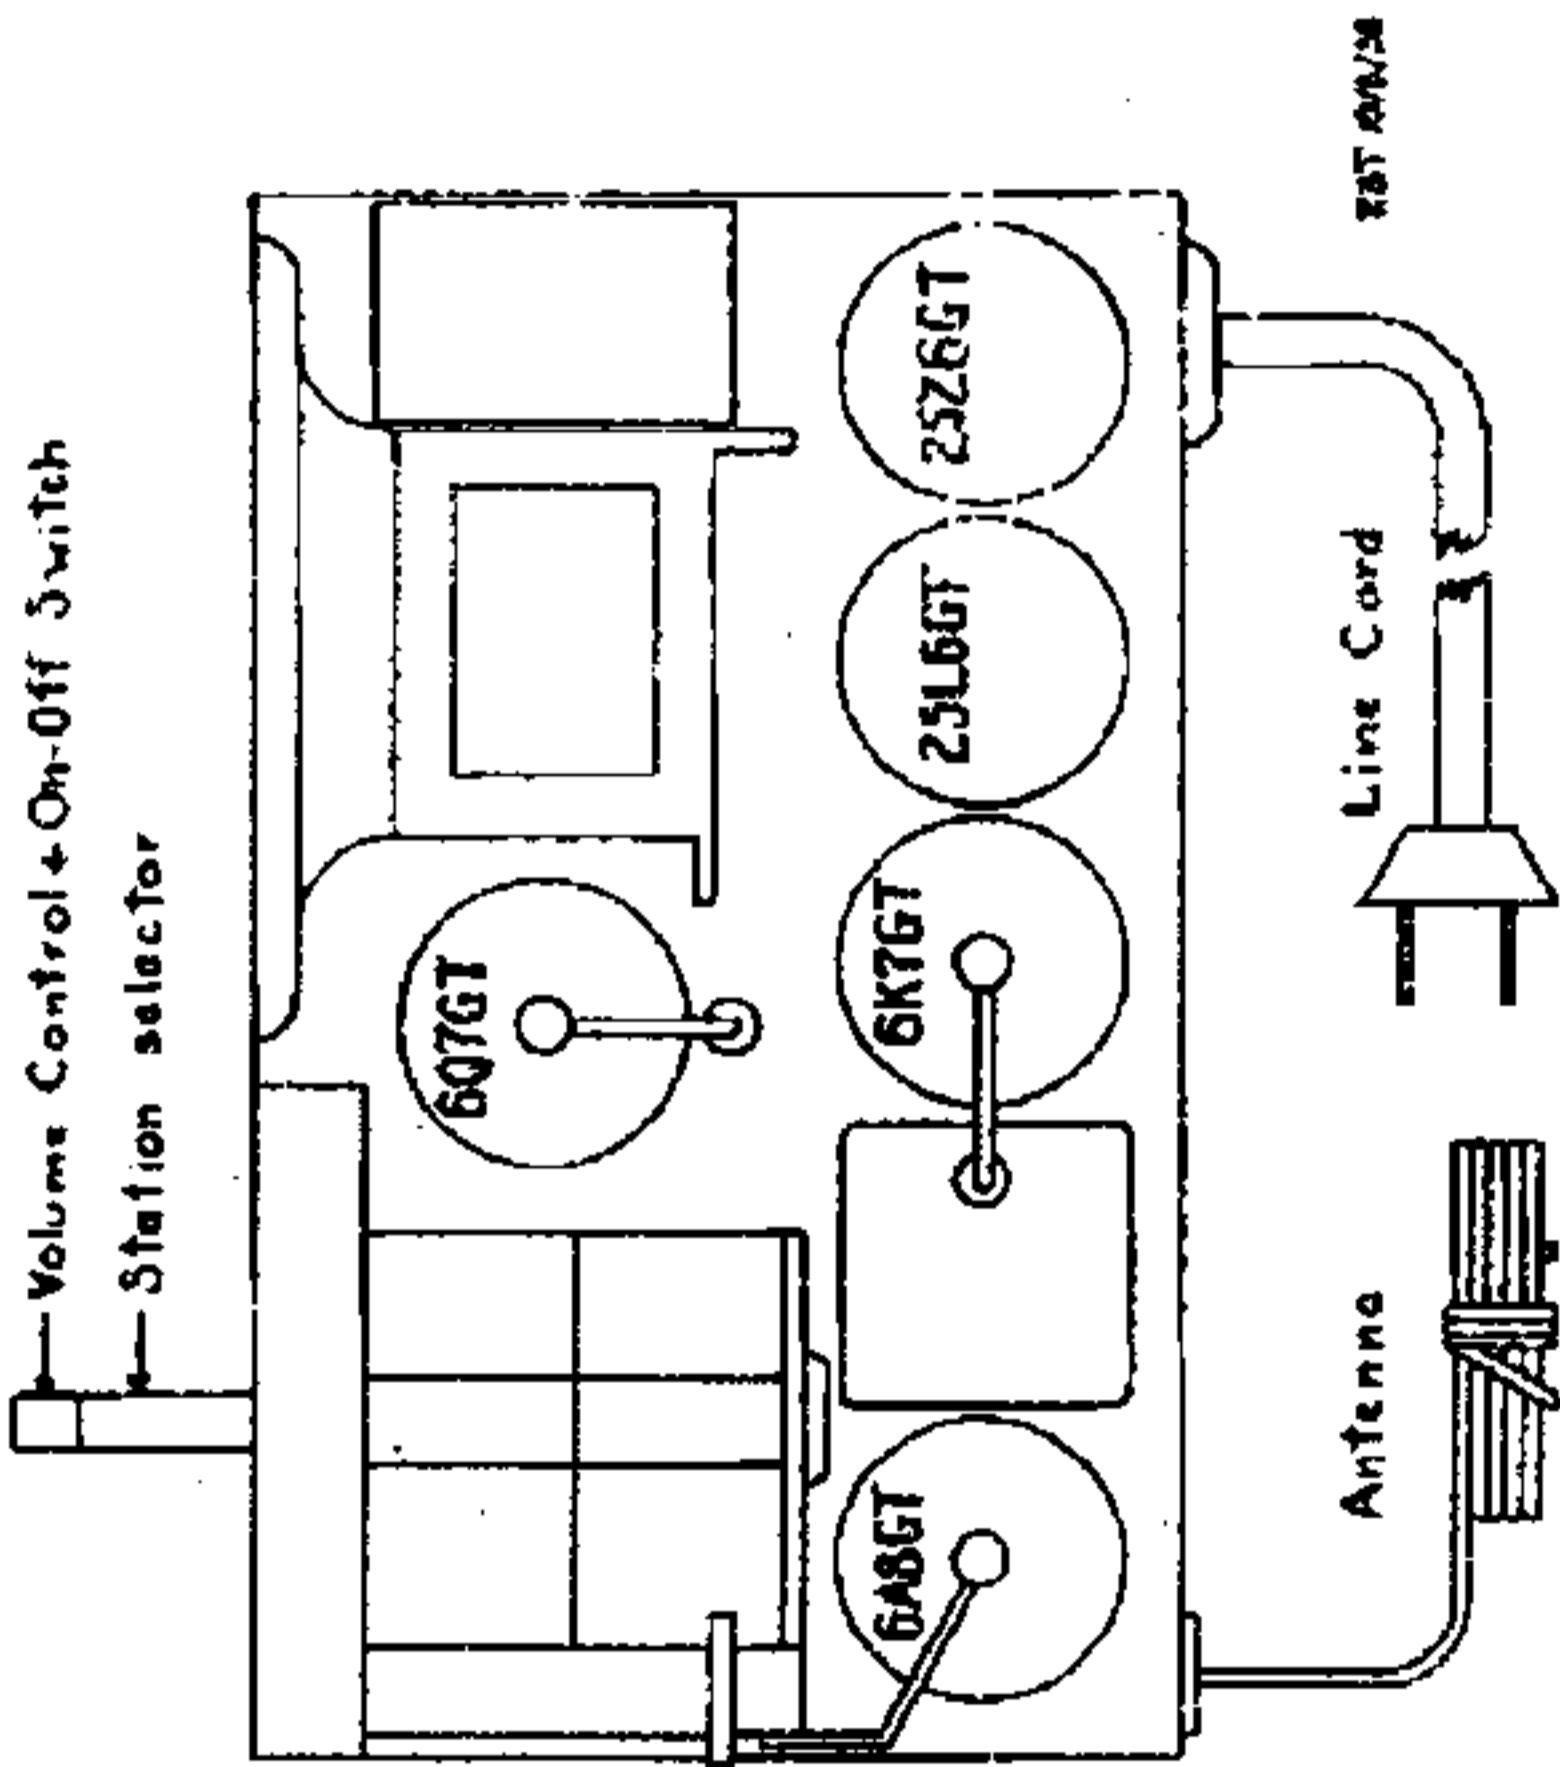

MODELS 845, 960, 963  
 MODELS 933, 935  
 MODELS 950, 955  
 Schematics, Layouts

AUTOMATIC RADIO MFG. CO., INC.

TUBE LOCATION CHART -- MODELS 933-935

SCHEMATIC DIAGRAM -- MODELS 933-935

105-125 volts AC or DC

TUBE LOCATION CHART -- MODELS 950-955

SCHEMATIC DIAGRAM -- MODELS 950-955

IF PEAK 456 KC

105-125 volts DC or AC

TUBE LOCATION CHART--MODELS 960-963-845

SCHEMATIC DIAGRAM--MODELS 960-963-845

IF PEAK 456 KC

105-125 volts AC or DC