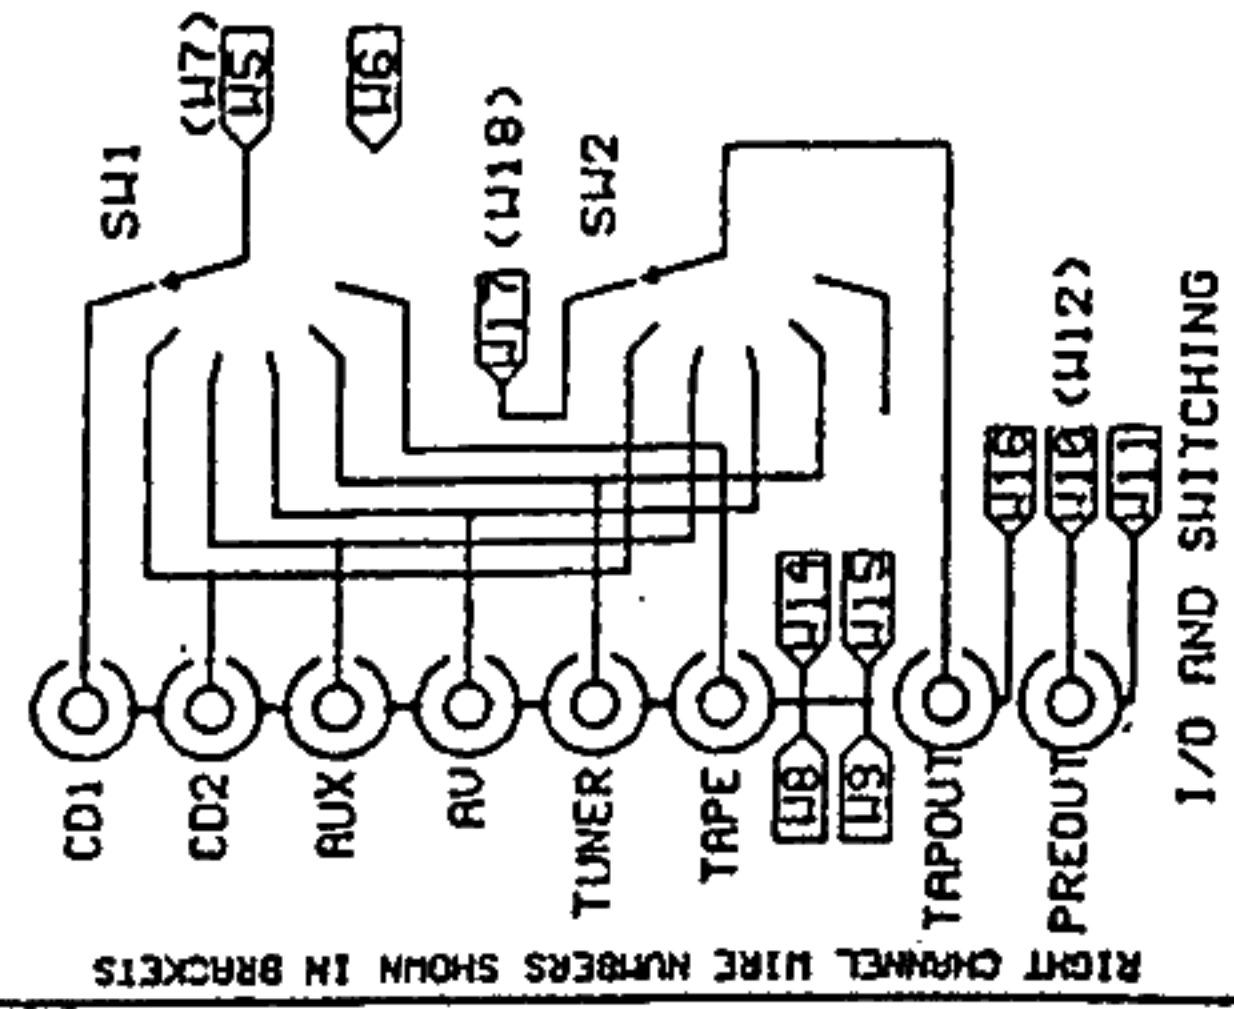

BALANCE AND VOLUME

LINESTAGE

300B POWER-AMPLIFIER

RIGHT CHANNEL WIRE NUMBERS SHOWN IN BRACKETS  
I/O AND SWITCHING

(MOUNTED DIRECTLY ON P2MTX)

TITLE: HEISHU LINE  
NO: HELNOZ  
ISSUE: 03

DRAWN: CLAUD MØLGAARD  
DATE: 31.01.1995  
OK: