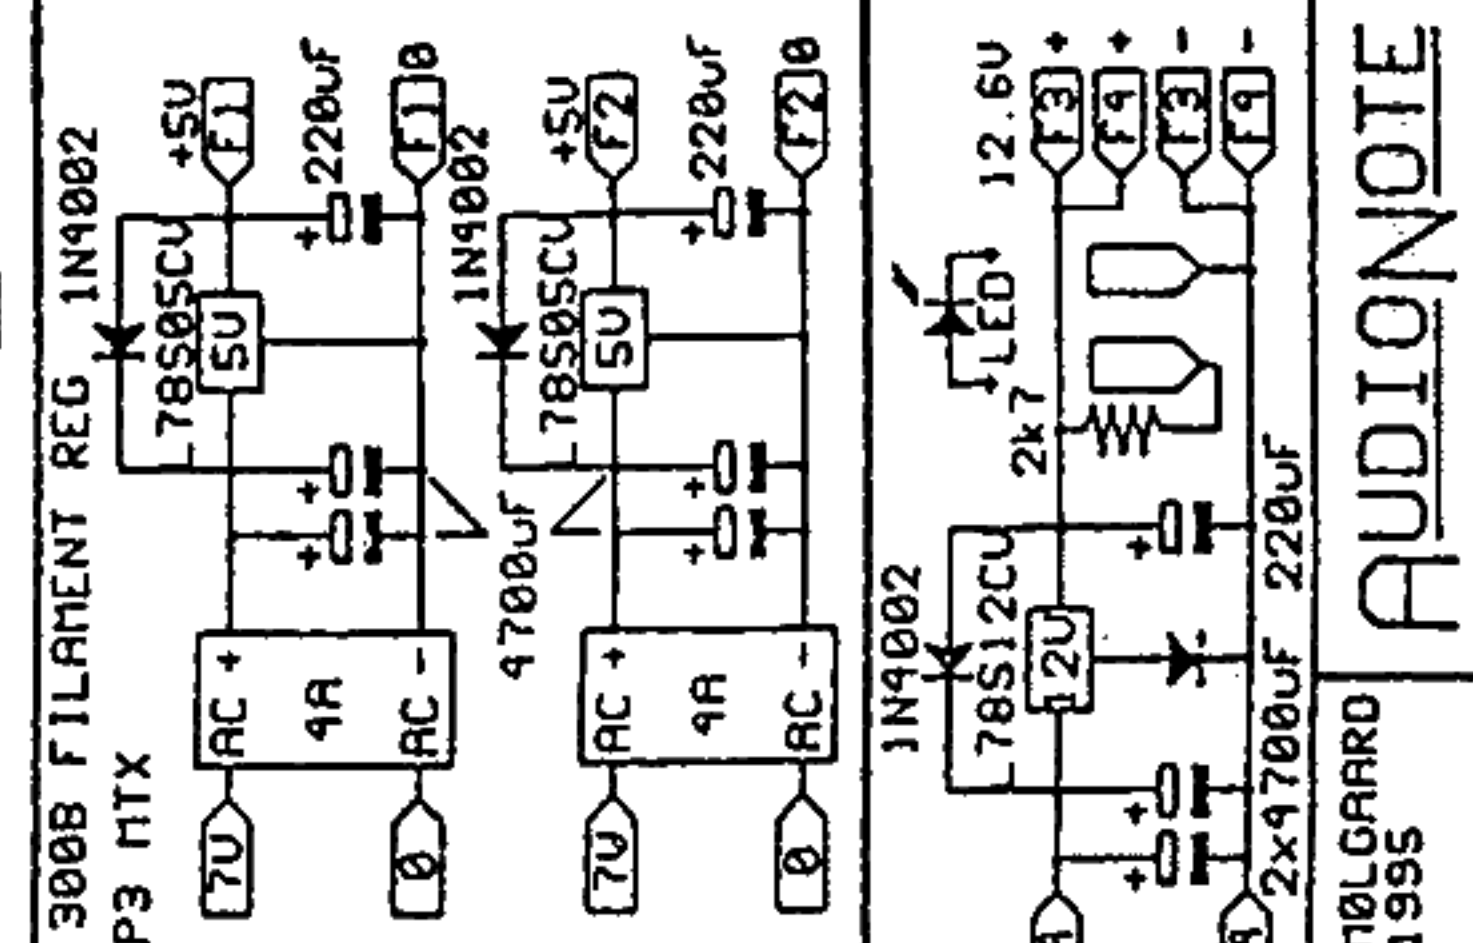

BALANCE AND VOLUME

LINESTAGE

300B POWER-AMPLIFIER

RIGHT CHANNEL WIRE NUMBERS SHOWN IN BRACKETS  
I/O AND SWITCHING

(MOUNTED DIRECTLY ON P2MTX)

TITLE: HEISHU LINE  
NO: HELNOZ  
ISSUE: 03

DRAWN: CLAUD MØLGAARD  
DATE: 31.01.1995  
OK: