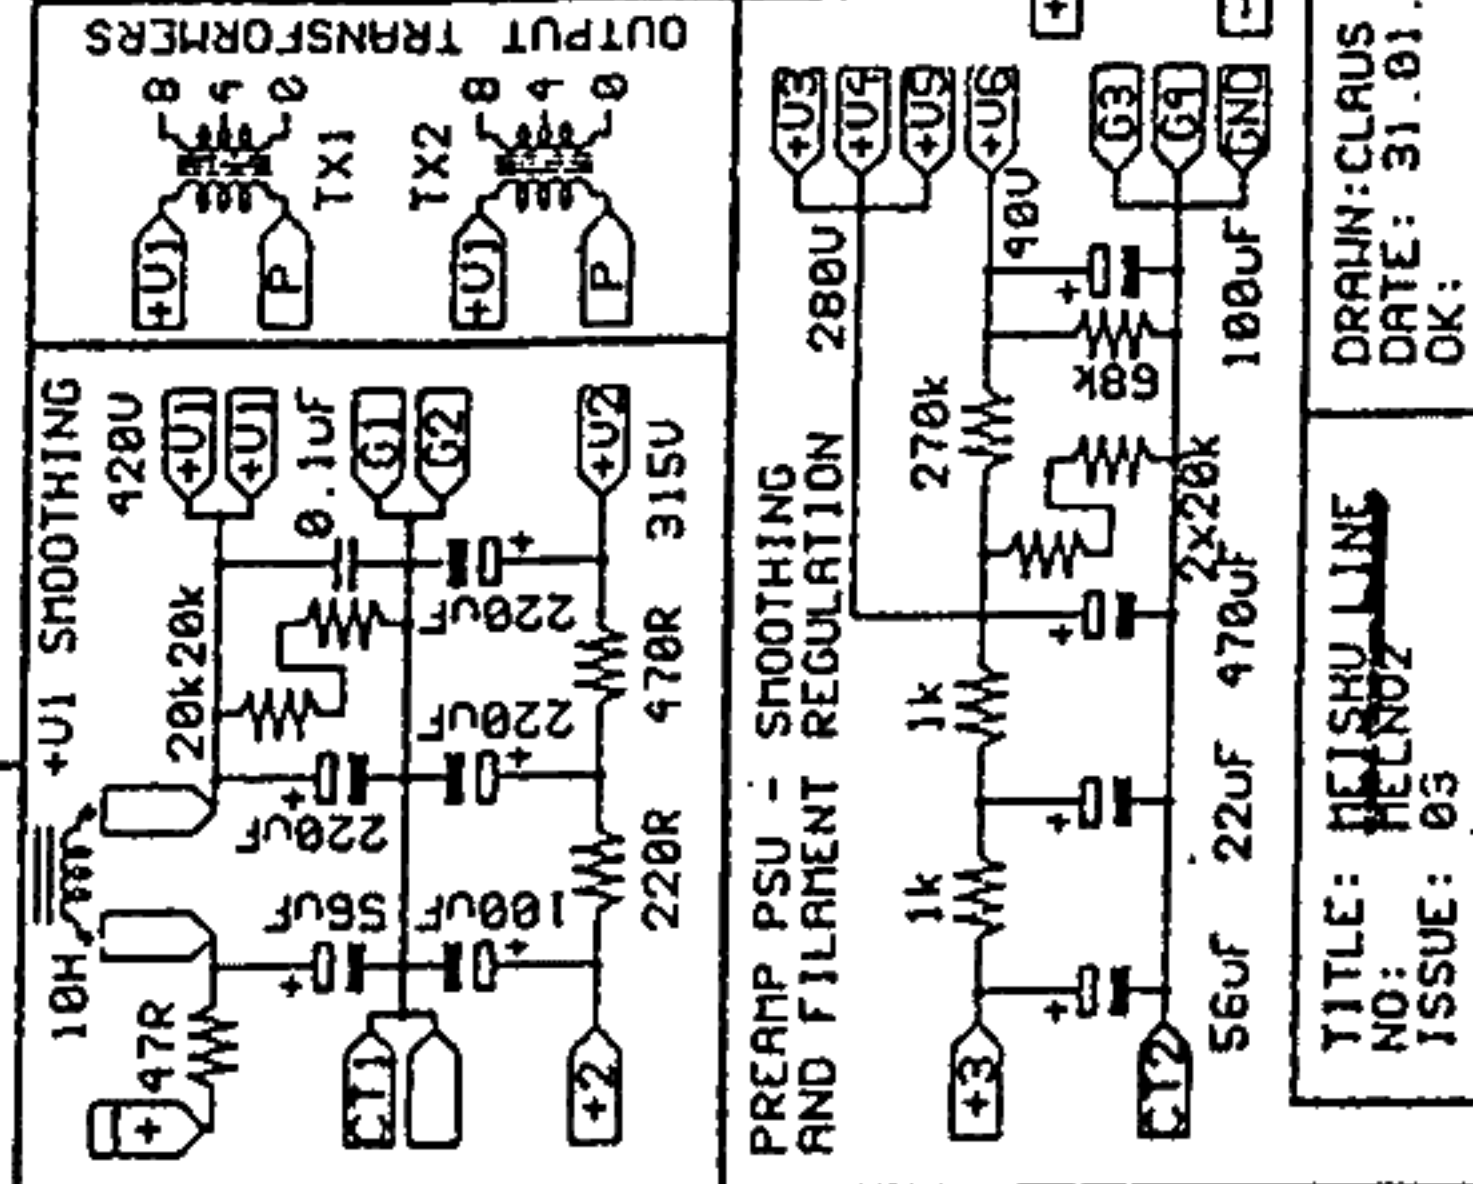

BALANCE AND VOLUME

LINESTAGE

300B POWER-AMPLIFIER

RIGHT CHANNEL WIRE NUMBERS SHOWN IN BRACKETS  
I/O AND SWITCHING

(MOUNTED DIRECTLY ON P2MTX)

TITLE: HEISHU LINE  
NO: HELNOZ  
ISSUE: 03

DRAWN: CLAUD MØLGAARD  
DATE: 31.01.1995  
OK: