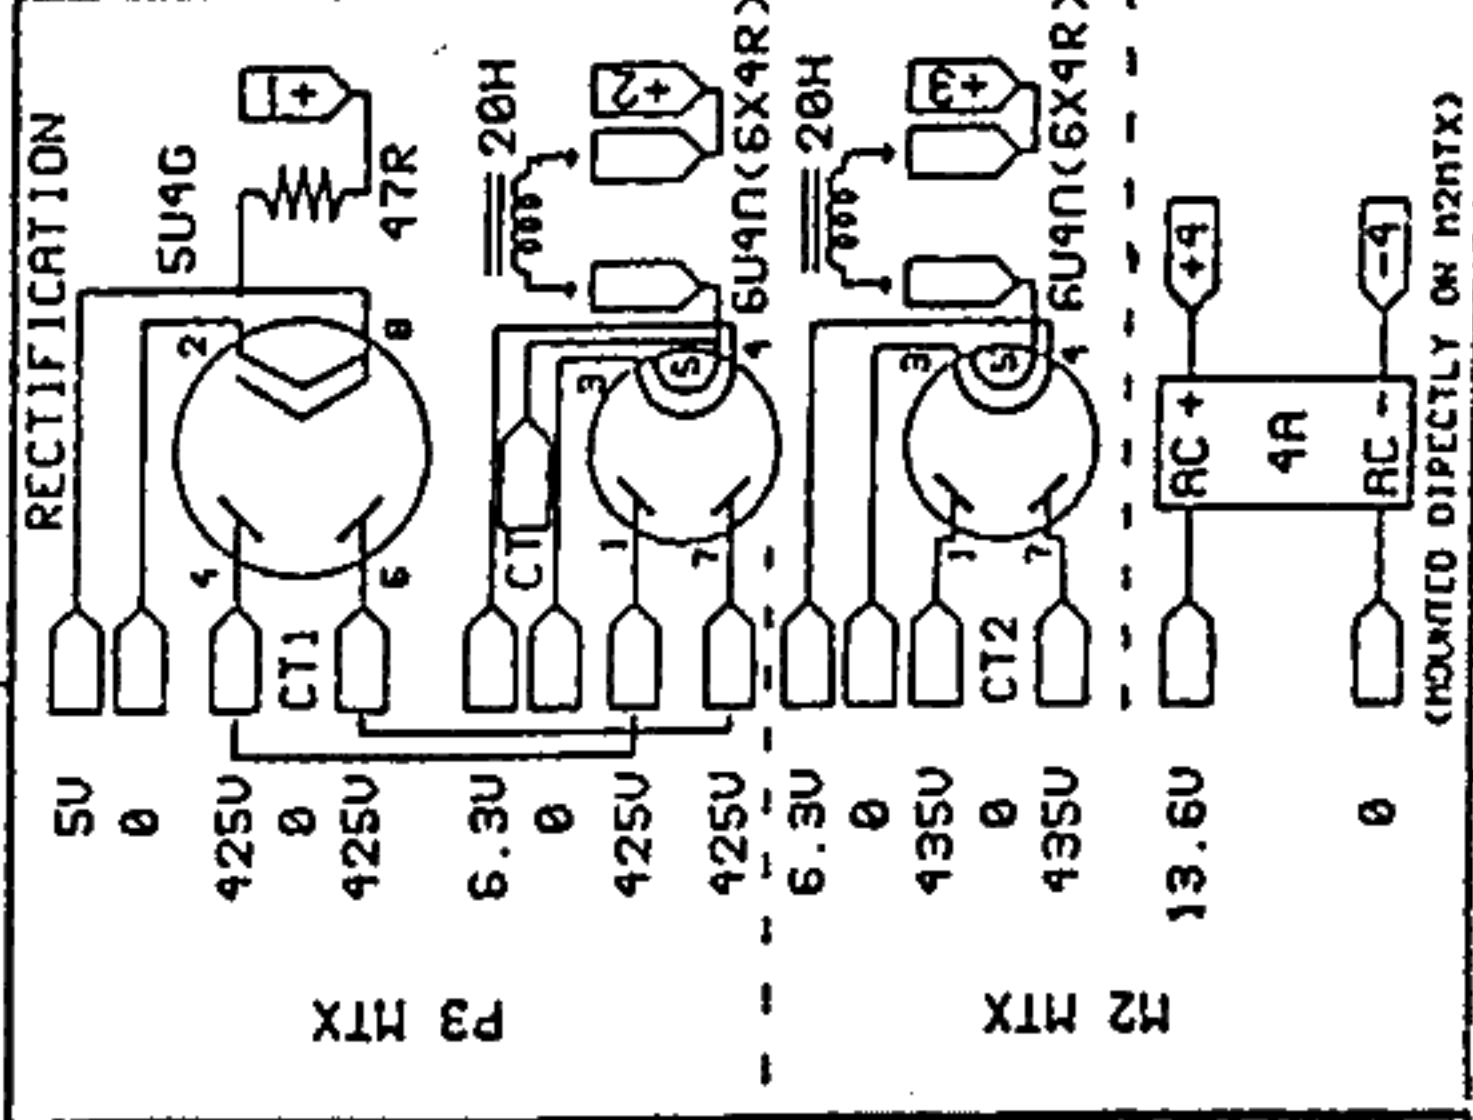

BALANCE AND VOLUME

LINESTAGE

300B POWER-AMPLIFIER

RIGHT CHANNEL WIRE NUMBERS SHOWN IN BRACKETS  
I/O AND SWITCHING

(MOUNTED DIRECTLY ON P2MTX)

TITLE: HEISHU LINE  
NO: HELNOZ  
ISSUE: 03

DRAWN: CLAUD MØLGAARD  
DATE: 31.01.1995  
OK: