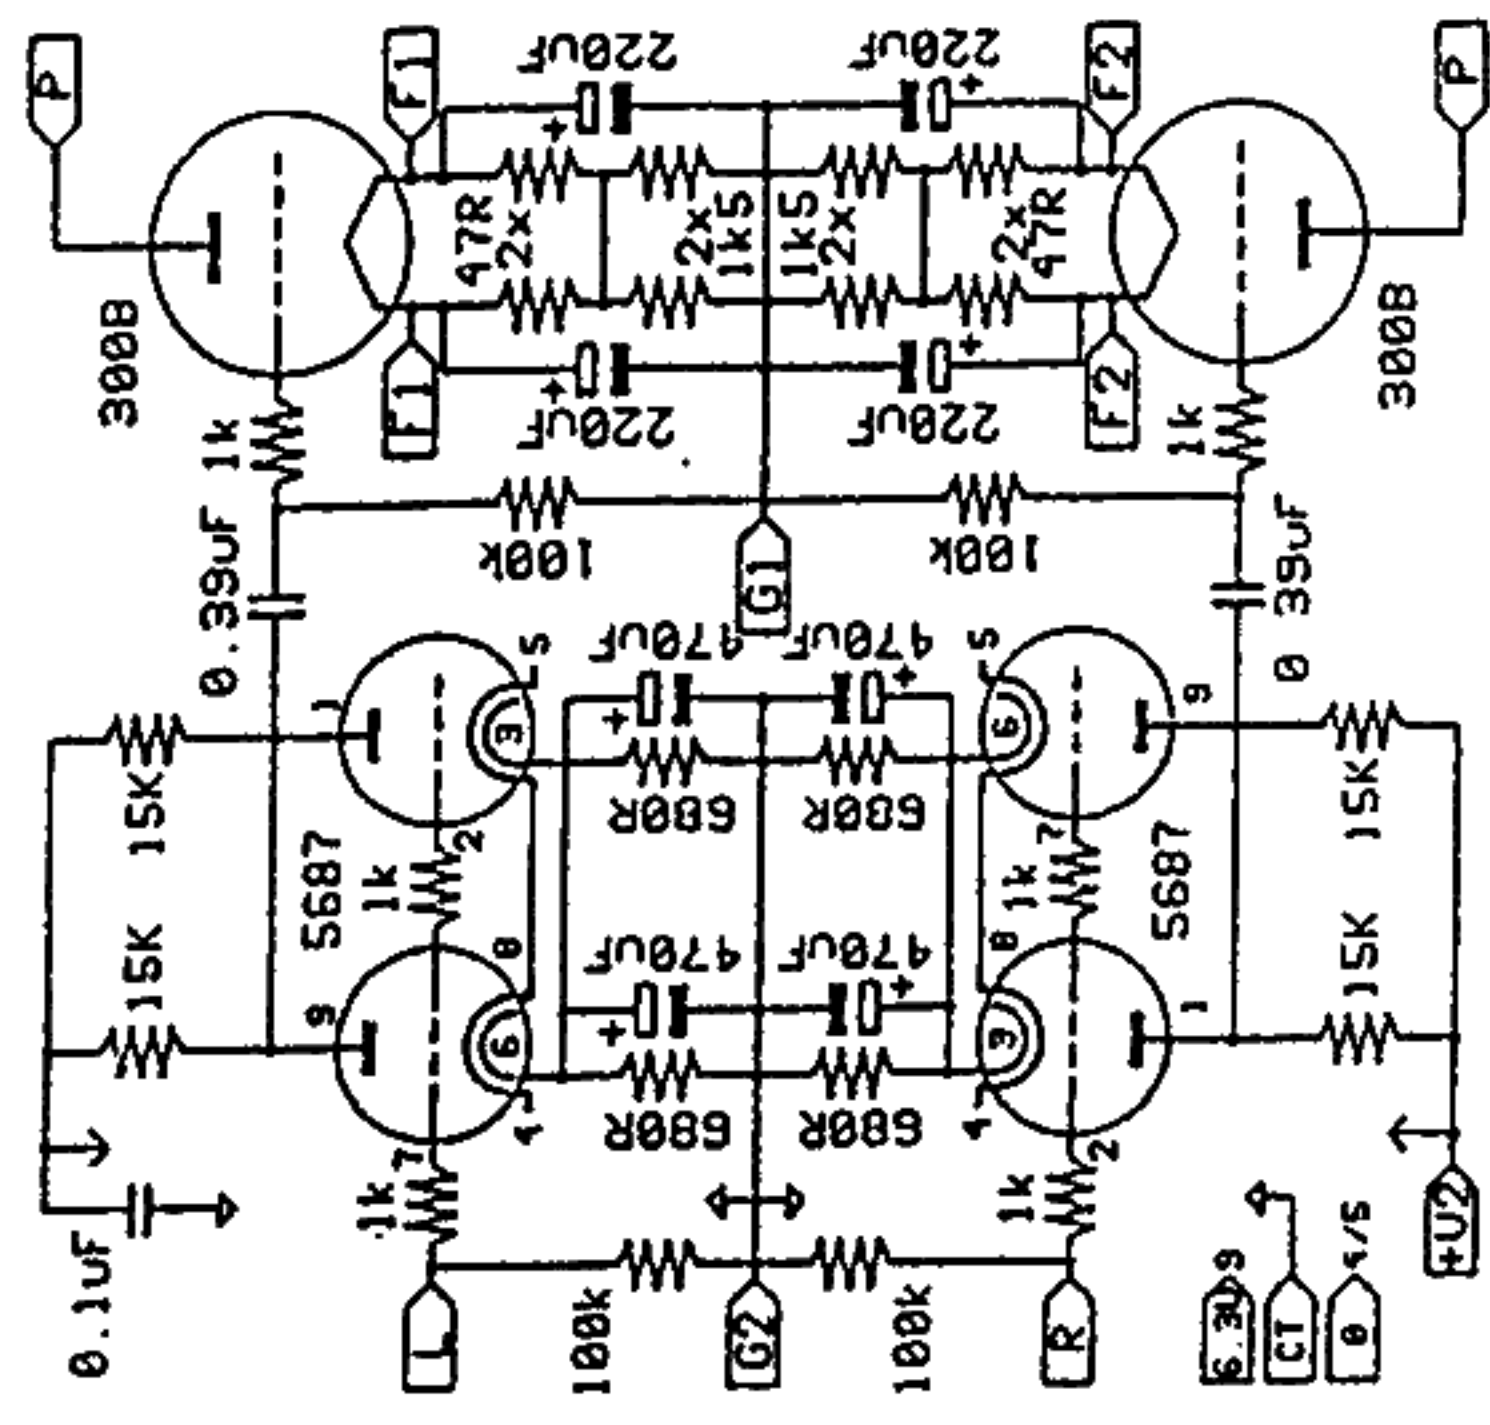

BALANCE AND VOLUME

LINESTAGE

300B POWER-AMPLIFIER

RIGHT CHANNEL WIRE NUMBERS SHOWN IN BRACKETS  
I/O AND SWITCHING

(MOUNTED DIRECTLY ON P2MTX)

TITLE: HEISHU LINE  
NO: HELNOZ  
ISSUE: 03

DRAWN: CLAUD MØLGAARD  
DATE: 31.01.1995  
OK: