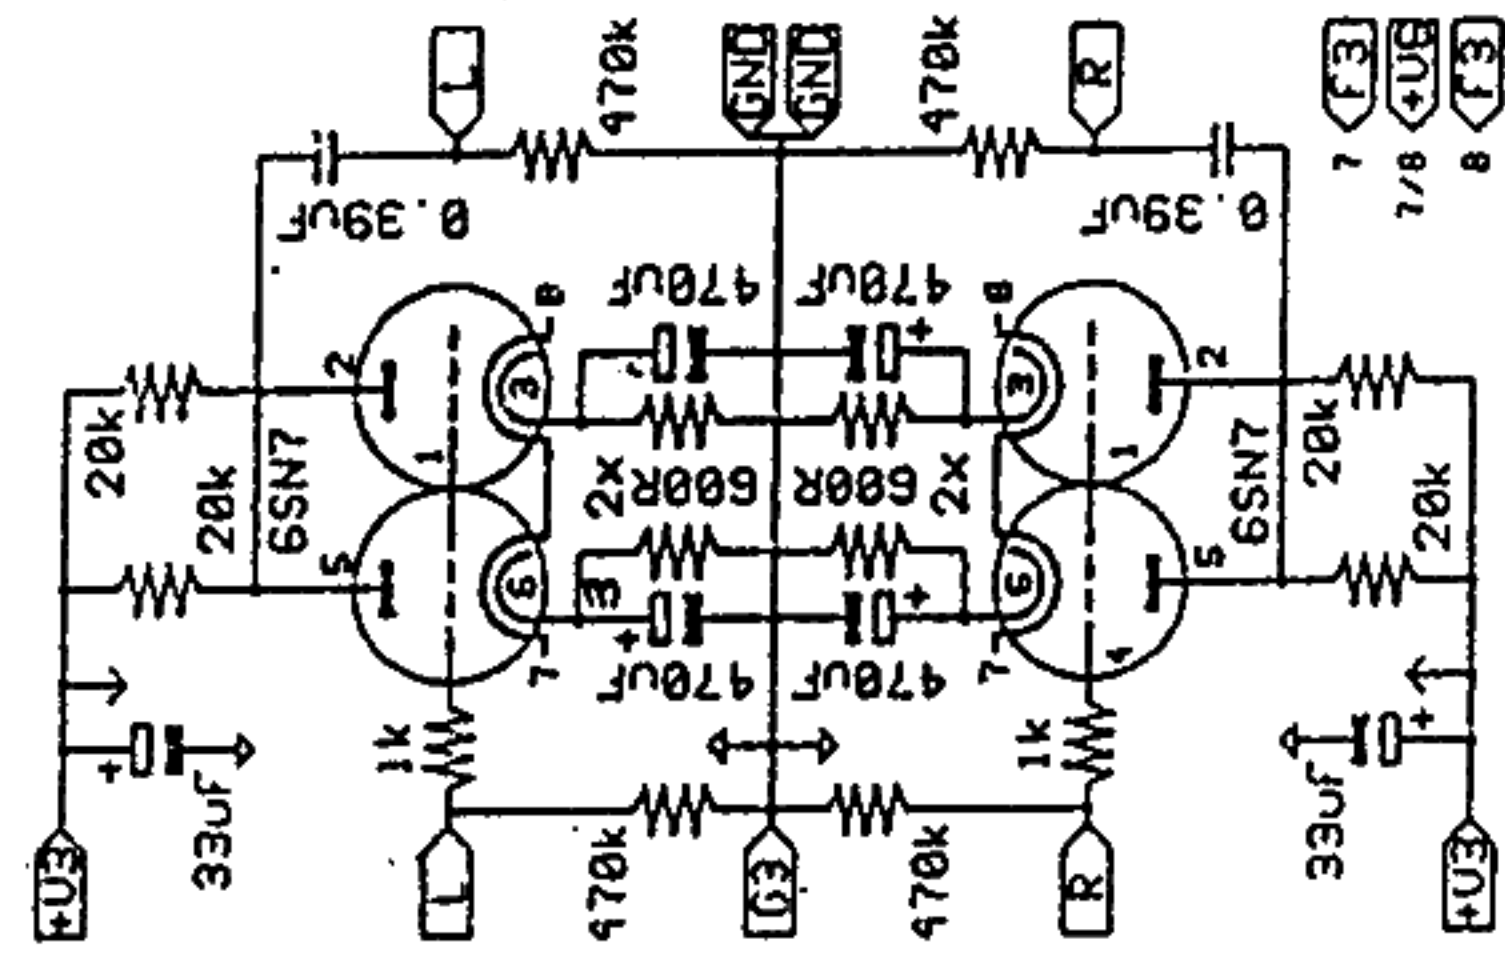

BALANCE AND VOLUME

LINESTAGE

300B POWER-AMPLIFIER

RIGHT CHANNEL WIRE NUMBERS SHOWN IN BRACKETS  
I/O AND SWITCHING

(MOUNTED DIRECTLY ON P2MTX)

TITLE: HEISHU LINE  
NO: HELNOZ  
ISSUE: 03

DRAWN: CLAUD MØLGAARD  
DATE: 31.01.1995  
OK: