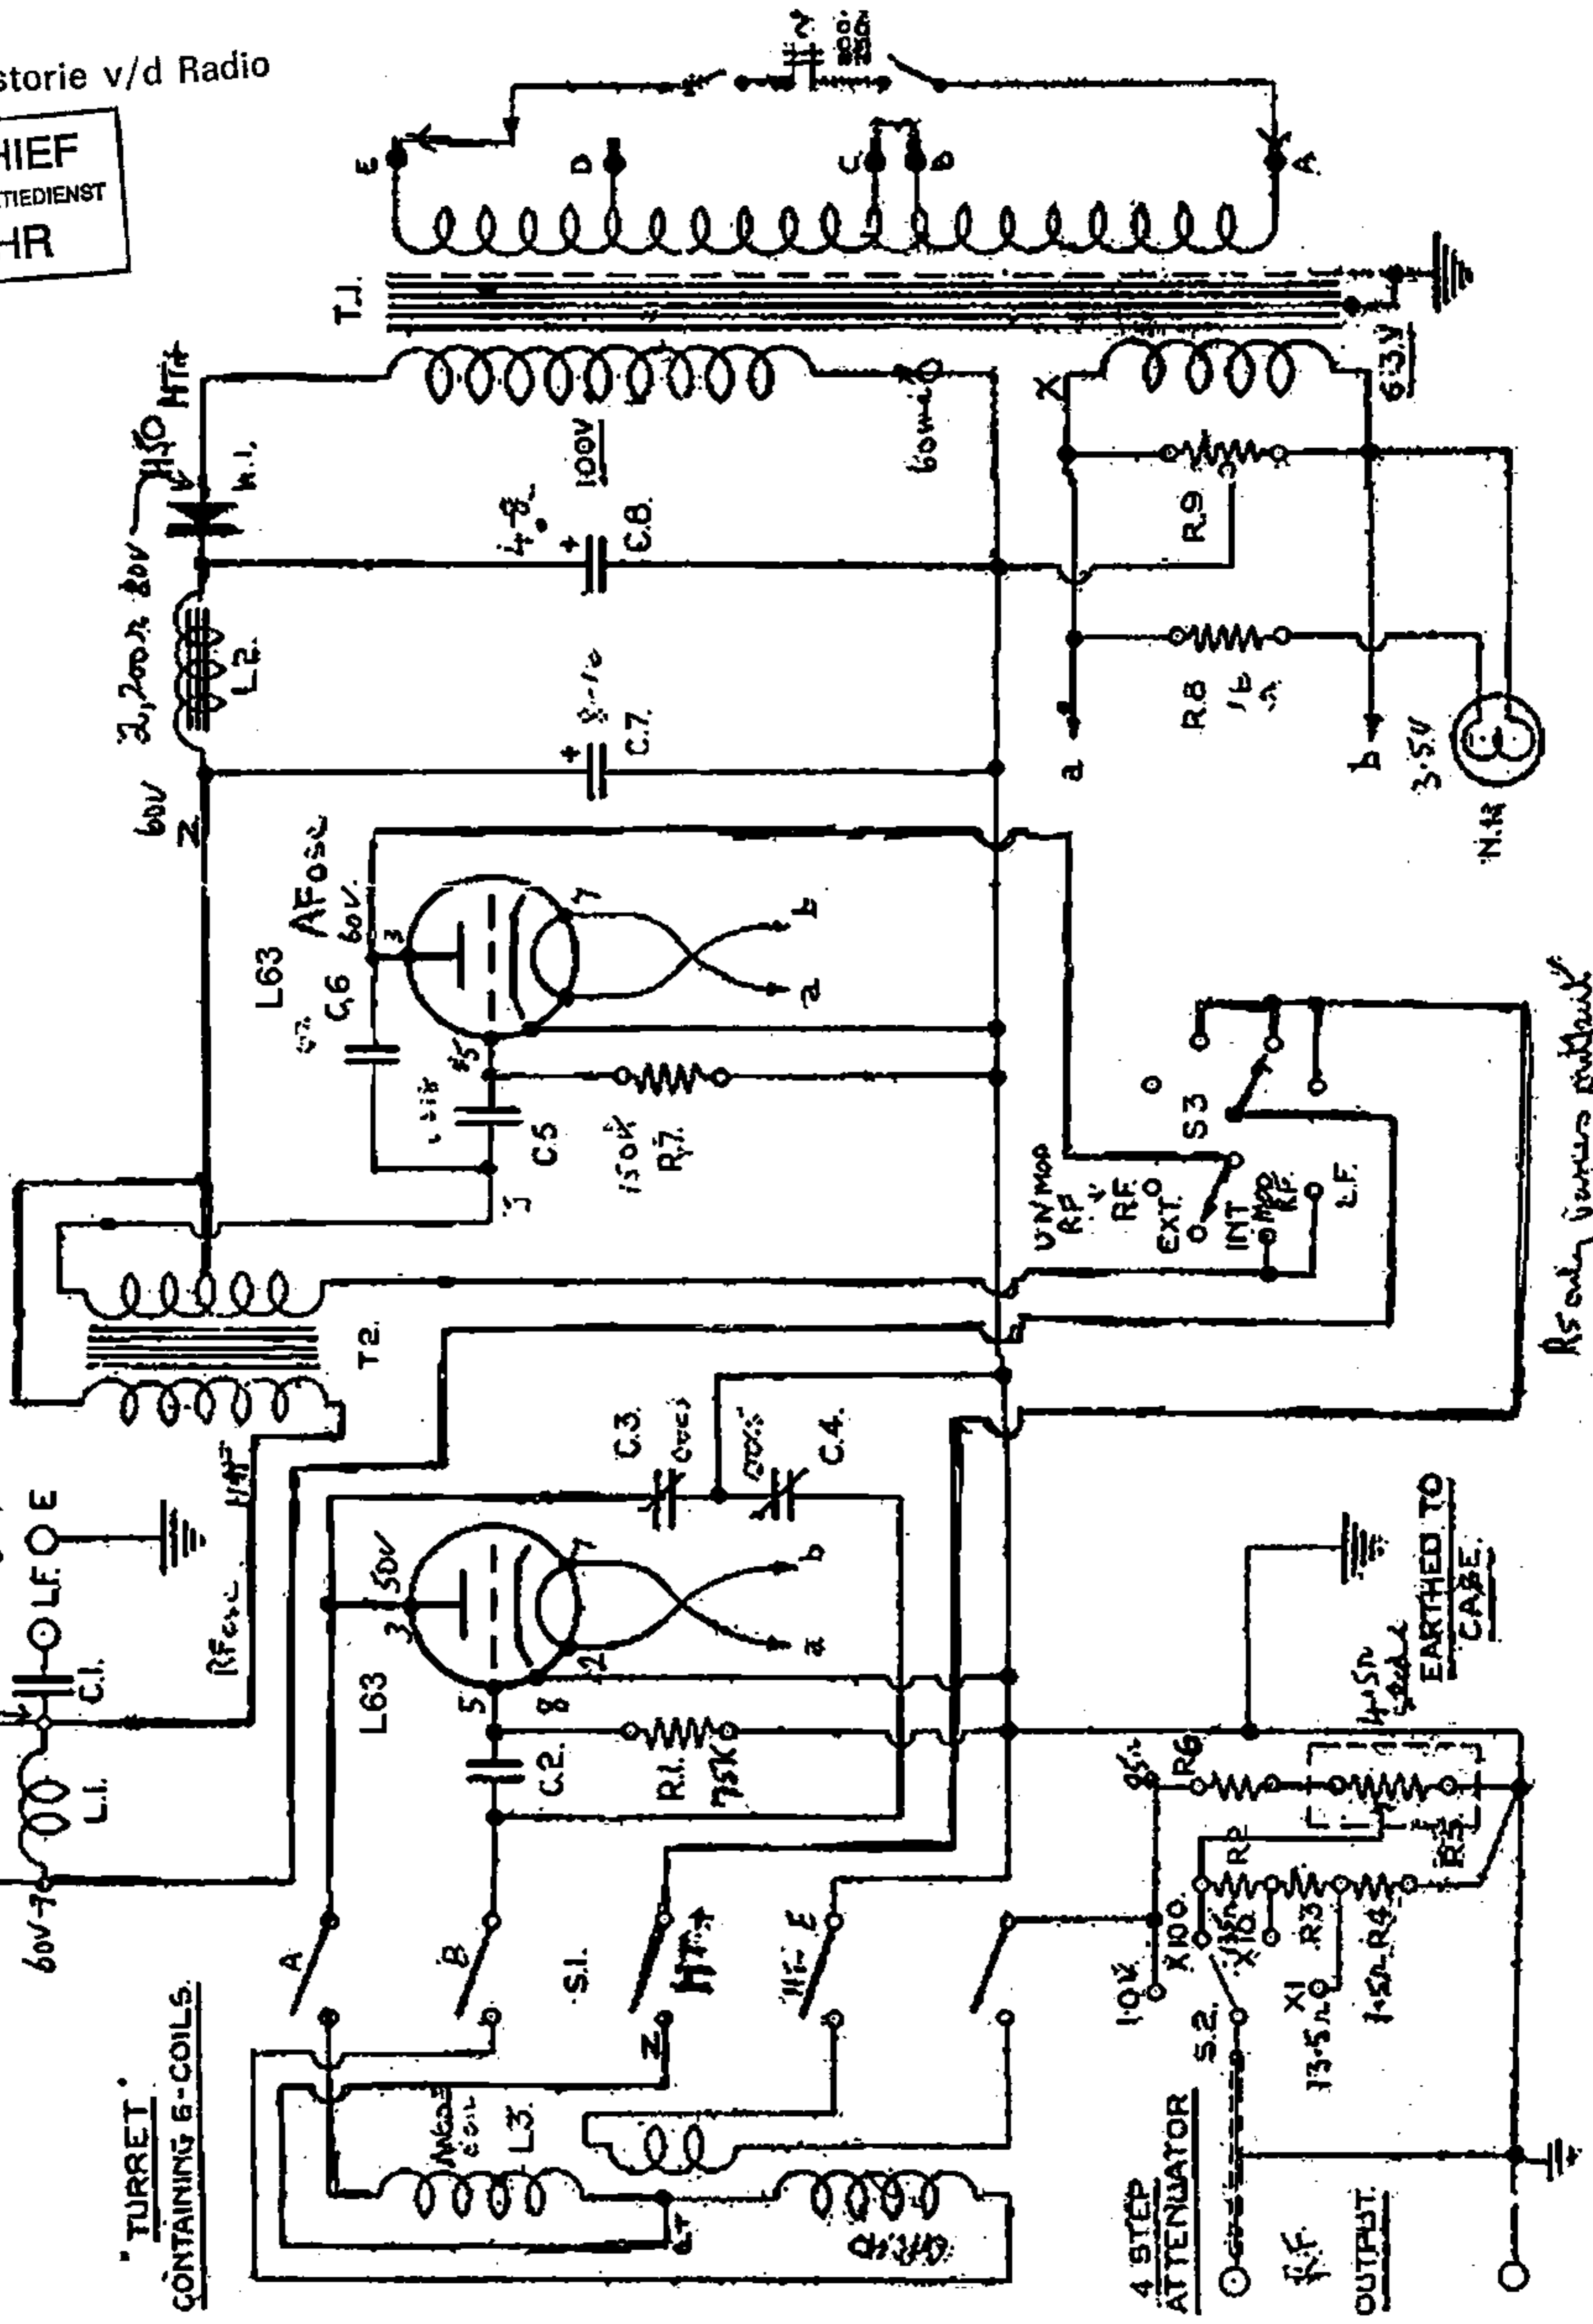

2.5Ω R10 C9 L4
 2.5Ω DUMMY AIRIALS 450Ω R.11
 60V-70V HFC L.1
 60V C.I. L.F. O.E.

L63 Canada tube 9 max 30K

TURRET CONTAINING E-COILS.

As only tubes present on X10, X100